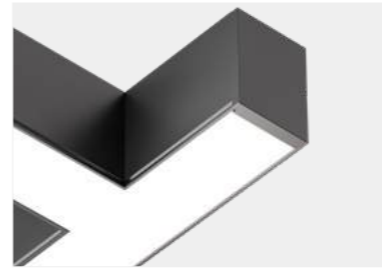

Model	Size	Power	CCT	LM/W	LED Chip	Beam
ML15575-L090A0	156x156x75mm	10W	3000/4000/5700K	120lm/W	2835	110°
ML15575-L120A0	228x157x75mm	10W	3000/4000/5700K	120lm/W	2835	110°
ML15575-T090A0	245x156x75mm	12W	3000/4000/5700K	120lm/W	2835	110°
ML15575-Y120A0	225x260x75mm	12W	3000/4000/5700K	120lm/W	2835	110°
ML15575-X090A0	257x257x75mm	12W	3000/4000/5700K	120lm/W	2835	110°

Connector