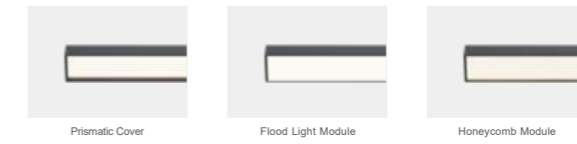

ML 19975

UGR ≤ 19 DIY   QuickSplicing   UpAnd Down Solution   3CCT

ML 19975

Model	Size	Power	CCT	LM/W	LED Chip	Beam
ML 19975-0309A0	312x99x75mm	9W	3000/4000/5700K	120lm/W	2835	110°
ML 19975-0618A0	612x99x75mm	18W	3000/4000/5700K	120lm/W	2835	110°
ML 19975-0927A0	912x99x75mm	27W	3000/4000/5700K	120lm/W	2835	110°
ML 19975-1030A0	1012x99x75mm	30W	3000/4000/5700K	120lm/W	2835	110°
ML 19975-1030A0	1212x99x75mm	36W	3000/4000/5700K	120lm/W	2835	110°

OPTICS