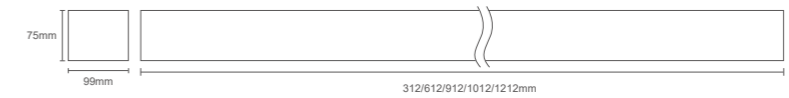

ML 19975

UGR ≤ 19 DIY   QuickSplicing   UpAnd Down Solution   3CCT

ML 19975

Model	Size	Power	CCT	LM/W	LED Chip	Beam
ML 19975-0309A0	312x99x75mm	9W	3000/4000/5700K	120lm/W	2835	110°
ML 19975-0618A0	612x99x75mm	18W	3000/4000/5700K	120lm/W	2835	110°
ML 19975-0927A0	912x99x75mm	27W	3000/4000/5700K	120lm/W	2835	110°
ML 19975-1030A0	1012x99x75mm	30W	3000/4000/5700K	120lm/W	2835	110°
ML 19975-1030A0	1212x99x75mm	36W	3000/4000/5700K	120lm/W	2835	110°

OPTICS