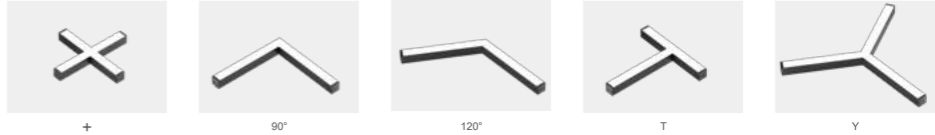

Model	Size	Power	CCT	LM/W	LED Chip	Beam
ML14040-L090A0	358x358x40mm	20W	3000/4000/5700K	100lm/W	2835	110°
ML14040-L120A0	358x358x40mm	20W	3000/4000/5700K	100lm/W	2835	110°
ML14040-T090A0	364x358x40mm	20W	3000/4000/5700K	100lm/W	2835	110°
ML14040-Y120A0	620x537x40mm	30W	3000/4000/5700K	100lm/W	2835	110°
ML14040-X090A0	364x364x40mm	30W	3000/4000/5700K	100lm/W	2835	110°

Connector