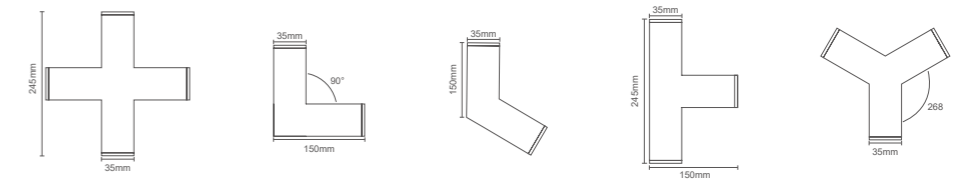

Model	Size	Power	CCT	LM/W	LED Chip	Beam
ML 13575-L090A0	150x150x75mm	9W	3000/4000/5700K	110lm/W	2835	110°
ML 13575-L120A0	228x157x75mm	9W	3000/4000/5700K	110lm/W	2835	110°
ML 13575-T090A0	245x150x75mm	12W	3000/4000/5700K	110lm/W	2835	110°
ML 13575-Y120A0	225x260x75mm	12W	3000/4000/5700K	110lm/W	2835	110°
ML 13575-X090A0	245x245x75mm	15W	3000/4000/5700K	110lm/W	2835	110°

Connector