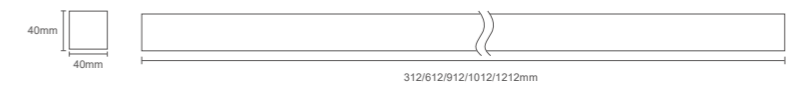

ML 14040

- UGR_{s19}
- DIY
- QuickSplicing
- UpAnd Down Solution
- 3CCT

ML 14040

Model	Size	Power	CCT	LM/W	LED Chip	Beam
ML 14040-0309A0	312x40x40mm	9W	3000/4000/5700K	100lm/W	2835	110°
ML 14040-0618A0	612x40x40mm	18W	3000/4000/5700K	100lm/W	2835	110°
ML 14040-0927A0	912x40x40mm	27W	3000/4000/5700K	100lm/W	2835	110°
ML 14040-1030A0	1012x40x40mm	30W	3000/4000/5700K	100lm/W	2835	110°
ML 14040-1236A0	1212x40x40mm	36W	3000/4000/5700K	100lm/W	2835	110°

OPTICS