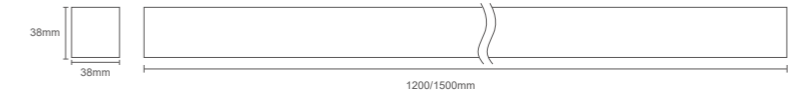

ML 23838

ML 23838

ML 23838

ML 23838

Model	Size	Power	CCT	LM/W	LED Chip	Beam
ML 23838-1230A2	1200x38x38mm	30+10w	3000/4000/5700K	80lm/W	2835	90°+24°
ML 23838-1540A2	1500x38x38mm	30+10w	3000/4000/5700K	80lm/W	2835	90°+24°