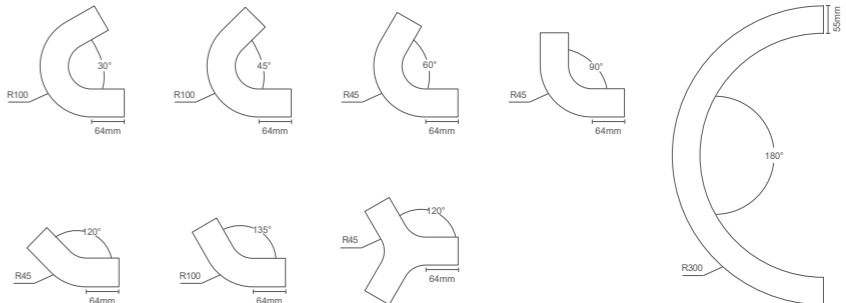

Model	Size	Power	CCT	LM/W	LED Chip	Beam
ML 15575-C30°	310x290x75mm	10W	3000/4000/5700K	120lm/W	2835	110°
ML 15575-C45°	310x320x75mm	10W	3000/4000/5700K	120lm/W	2835	110°
ML 15575-C60°	310x330x75mm	10W	3000/4000/5700K	120lm/W	2835	110°
ML 15575-C90°	310x310x75mm	10W	3000/4000/5700K	120lm/W	2835	110°
ML 15575-C120°	400x260x75mm	10W	3000/4000/5700K	120lm/W	2835	110°
ML 15575-C135°	430x217x75mm	10W	3000/4000/5700K	120lm/W	2835	110°
ML 15575-Y120°	464x403x75mm	12W	3000/4000/5700K	120lm/W	2835	110°
ML 15575-C180°	600x350x75mm	15W	3000/4000/5700K	120lm/W	2835	110°

Connector