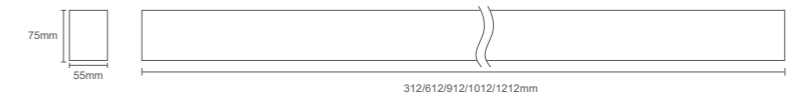

ML 15575

- UGR≤ 19
- DIY
- QuickSplicing
- UpAnd Down Solution
- 3CCT

ML 15575

Model	Size	Power	CCT	LM/W	LED Chip	Beam
ML 15575-0309A0	312x55x75mm	9W	3000/4000/5700K	120lm/W	2835	110°
ML 15575-0618A0	612x55x75mm	18W	3000/4000/5700K	120lm/W	2835	110°
ML 15575-0927A0	912x55x75mm	27W	3000/4000/5700K	120lm/W	2835	110°
ML 15575-1030A0	1012x55x75mm	30W	3000/4000/5700K	120lm/W	2835	110°
ML 155751236A0	1212x55x75mm	36W	3000/4000/5700K	120lm/W	2835	110°

OPTICS