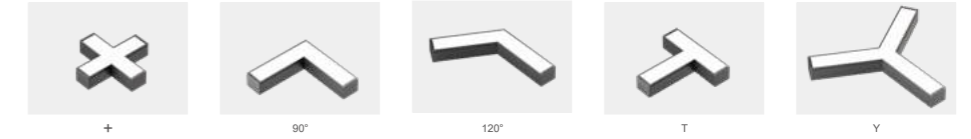

ML 15042

ML 15042

Model	Size	Power	CCT	LM/W	LED Chip	Beam
ML 15042-L090A0	200x200x50mm	12W	3000/4000/5700K	110lm/W	2835	110°
ML 15042-L120A0	300x198x50mm	12W	3000/4000/5700K	110lm/W	2835	110°
ML 15042-T090A0	205x200x50mm	12W	3000/4000/5700K	110lm/W	2835	110°
ML 15042-Y120A0	371x322x50mm	15W	3000/4000/5700K	110lm/W	2835	110°
ML 15042-X090A0	205x205x50mm	12W	3000/4000/5700K	110lm/W	2835	110°

Connector