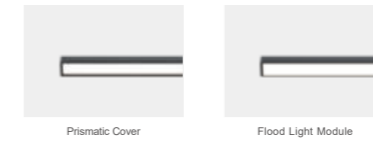

Model	Size	Power	CCT	LM/W	LED Chip	Beam
ML 15042-R0875A0	800x50x42mm	75W	3000/4000/5700K	110lm/W	2835	110°
ML 15042-R1090A0	1000x50x42mm	90W	3000/4000/5700K	110lm/W	2835	110°
ML 15042-R12110A0	1200x50x42mm	110W	3000/4000/5700K	110lm/W	2835	110°

OPTICS