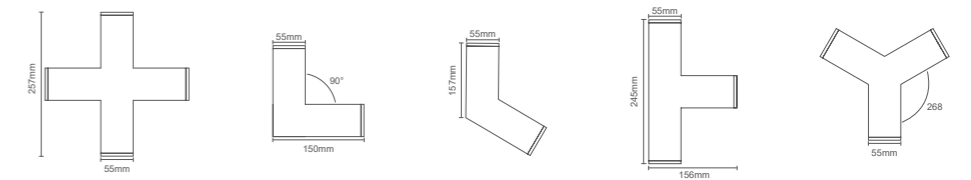

OPTICS

ML 15575

ML 15575

Model	Size	Power	CCT	LM/W	LED Chip	Beam
ML 15575-R0875A0	800x55x75mm	75W	3000/4000/5700K	120lm/W	2835	110°
ML 15575-R1090A0	1000x55x75mm	90W	3000/4000/5700K	120lm/W	2835	110°
ML 15575-R12110A0	1200x55x75mm	110W	3000/4000/5700K	120lm/W	2835	110°

OPTICS

Model	Size	Power	CCT	LM/W	LED Chip	Beam
ML15575-L090A0	156x156x75mm	10W	3000/4000/5700K	120lm/W	2835	110°
ML15575-L120A0	228x157x75mm	10W	3000/4000/5700K	120lm/W	2835	110°
ML15575-T090A0	245x156x75mm	12W	3000/4000/5700K	120lm/W	2835	110°
ML15575-Y120A0	225x260x75mm	12W	3000/4000/5700K	120lm/W	2835	110°
ML15575-X090A0	257x257x75mm	12W	3000/4000/5700K	120lm/W	2835	110°

Connector

Model	Size	Power	CCT	LM/W	LED Chip	Beam
ML 15575-C30°	310x290x75mm	10W	3000/4000/5700K	120lm/W	2835	110°
ML 15575-C45°	310x320x75mm	10W	3000/4000/5700K	120lm/W	2835	110°
ML 15575-C60°	310x330x75mm	10W	3000/4000/5700K	120lm/W	2835	110°
ML 15575-C90°	310x310x75mm	10W	3000/4000/5700K	120lm/W	2835	110°
ML 15575-C120°	400x260x75mm	10W	3000/4000/5700K	120lm/W	2835	110°
ML 15575-C135°	430x217x75mm	10W	3000/4000/5700K	120lm/W	2835	110°
ML 15575-Y120°	464x403x75mm	12W	3000/4000/5700K	120lm/W	2835	110°
ML 15575-C180°	600x350x75mm	15W	3000/4000/5700K	120lm/W	2835	110°