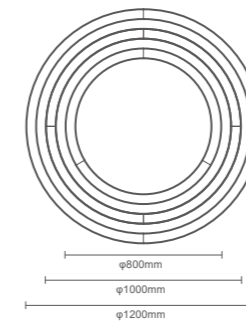

ML 15575

Model	Size	Power	CCT	LM/W	LED Chip	Beam
ML 15575-0309A0	312x55x75mm	9W	3000/4000/5700K	120lm/W	2835	110°
ML 15575-0618A0	612x55x75mm	18W	3000/4000/5700K	120lm/W	2835	110°
ML 15575-0927A0	912x55x75mm	27W	3000/4000/5700K	120lm/W	2835	110°
ML 15575-1030A0	1012x55x75mm	30W	3000/4000/5700K	120lm/W	2835	110°
ML 155751236A0	1212x55x75mm	36W	3000/4000/5700K	120lm/W	2835	110°

OPTICS

ML 15575

ML 15575

Model	Size	Power	CCT	LM/W	LED Chip	Beam
ML 15575-R0875A0	800x55x75mm	75W	3000/4000/5700K	120lm/W	2835	110°
ML 15575-R1090A0	1000x55x75mm	90W	3000/4000/5700K	120lm/W	2835	110°
ML 15575-R12110A0	1200x55x75mm	110W	3000/4000/5700K	120lm/W	2835	110°

OPTICS

Model	Size	Power	CCT	LM/W	LED Chip	Beam
ML15575-L090A0	156x156x75mm	10W	3000/4000/5700K	120lm/W	2835	110°
ML15575-L120A0	228x157x75mm	10W	3000/4000/5700K	120lm/W	2835	110°
ML15575-T090A0	245x156x75mm	12W	3000/4000/5700K	120lm/W	2835	110°
ML15575-Y120A0	225x260x75mm	12W	3000/4000/5700K	120lm/W	2835	110°
ML15575-X090A0	257x257x75mm	12W	3000/4000/5700K	120lm/W	2835	110°

Connector

Model	Size	Power	CCT	LM/W	LED Chip	Beam
ML 15575-C30°	310x290x75mm	10W	3000/4000/5700K	120lm/W	2835	110°
ML 15575-C45°	310x320x75mm	10W	3000/4000/5700K	120lm/W	2835	110°
ML 15575-C60°	310x330x75mm	10W	3000/4000/5700K	120lm/W	2835	110°
ML 15575-C90°	310x310x75mm	10W	3000/4000/5700K	120lm/W	2835	110°
ML 15575-C120°	400x260x75mm	10W	3000/4000/5700K	120lm/W	2835	110°
ML 15575-C135°	430x217x75mm	10W	3000/4000/5700K	120lm/W	2835	110°
ML 15575-Y120°	464x403x75mm	12W	3000/4000/5700K	120lm/W	2835	110°
ML 15575-C180°	600x350x75mm	15W	3000/4000/5700K	120lm/W	2835	110°