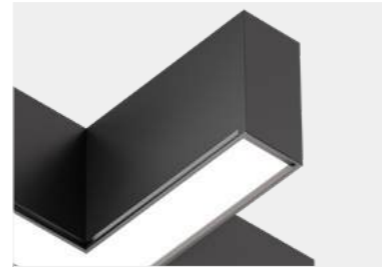

Model	Size	Power	CCT	LM/W	LED Chip	Beam
ML 13575-L090A0	150x150x75mm	9W	3000/4000/5700K	110lm/W	2835	110°
ML 13575-L120A0	228x157x75mm	9W	3000/4000/5700K	110lm/W	2835	110°
ML 13575-T090A0	245x150x75mm	12W	3000/4000/5700K	110lm/W	2835	110°
ML 13575-Y120A0	225x260x75mm	12W	3000/4000/5700K	110lm/W	2835	110°
ML 13575-X090A0	245x245x75mm	15W	3000/4000/5700K	110lm/W	2835	110°

Connector