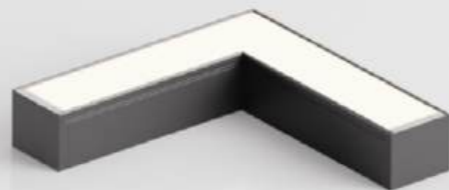

ML 15042

ML 15042