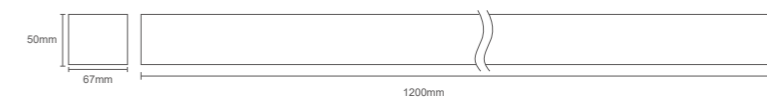

ML 26750

ML 26750

ML 26750

ML 26750

Model	Size	Power	CCT	LM/W	LED Chip	Beam
ML 26750-1260A2	1200x67x50mm	40W	3000/4000/5700K	82lm/W	2835	24°

ML 21540

ML 21540

ML 21540