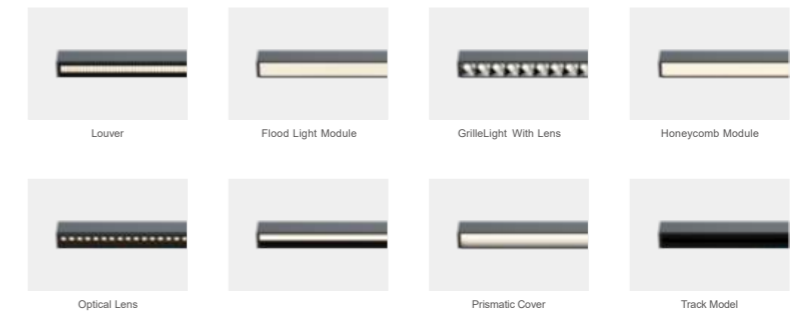

ML 15575

- UGR≤ 19
- DIY
- QuickSplicing
- UpAnd Down Solution
- 3CCT

ML 15575

Model	Size	Power	CCT	LM/W	LED Chip	Beam
ML 15575-0309A0	312x55x75mm	9W	3000/4000/5700K	120lm/W	2835	110°
ML 15575-0618A0	612x55x75mm	18W	3000/4000/5700K	120lm/W	2835	110°
ML 15575-0927A0	912x55x75mm	27W	3000/4000/5700K	120lm/W	2835	110°
ML 15575-1030A0	1012x55x75mm	30W	3000/4000/5700K	120lm/W	2835	110°
ML 155751236A0	1212x55x75mm	36W	3000/4000/5700K	120lm/W	2835	110°

OPTICS