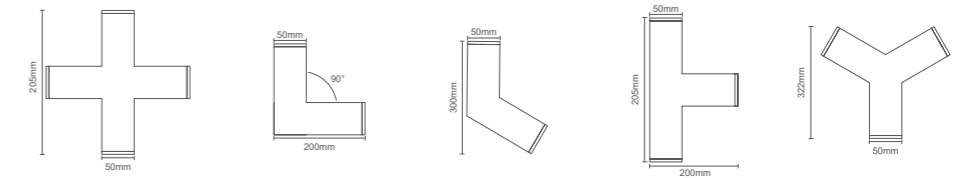

ML 15042

ML 15042

Model	Size	Power	CCT	LM/W	LED Chip	Beam
ML 15042-L090A0	200x200x50mm	12W	3000/4000/5700K	110lm/W	2835	110°
ML 15042-L120A0	300x198x50mm	12W	3000/4000/5700K	110lm/W	2835	110°
ML 15042-T090A0	205x200x50mm	12W	3000/4000/5700K	110lm/W	2835	110°
ML 15042-Y120A0	371x322x50mm	15W	3000/4000/5700K	110lm/W	2835	110°
ML 15042-X090A0	205x205x50mm	12W	3000/4000/5700K	110lm/W	2835	110°

Connector