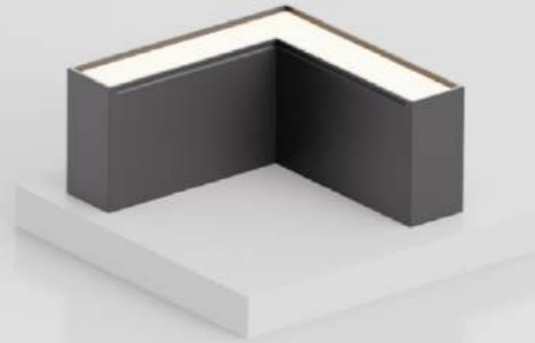

Model	Size	Power	CCT	LM/W	LED Chip	Beam
ML 13575-L090A0	150x150x75mm	9W	3000/4000/5700K	110lm/W	2835	110°
ML 13575-L120A0	228x157x75mm	9W	3000/4000/5700K	110lm/W	2835	110°
ML 13575-T090A0	245x150x75mm	12W	3000/4000/5700K	110lm/W	2835	110°
ML 13575-Y120A0	225x260x75mm	12W	3000/4000/5700K	110lm/W	2835	110°
ML 13575-X090A0	245x245x75mm	15W	3000/4000/5700K	110lm/W	2835	110°

Connector