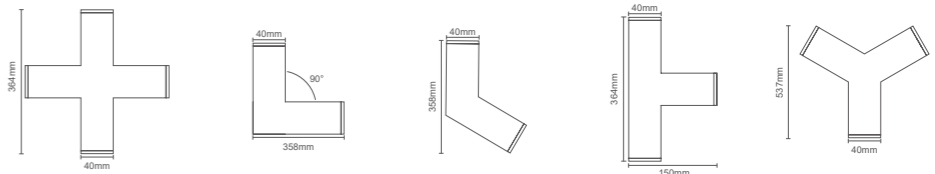

Model	Size	Power	CCT	LM/W	LED Chip	Beam
ML14040-L090A0	358x358x40mm	20W	3000/4000/5700K	100lm/W	2835	110°
ML14040-L120A0	358x358x40mm	20W	3000/4000/5700K	100lm/W	2835	110°
ML14040-T090A0	364x358x40mm	20W	3000/4000/5700K	100lm/W	2835	110°
ML14040-Y120A0	620x537x40mm	30W	3000/4000/5700K	100lm/W	2835	110°
ML14040-X090A0	364x364x40mm	30W	3000/4000/5700K	100lm/W	2835	110°

Connector