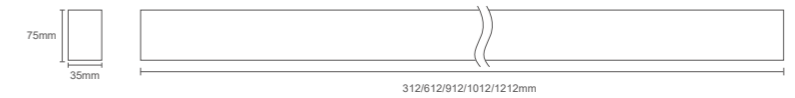

ML 13575

ML 13575

Model	Size	Power	CCT	LM/W	LED Chip	Beam
ML 13575-0309A0	312x35x75mm	9W	3000/4000/5700K	100lm/W	2835	110°
ML 13575--0618A0	612x35x75mm	18W	3000/4000/5700K	100lm/W	2835	110°
ML 13575--0927A0	912x35x75mm	27W	3000/4000/5700K	100lm/W	2835	110°
ML 13575--1030A0	1012x35x75mm	30W	3000/4000/5700K	100lm/W	2835	110°
ML 13575--1236A0	1212x35x75mm	36W	3000/4000/5700K	100lm/W	2835	110°

OPTICS

Model	Size	Power	CCT	LM/W	LED Chip	Beam
ML 13575-L090A0	150x150x75mm	9W	3000/4000/5700K	110lm/W	2835	110°
ML 13575-L120A0	228x157x75mm	9W	3000/4000/5700K	110lm/W	2835	110°
ML 13575-T090A0	245x150x75mm	12W	3000/4000/5700K	110lm/W	2835	110°
ML 13575-Y120A0	225x260x75mm	12W	3000/4000/5700K	110lm/W	2835	110°
ML 13575-X090A0	245x245x75mm	15W	3000/4000/5700K	110lm/W	2835	110°