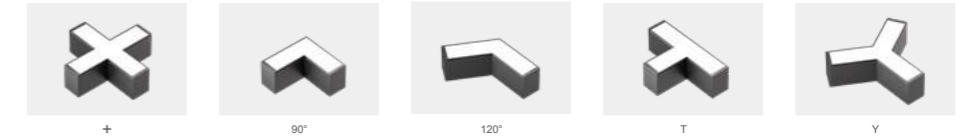

OPTICS

Model	Size	Power	CCT	LM/W	LED Chip	Beam
ML15575-L090A0	156x156x75mm	10W	3000/4000/5700K	120lm/W	2835	110°
ML15575-L120A0	228x157x75mm	10W	3000/4000/5700K	120lm/W	2835	110°
ML15575-T090A0	245x156x75mm	12W	3000/4000/5700K	120lm/W	2835	110°
ML15575-Y120A0	225x260x75mm	12W	3000/4000/5700K	120lm/W	2835	110°
ML15575-X090A0	257x257x75mm	12W	3000/4000/5700K	120lm/W	2835	110°

Connector

Model	Size	Power	CCT	LM/W	LED Chip	Beam
ML 15575-C30°	310x290x75mm	10W	3000/4000/5700K	120lm/W	2835	110°
ML 15575-C45°	310x320x75mm	10W	3000/4000/5700K	120lm/W	2835	110°
ML 15575-C60°	310x330x75mm	10W	3000/4000/5700K	120lm/W	2835	110°
ML 15575-C90°	310x310x75mm	10W	3000/4000/5700K	120lm/W	2835	110°
ML 15575-C120°	400x260x75mm	10W	3000/4000/5700K	120lm/W	2835	110°
ML 15575-C135°	430x217x75mm	10W	3000/4000/5700K	120lm/W	2835	110°
ML 15575-Y120°	464x403x75mm	12W	3000/4000/5700K	120lm/W	2835	110°
ML 15575-C180°	600x350x75mm	15W	3000/4000/5700K	120lm/W	2835	110°