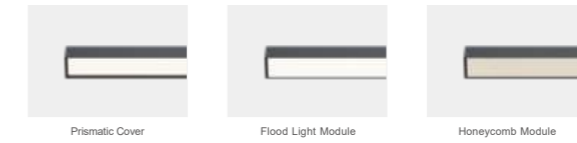

OPTICS

ML 19975

ML 19975

ML 19975

L Connector

DIY MODULE, LIGHT UP YOUR PERSONAL SPACE
Free splicing
Modular design
Free combination

Free combination
Play with light and shadow
Spell out your light and shadow in a minimalist style