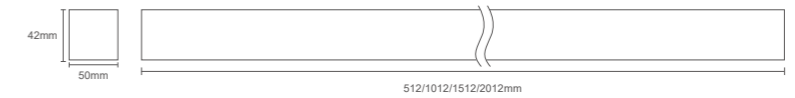

ML 15042

ML 15042

Model	Size	Power	CCT	LM/W	LED Chip	Beam
ML 15042-0515A0	512x50x42mm	15W	3000/4000/5700K	110lm/W	2835	110°
ML 15042-1036A0	1012x50x42mm	36W	3000/4000/5700K	110lm/W	2835	110°
ML 15042-1545A0	1512x50x42mm	45W	3000/4000/5700K	110lm/W	2835	110°
ML 15042-2060A0	2012x50x42mm	60W	3000/4000/5700K	110lm/W	2835	110°

OPTICS