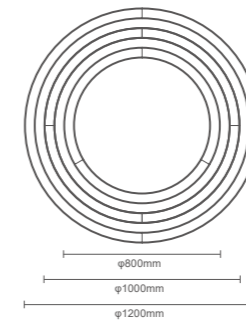

Model	Size	Power	CCT	LM/W	LED Chip	Beam
ML 15042-R0875A0	800x50x42mm	75W	3000/4000/5700K	110lm/W	2835	110°
ML 15042-R1090A0	1000x50x42mm	90W	3000/4000/5700K	110lm/W	2835	110°
ML 15042-R12110A0	1200x50x42mm	110W	3000/4000/5700K	110lm/W	2835	110°

OPTICS