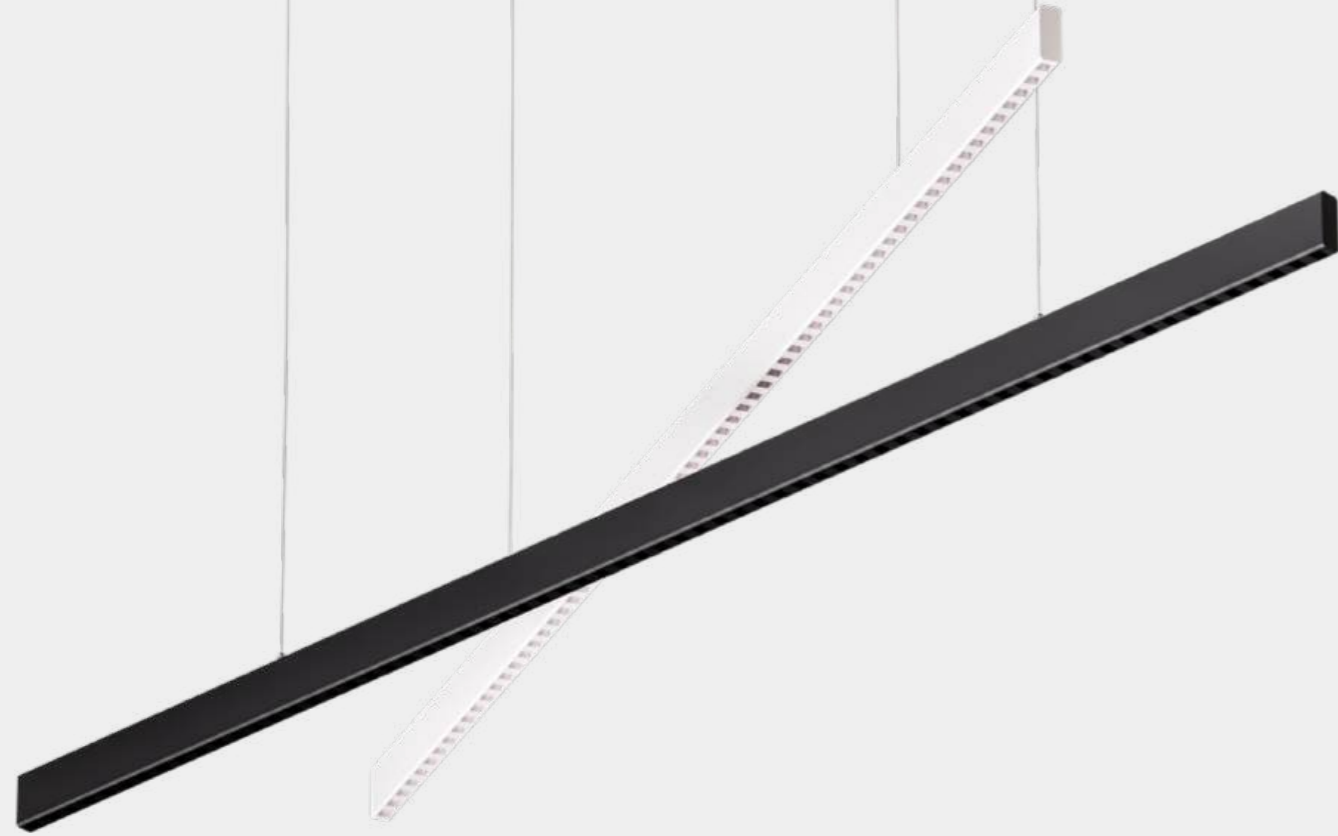

ML 26750

ML 26750

ML 26750

ML 26750

Model	Size	Power	CCT	LM/W	LED Chip	Beam
ML 26750-1260A2	1200x67x50mm	40W	3000/4000/5700K	82lm/W	2835	24°

ML 21540

ML 21540

ML 21540