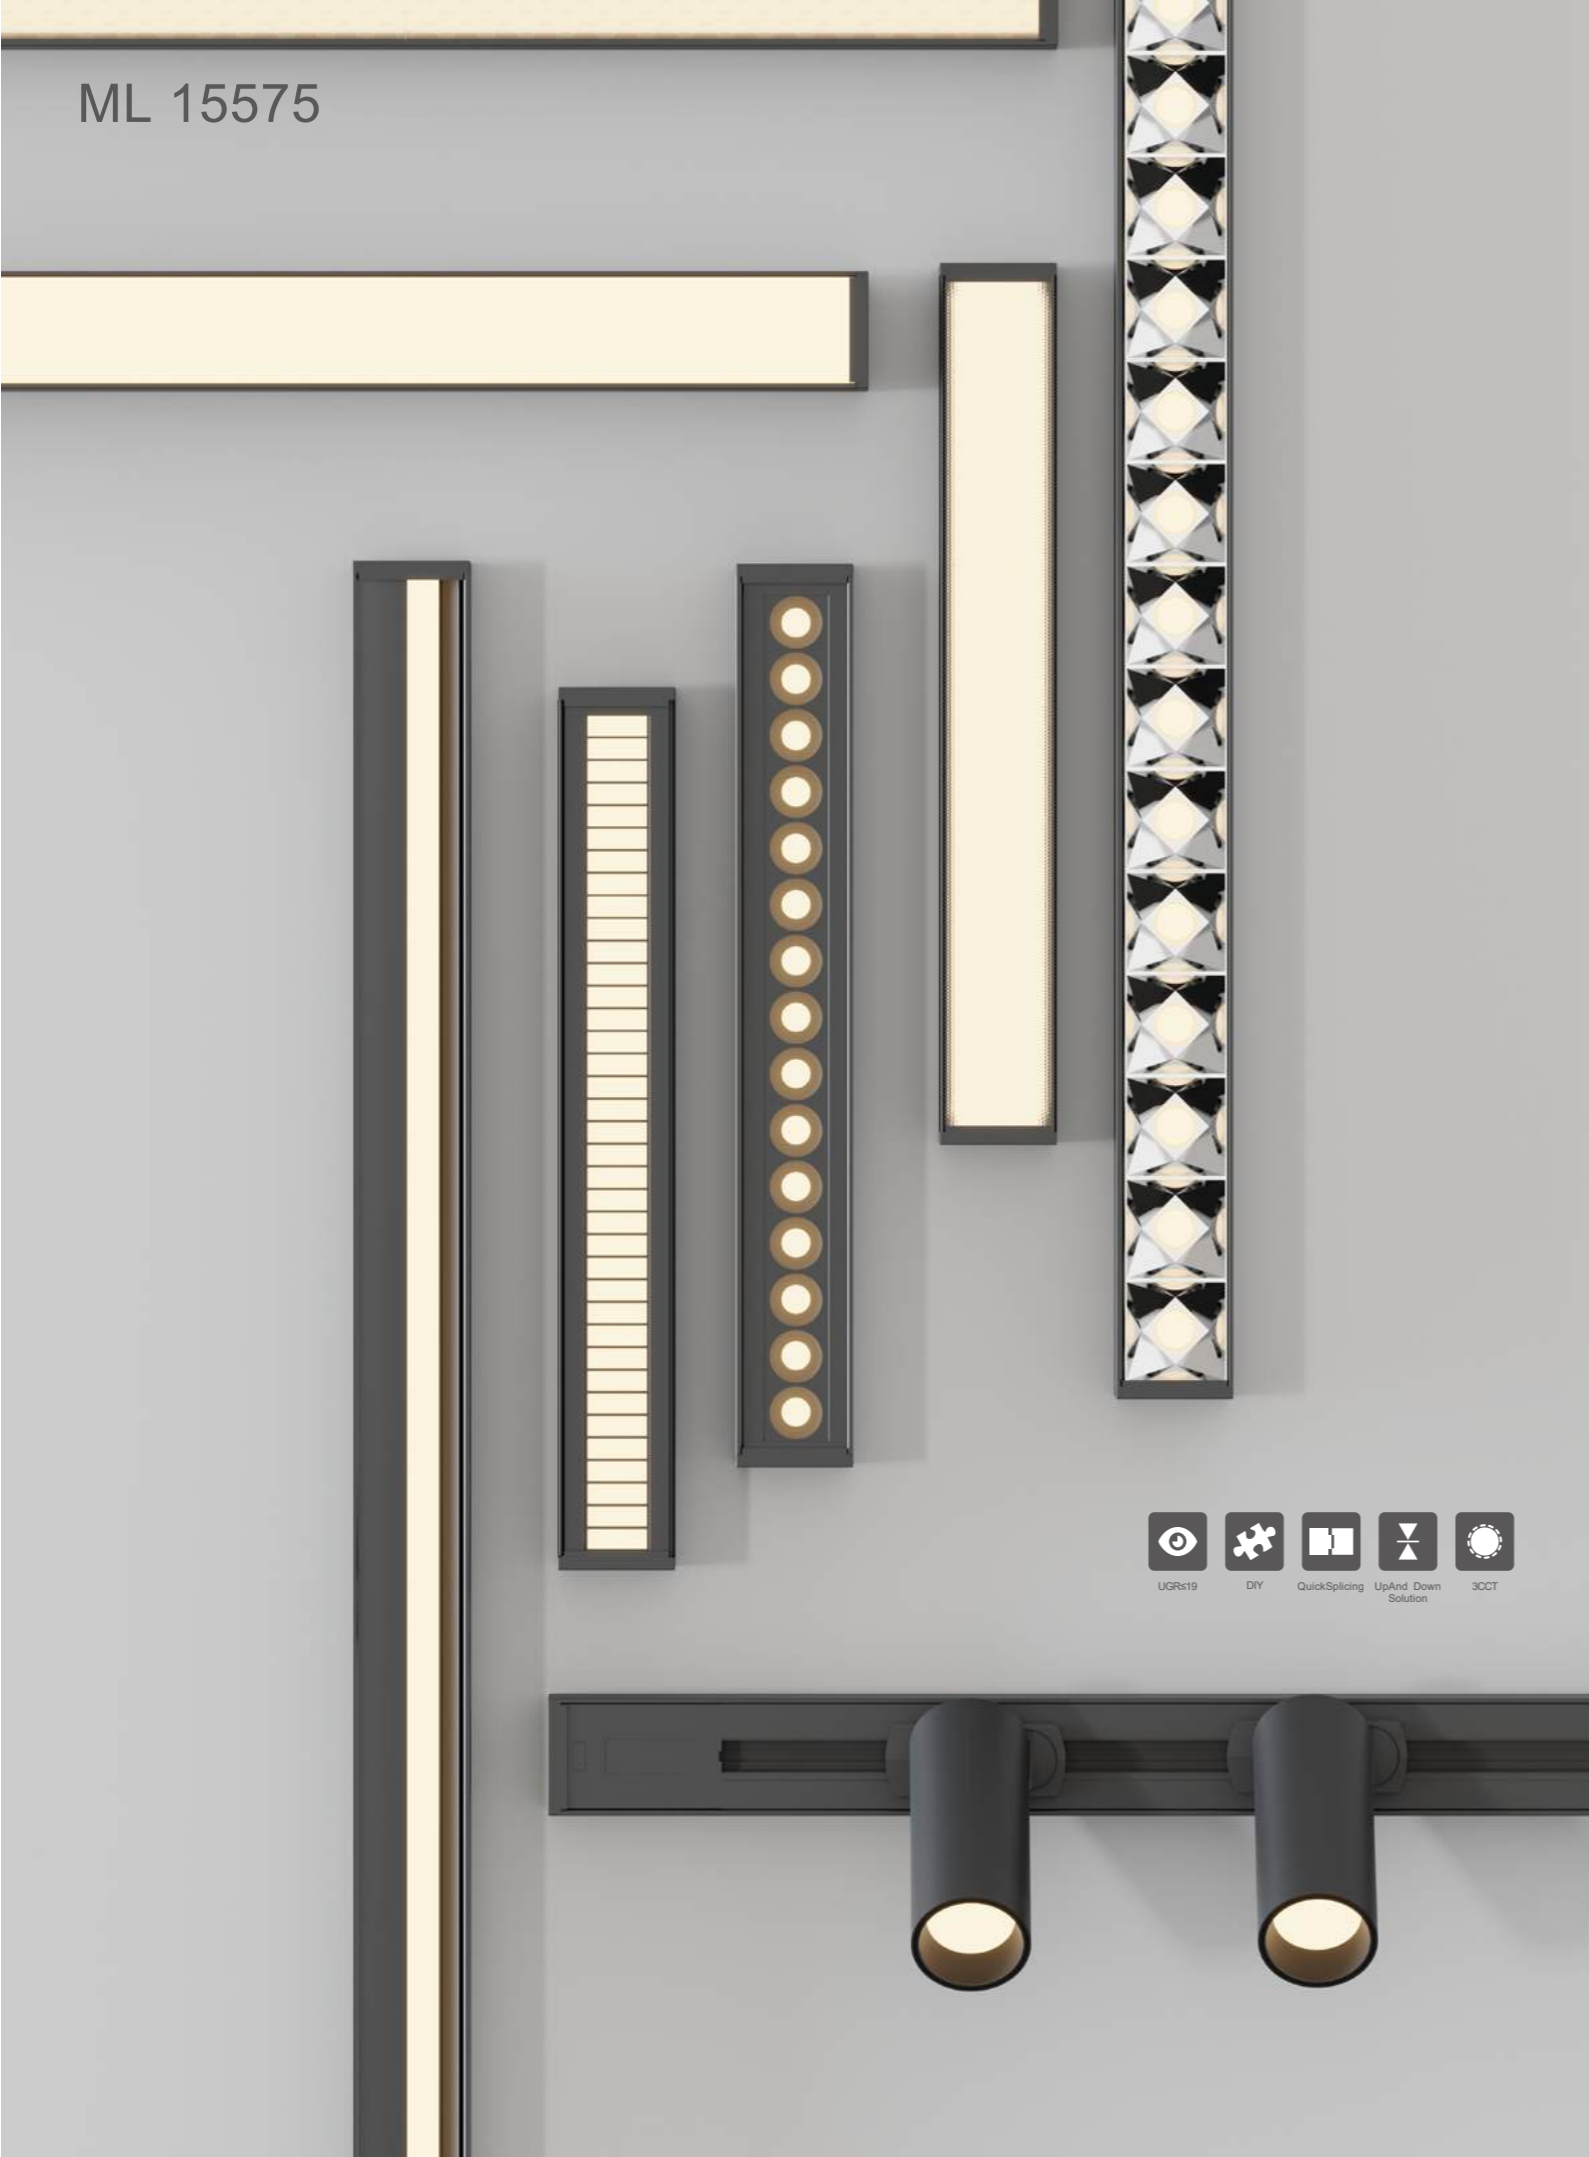

ML 15575

Minimalist Light & Shadow
Freely Defined – DIY linear light modules
to illuminate your creative space

Create Your Own Light: Modular Linear DIY Kits
Linear Glow. Build It Yourself

ML 15575

-  UGR≤ 19
-  DIY
-  QuickSplicing
-  UpAnd Down Solution
-  3CCT

ML 15575

Model	Size	Power	CCT	LM/W	LED Chip	Beam
ML 15575-0309A0	312x55x75mm	9W	3000/4000/5700K	120lm/W	2835	110°
ML 15575-0618A0	612x55x75mm	18W	3000/4000/5700K	120lm/W	2835	110°
ML 15575-0927A0	912x55x75mm	27W	3000/4000/5700K	120lm/W	2835	110°
ML 15575-1030A0	1012x55x75mm	30W	3000/4000/5700K	120lm/W	2835	110°
ML 155751236A0	1212x55x75mm	36W	3000/4000/5700K	120lm/W	2835	110°