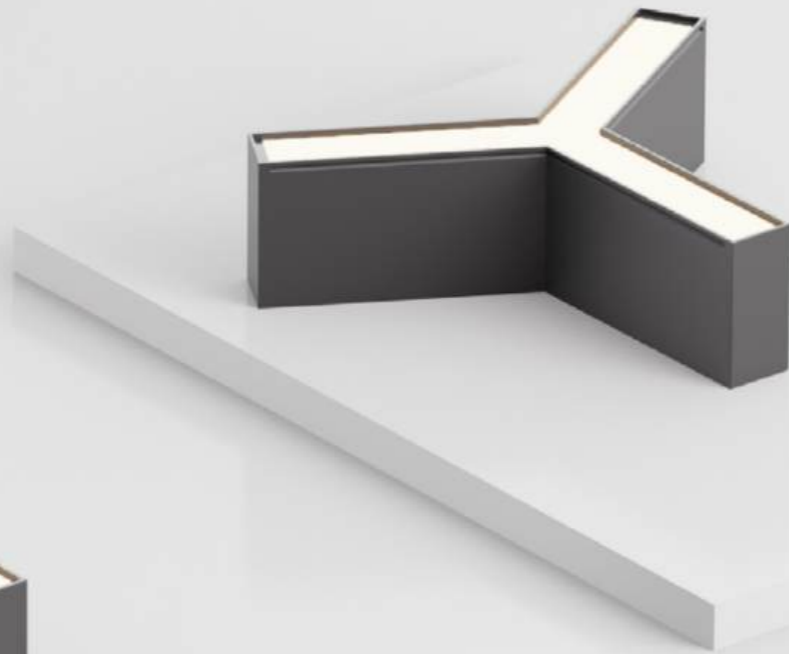

Model	Size	Power	CCT	LM/W	LED Chip	Beam
ML 13575-L090A0	150x150x75mm	9W	3000/4000/5700K	110lm/W	2835	110°
ML 13575-L120A0	228x157x75mm	9W	3000/4000/5700K	110lm/W	2835	110°
ML 13575-T090A0	245x150x75mm	12W	3000/4000/5700K	110lm/W	2835	110°
ML 13575-Y120A0	225x260x75mm	12W	3000/4000/5700K	110lm/W	2835	110°
ML 13575-X090A0	245x245x75mm	15W	3000/4000/5700K	110lm/W	2835	110°

Connector