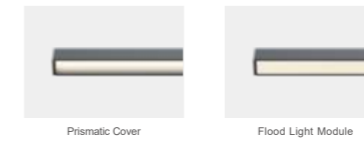

ML 15575

ML 15575

Model	Size	Power	CCT	LM/W	LED Chip	Beam
ML 15575-R0875A0	800x55x75mm	75W	3000/4000/5700K	120lm/W	2835	110°
ML 15575-R1090A0	1000x55x75mm	90W	3000/4000/5700K	120lm/W	2835	110°
ML 15575-R12110A0	1200x55x75mm	110W	3000/4000/5700K	120lm/W	2835	110°

OPTICS