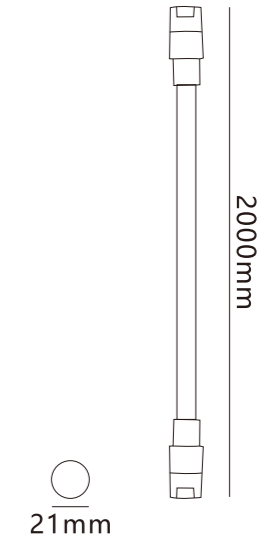

Specification sheet of Lighting products

Size
300*108mm

Semi-flexible D25 floodlight

Power 10W Luminous Angle 280°

The lamp body can rotate

Size
600*108mm

Semi-flexible D25 floodlight

Power 20W Luminous Angle 280°

Semi-flexible silicone light strips

Power
10W

Luminous Angle
360°

Size
1000*21mm

The lamp body can rotate

Semi-flexible silicone light strips

Power
20W

Luminous Angle
360°