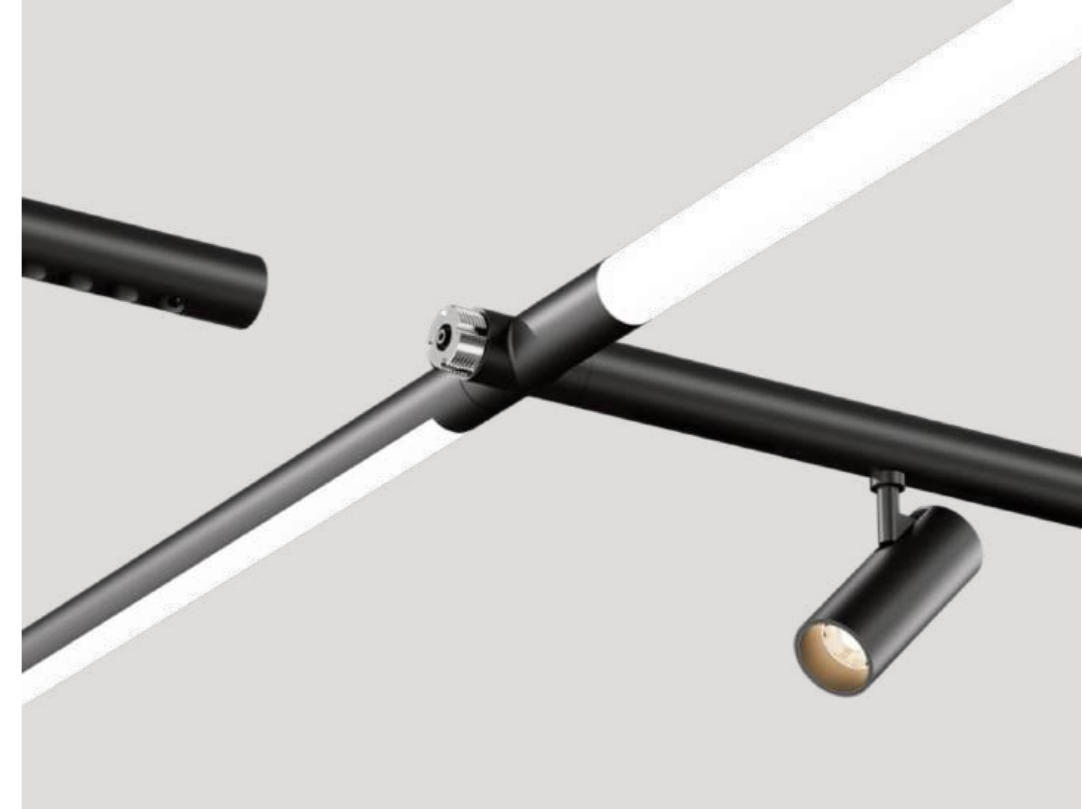

Material - Extruded aluminum profile with built-in pure copper wire guide
Surface treatment - Available in white, black
Powder coating of other colors, customizable upon request.
Size - Diameter 26.6*Length 1020/1500/2000 Other sizes can be customized upon request.

The pipes are connected electrically and mechanically by simply twisting and inserting. This makes the installation of complex lighting systems extremely simple, fast and straightforward.

TUBO system luminaires offer 360 ° light distribution and opalescent shades for even illumination and slightly brighter areas. This makes them ideal for locations that require comfortable ambient lighting