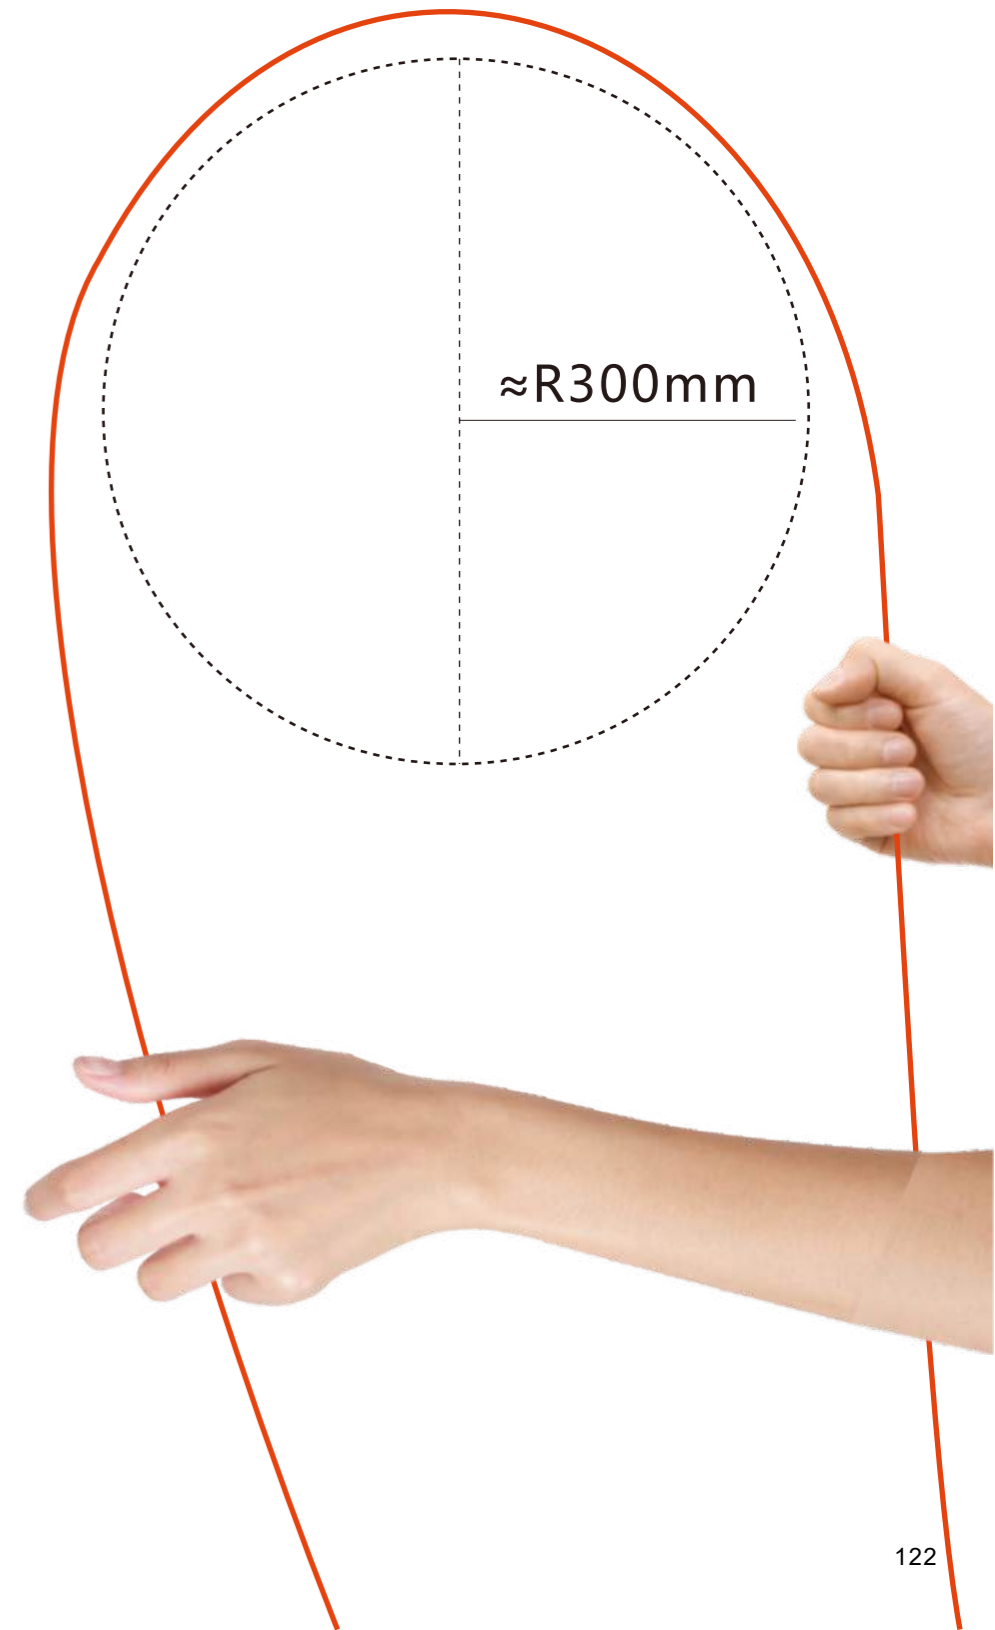

■ Track delivery

5-10-20 meters per roll

■ Minimum curvature radius

More and more configurations, from the smallest to the largest extensions, some cases of wall and ceiling layouts

The semi-flexible track is a multi-functional and creative lighting system that elevates the concept of the track Reach a new height.