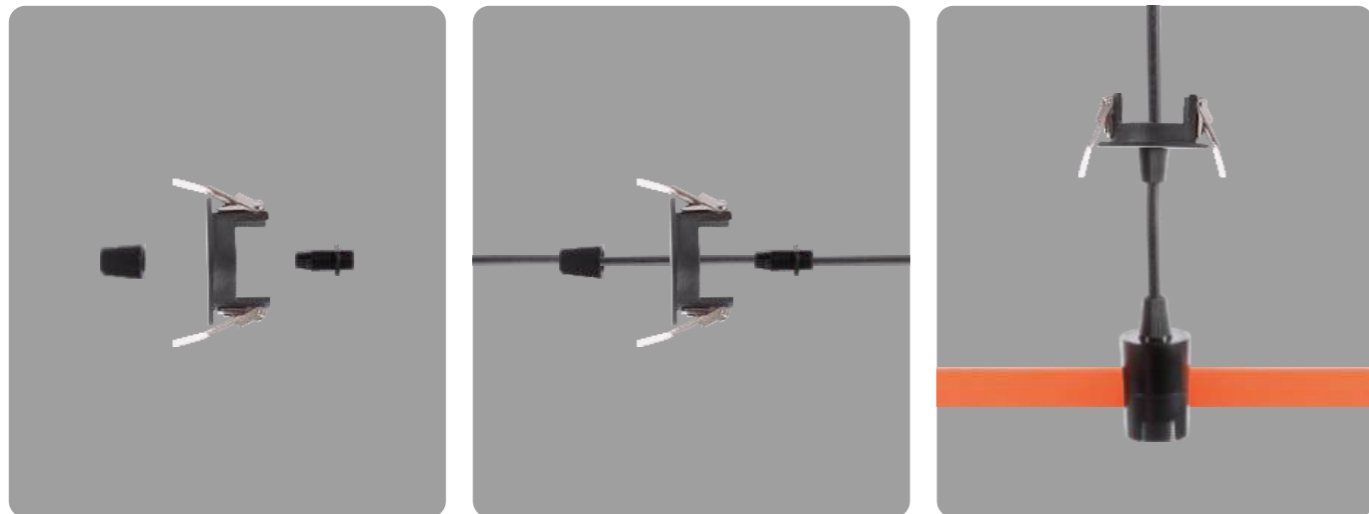

Ultra-thin flexible linear track - used in combination
Choose the installation method you like according to your needs

Flexible track accessories

Concealed installation of pendant hardware

Product Size: $\Phi 60 \times H 50 \text{mm}$

Function

1. Concealed wire cover for external power supply on the ceiling.
2. Suitable for ceiling and wall installation.

Installation steps

Braided track accessories

Exposed pendant hardware

Product Size: $\Phi 60 \times H 50 \text{mm}$