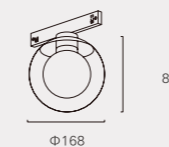

SIZE(MM)

Power

6W

Beam angle

180 °

CCT

3000K/4000K/6000K

Diffuser

Glass

SIZE(MM)

Power

6W

Beam angle

150 °

CCT

3000K/4000K/6000K