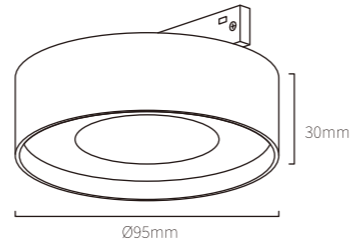

Surface mounted spotlights 9 in 1

size

Ø95*H30mm

Power

9W

Diffuser

lens

Luminous Angle

24°

Temperature

3000K / 4000K / 6000K

Voltage

DC24V

Material

Aluminum product

Body Color

Black

Protection class

IP20

Ambient temperature

-20°C~40°C