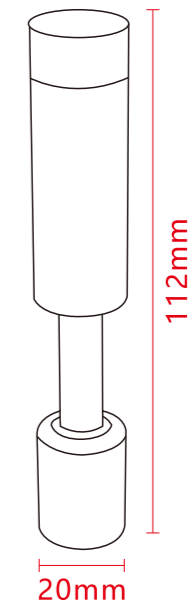

Linear track accessories

Hardware extension rod

Product Size: 300/600/900mm(The length can be customized.)

Function

1. The hardware extension rods for the ceiling and the track.

Installation steps

Linear track accessories