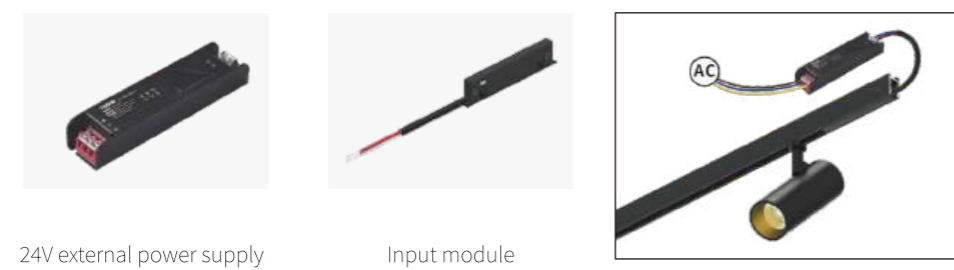

Monochrome lamps - External transformer