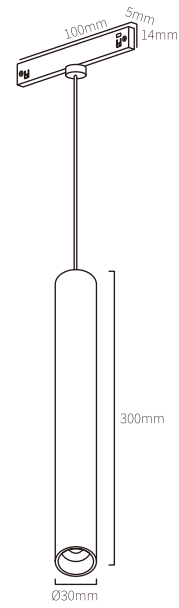

Hoisting-Straight cylinder

size

Ø30*L300mm

Power

6W

Diffuser

lens

Luminous Angle

24°

Temperature

3000K / 4000K / 6000K

Voltage

DC24V

Material

Aluminum product

Body Color

Black

Protection class

IP20

Ambient temperature

-20°C~40°C