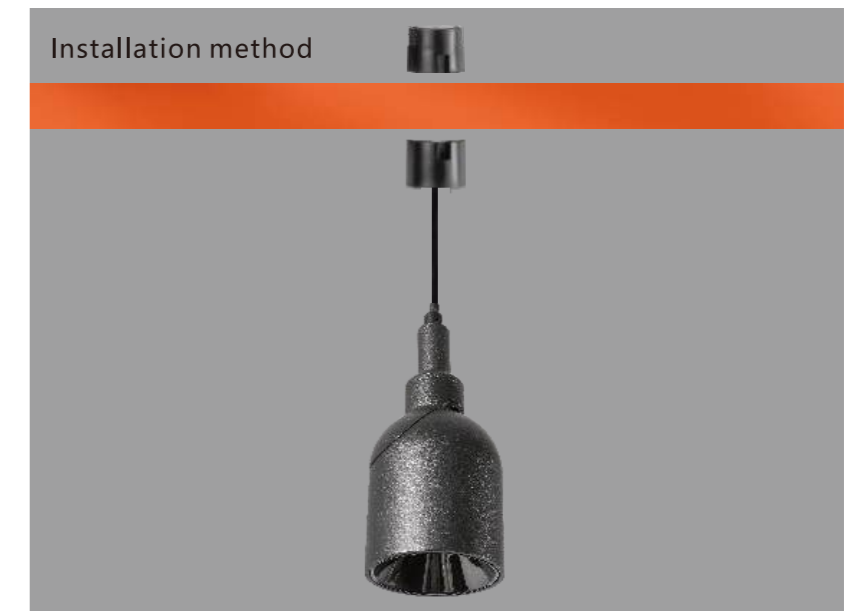

Voltage: DC48V

CRI: ≥90

Colour: Black/White/Gold

Material: Aluminum +PC

No flicker: < 3%

Optics: Lens