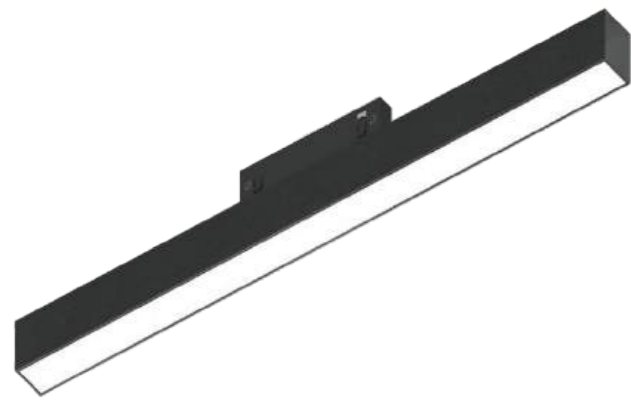

L232*W15*H36mm

Power

12W

size

L345*W15*H36mm

Power

18W

Floodlight light