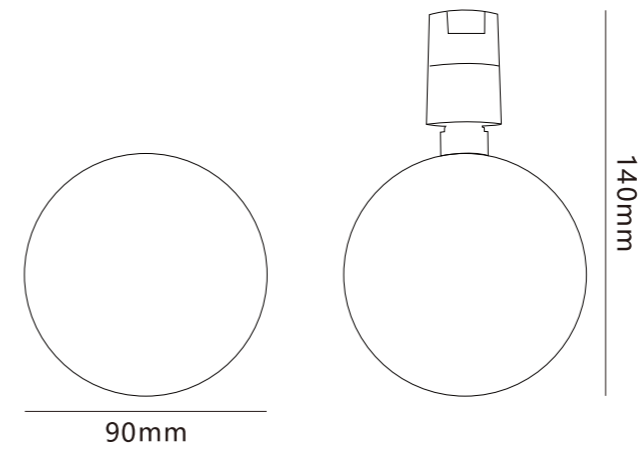

Specification sheet of Lighting products

Semi-flexible circular disc floodlight

Power
10W

Luminous Angle
105°

Size
140*90mm

The lamp body can rotate

The color of the track shell/track strip can be freely changed