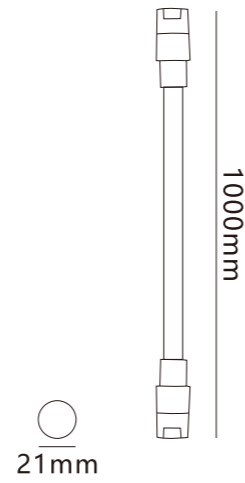

Specification sheet of Lighting products

Size
300*108mm

Semi-flexible D25 floodlight

Power 10W Luminous Angle 280°

The lamp body can rotate

Size
600*108mm

Semi-flexible D25 floodlight

Power 20W Luminous Angle 280°

Semi-flexible silicone light strips

Power
10W

Luminous Angle
360°

Size
1000*21mm

The lamp body can rotate

Semi-flexible silicone light strips

Power
20W

Luminous Angle
360°