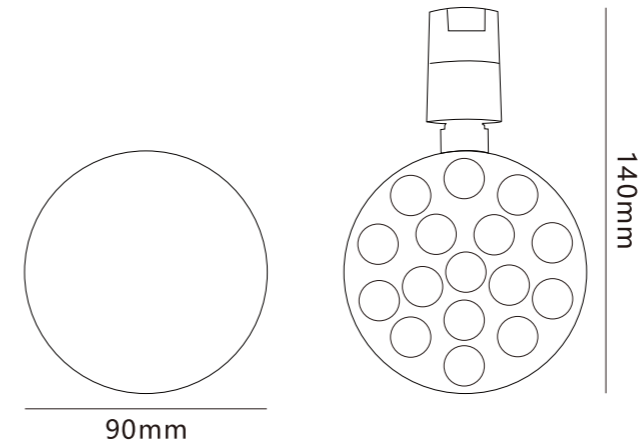

No flicker: < 3%

Optics: PC module

Specification sheet of Lighting products

Semi-flexible disc grille lamp

Power
10W

Luminous Angle
24°

Size
140*90mm

The lamp body can rotate