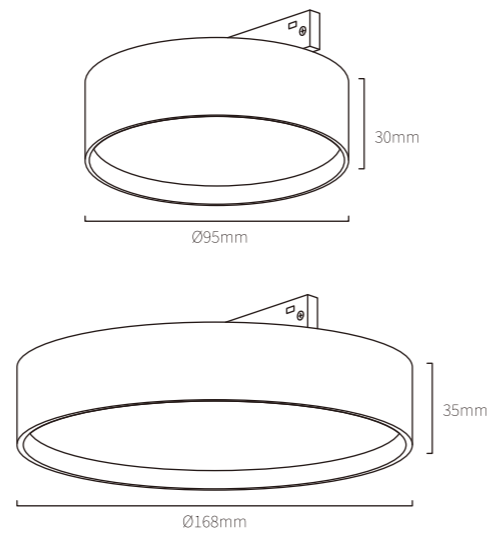

Surface mounted - floodlight

size Ø95*H30mm	size Ø168xH35
Power 9W	Power 18W
Diffuser PC	
Luminous Angle 120°	
Temperature 3000K / 4000K / 6000K	
Voltage DC24V	
Material Aluminum product	
Body Color Black	
Protection class IP20	
Ambient temperature -20°C~40°C