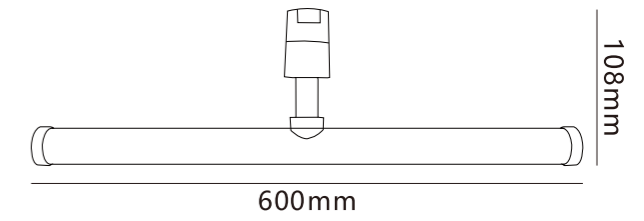

Specification sheet of Lighting products

Size
300*108mm

Semi-flexible D25 floodlight

Power 10W Luminous Angle 280°

The lamp body can rotate

Size
600*108mm

Semi-flexible D25 floodlight

Power 20W Luminous Angle 280°