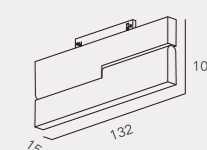

Power

6W

Beam angle

120 °

CCT

3000K/4000K/6000K

SIZE(MM)