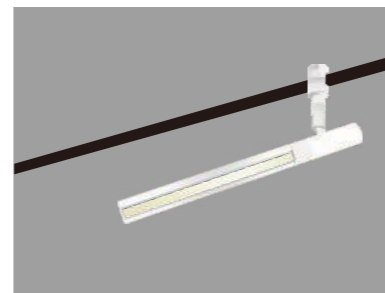

Specification sheet of Lighting products

Spliced rotating floodlights

Power
15W

Luminous Angle
105°

Size
25*500mm

The lamp body can rotate

The color of the track shell/track strip can be freely changed

Voltage: DC48V