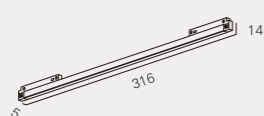

Power

6W

Beam angle

60 °

CCT

3000K/4000K/6000K

SIZE(MM)