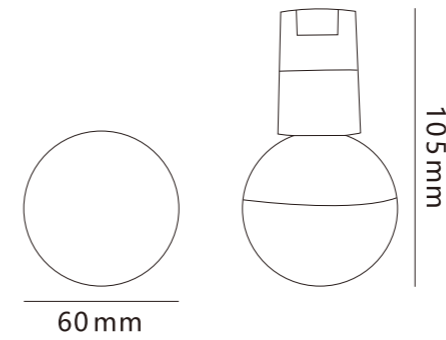

Specification sheet of Lighting products

Semi soft small ball

Power
7W

Luminous Angle
180°

Size
105*60mm

The color of the track shell/track strip can be freely changed