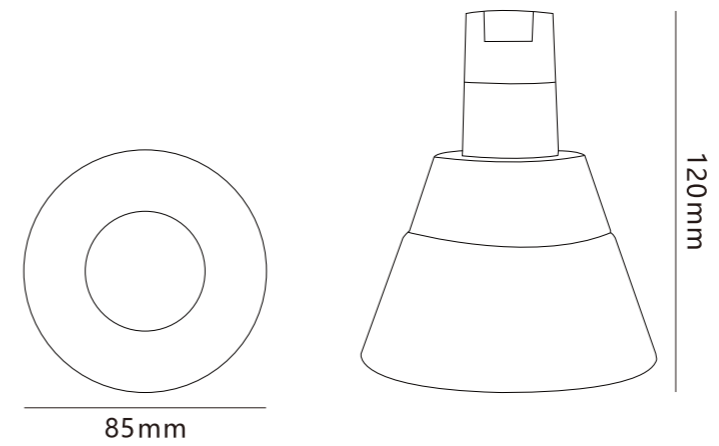

Semi flexible conical acrylic spotlights

Power
6W

Luminous Angle
105°

Size
85*120mm

The color of the track shell/track strip can be freely changed