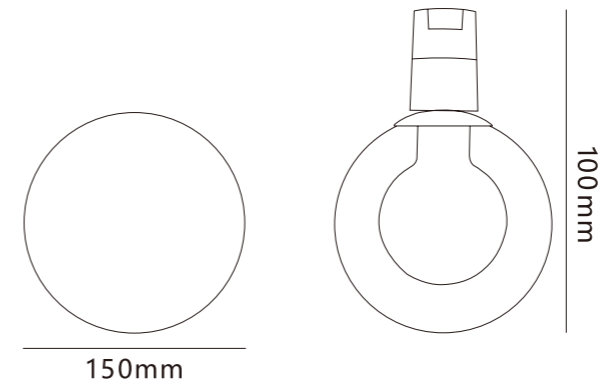

Specification sheet of Lighting products

A ball within a ball

Power
5W

Luminous Angle
180°

Size
150*100mm

The color of the track shell/track strip can be freely changed