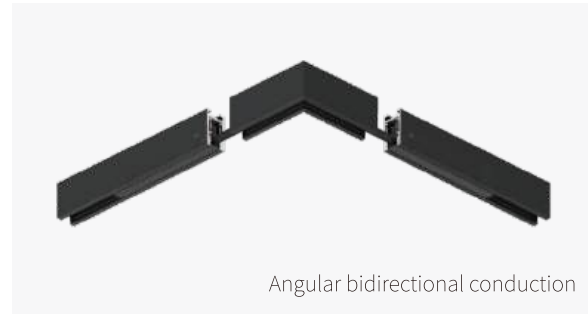

1000*11*33mm	
2000*11*33mm	
3000*11*33mm	

Matching parts

Conventional configuration			
Track splicing components			
Track angle module			
Track conducting module			

Ceiling soft film track

Use
Lifting fixing

Conventional configuration				
	Track end plug	Mounting part	Silicone strip	Hanging-track
Track splicing components				
	Angle reinforcement	Direct reinforcement		
Track angle module				
	Horizontal Angle			
Track conducting module				
	Bidirectional conductive module	Input module		