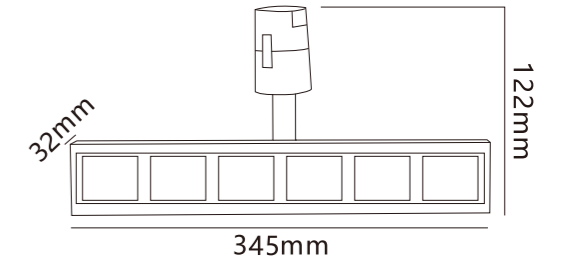

Specification sheet of Lighting products

Folding grille lamp

Power 10W   Luminous Angle 24°

Size 230*32*122mm

The lamp body can rotate

Folding grille lamp

Power 15W   Luminous Angle 24°

Size 345*32*122mm

The color of the track shell/track strip can be freely changed

Voltage: DC48V

Colour: Black/White/Gold

CRI: ≥90

Material: Aluminum +PC

No flicker: < 3%

Optics: Lens