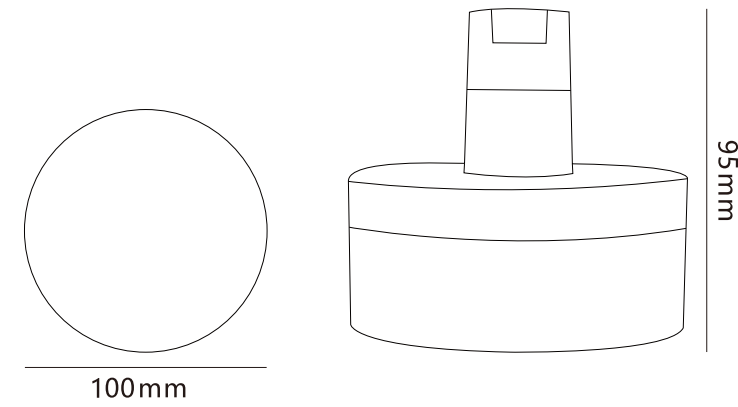

Semi flexible acrylic floodlight

Power
6W

Luminous Angle
120°

Size
100*95 mm

The color of the track shell/track strip can be freely changed

Voltage: DC48V

CRI: ≥90

Colour: Black/White/Gold

Material: Aluminum +PC

No flicker: < 3%

Optics: PC module