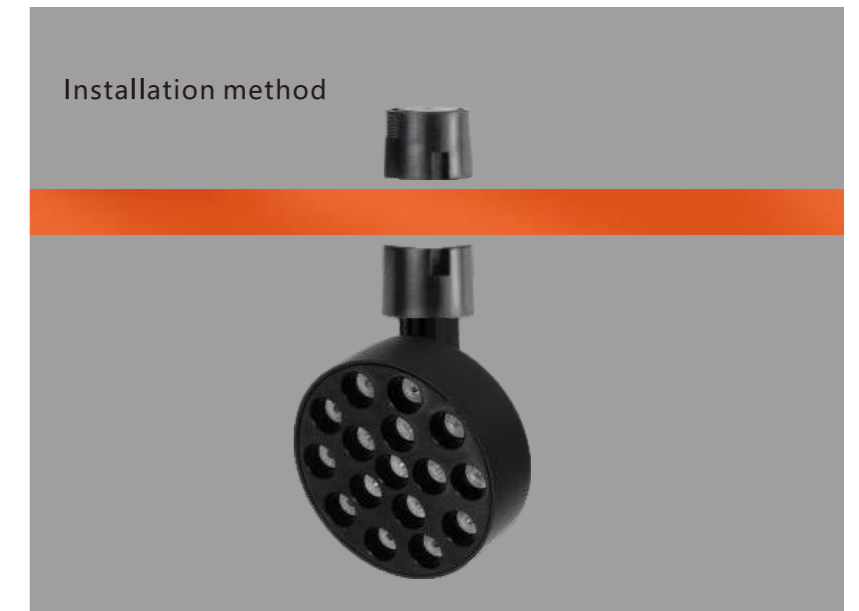

Voltage: DC48V

CRI: ≥90

Colour: Black/White/Gold

Material: Aluminum +PC

No flicker: < 3%

Optics: Lens