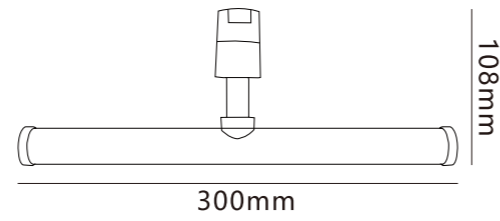

Specification sheet of Lighting products

Size
300*108mm

Semi-flexible D25 floodlight

Power 10W Luminous Angle 280°

The lamp body can rotate

Size
600*108mm

Semi-flexible D25 floodlight

Power 20W Luminous Angle 280°