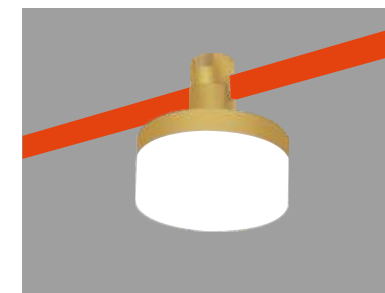

No flicker: < 3%

Optics: Lens

Semi flexible acrylic floodlight

Power
6W

Luminous Angle
120°

Size
100*95 mm

The color of the track shell/track strip can be freely changed

Voltage: DC48V