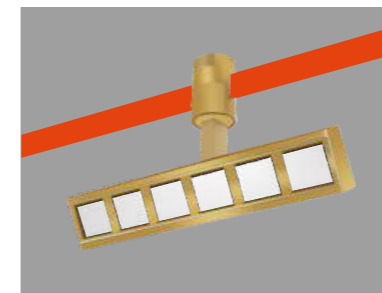

The lamp body can rotate

Folding grille lamp

Power 15W Luminous Angle 24°

Size 345*32*122mm

The color of the track shell/track strip can be freely changed

Voltage: DC48V

Colour: Black/White/Gold

CRI: ≥90