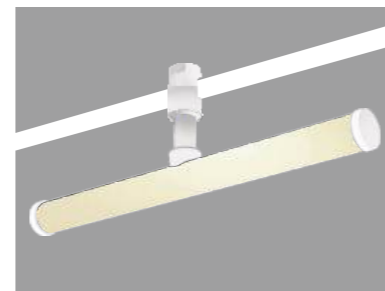

Semi-flexible D25 floodlight

Power 20W   Luminous Angle 280°

The color of the track shell/track strip can be freely changed