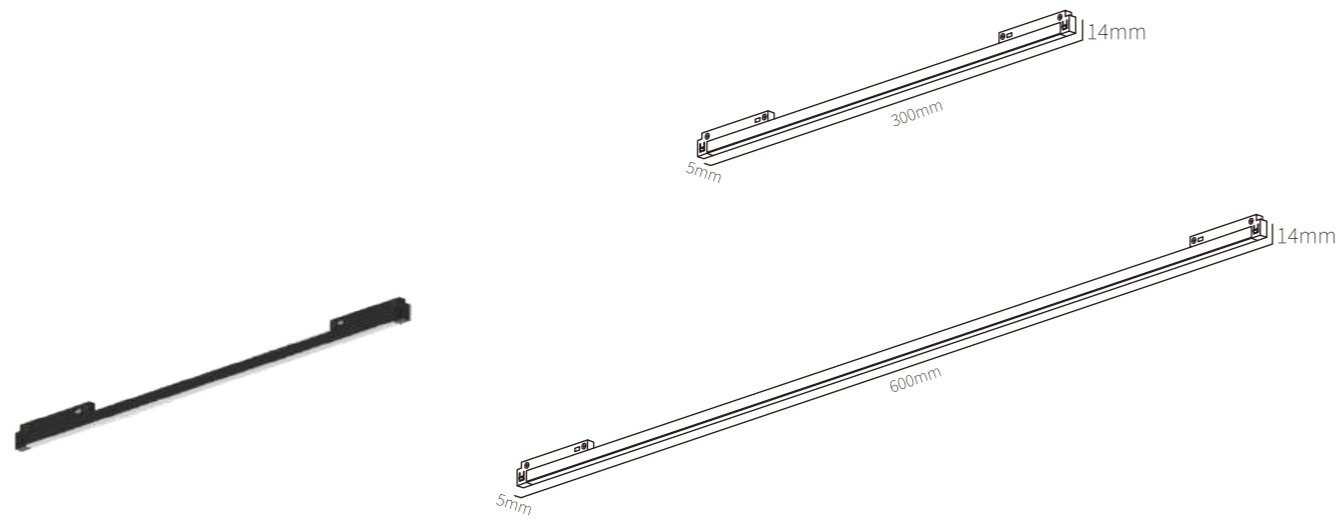

Material

Aluminum product

Body Color

Black

Protection class

IP20

Ambient temperature

-20°C~40°C