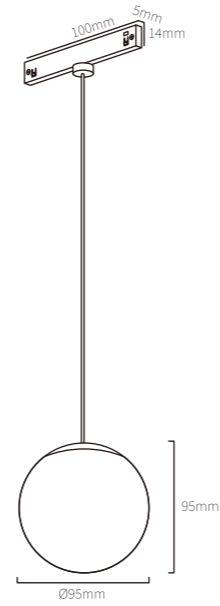

Hoisting-Straight cylinder

size

Ø30*L300mm

Power

6W

Diffuser

lens

Luminous Angle

Black

Protection class

IP20

Ambient temperature

-20°C~40°C

Suspended spherical lamp

size

Ø95*H95mm