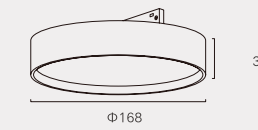

Material - Extruded aluminum profile with built-in pure copper wire guide
Surface treatment - Available in white, black
Powder coating of other colors, customizable upon request.
Size - Diameter 26.6*Length 1020/1500/2000 Other sizes can be customized upon request.

SIZE(MM)

SIZE(MM)

Power

6W

Beam angle

24 °

CCT

3000K/4000K/6000K

Diffuser

PC

SIZE(MM)

SIZE(MM)

SIZE(MM)

Power

9W

Beam angle