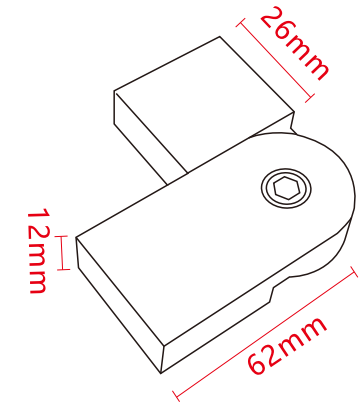

Braided track accessories