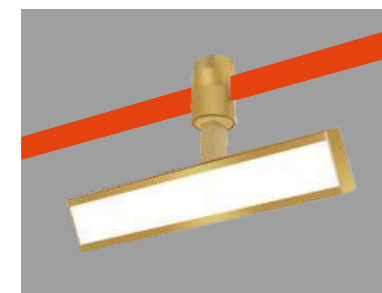

Size 230*32*122mm

The lamp body can rotate

Semi-soft floodlight

Power 18W Luminous Angle 120°

Size 345*32*122mm

The color of the track shell/track strip can be freely changed

Voltage: DC48V

Colour: Black/White/Gold