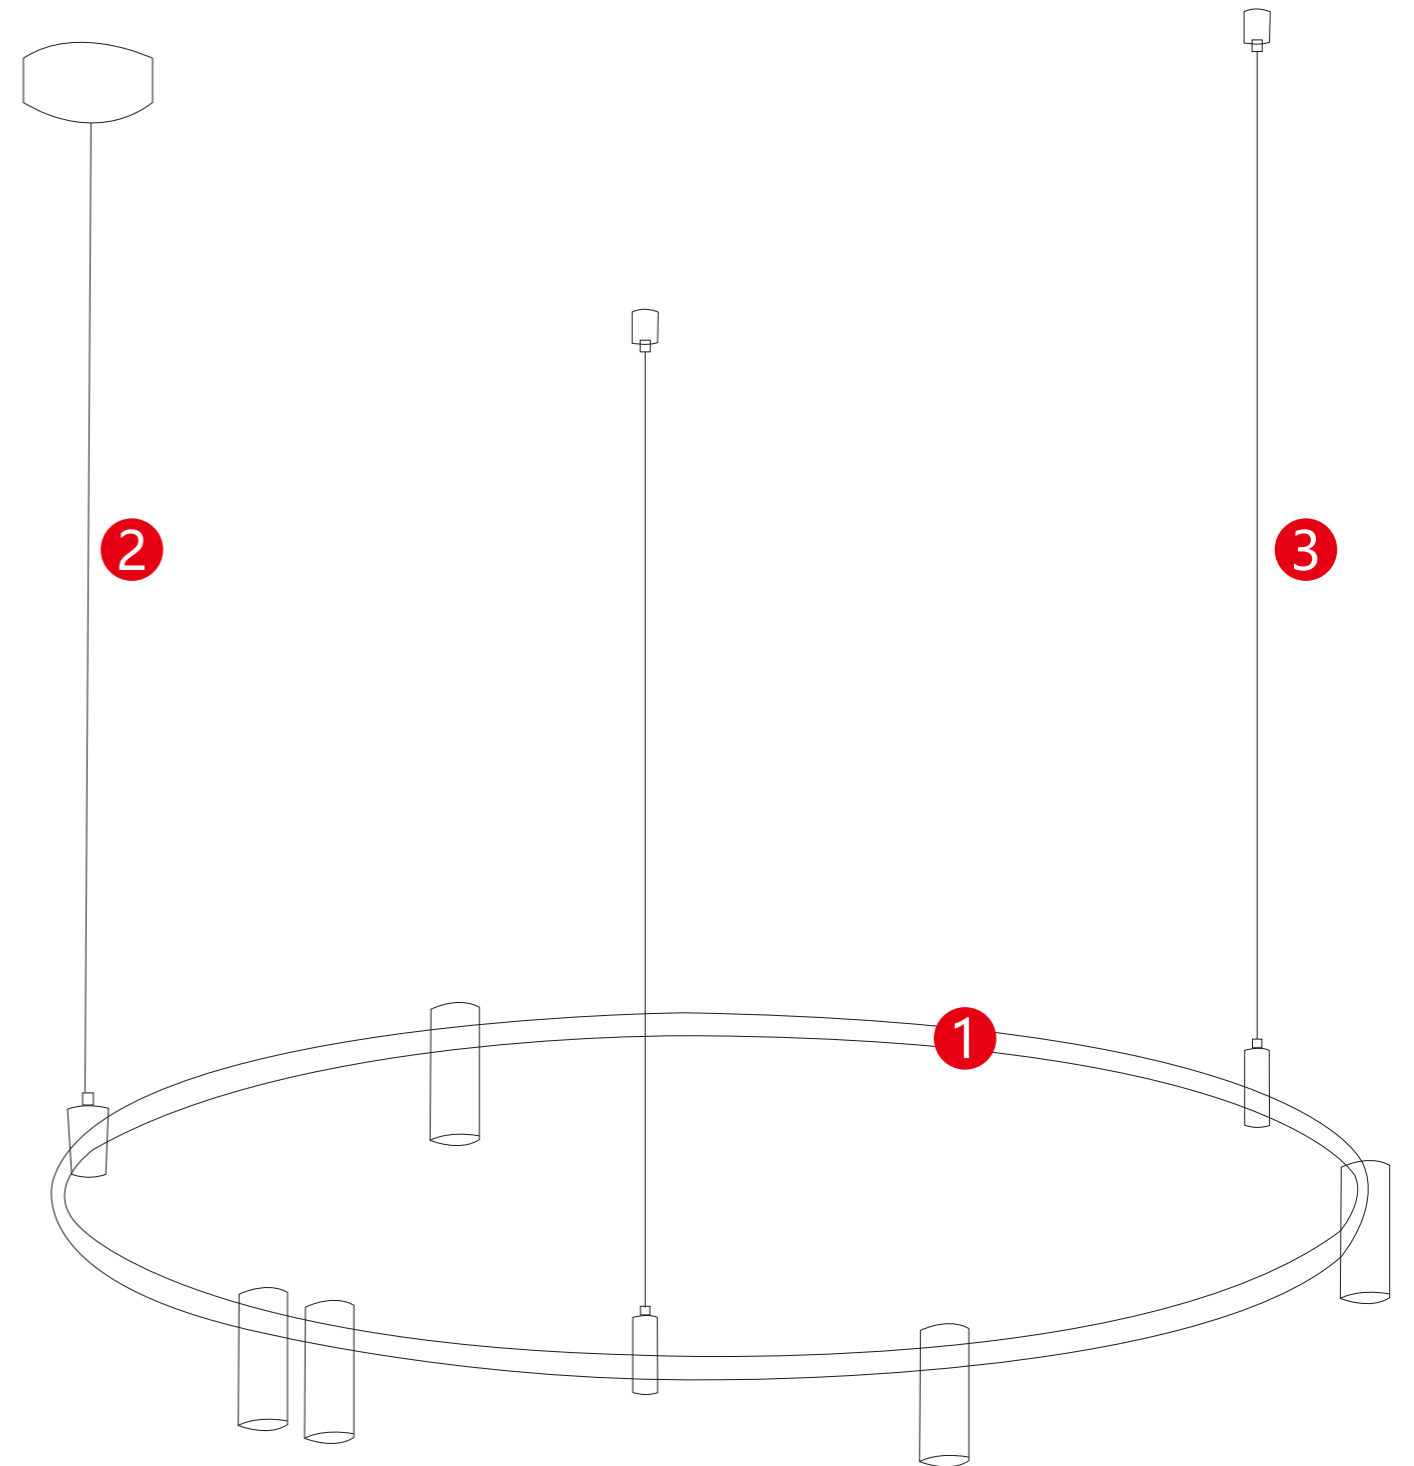

Circles meeting circles is a good idea

Ultra-thin circular linear track - used in combination
 Choose the installation method you like according to your needs

1

Orbit

2

Circular conductive hanging wire accessories

3

Circular hardware hanging wire accessories

Circular aluminum track

Circular conductive hanging wire accessories

Product Size: 1200mm Hanging line

Function

1. Circular conductive hanging wire ceiling panel.
2. Rail power supply function.
3. Use in conjunction with a power supply.