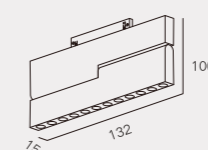

Power

6W

Beam angle

24 °

CCT

3000K/4000K/6000K

SIZE(MM)