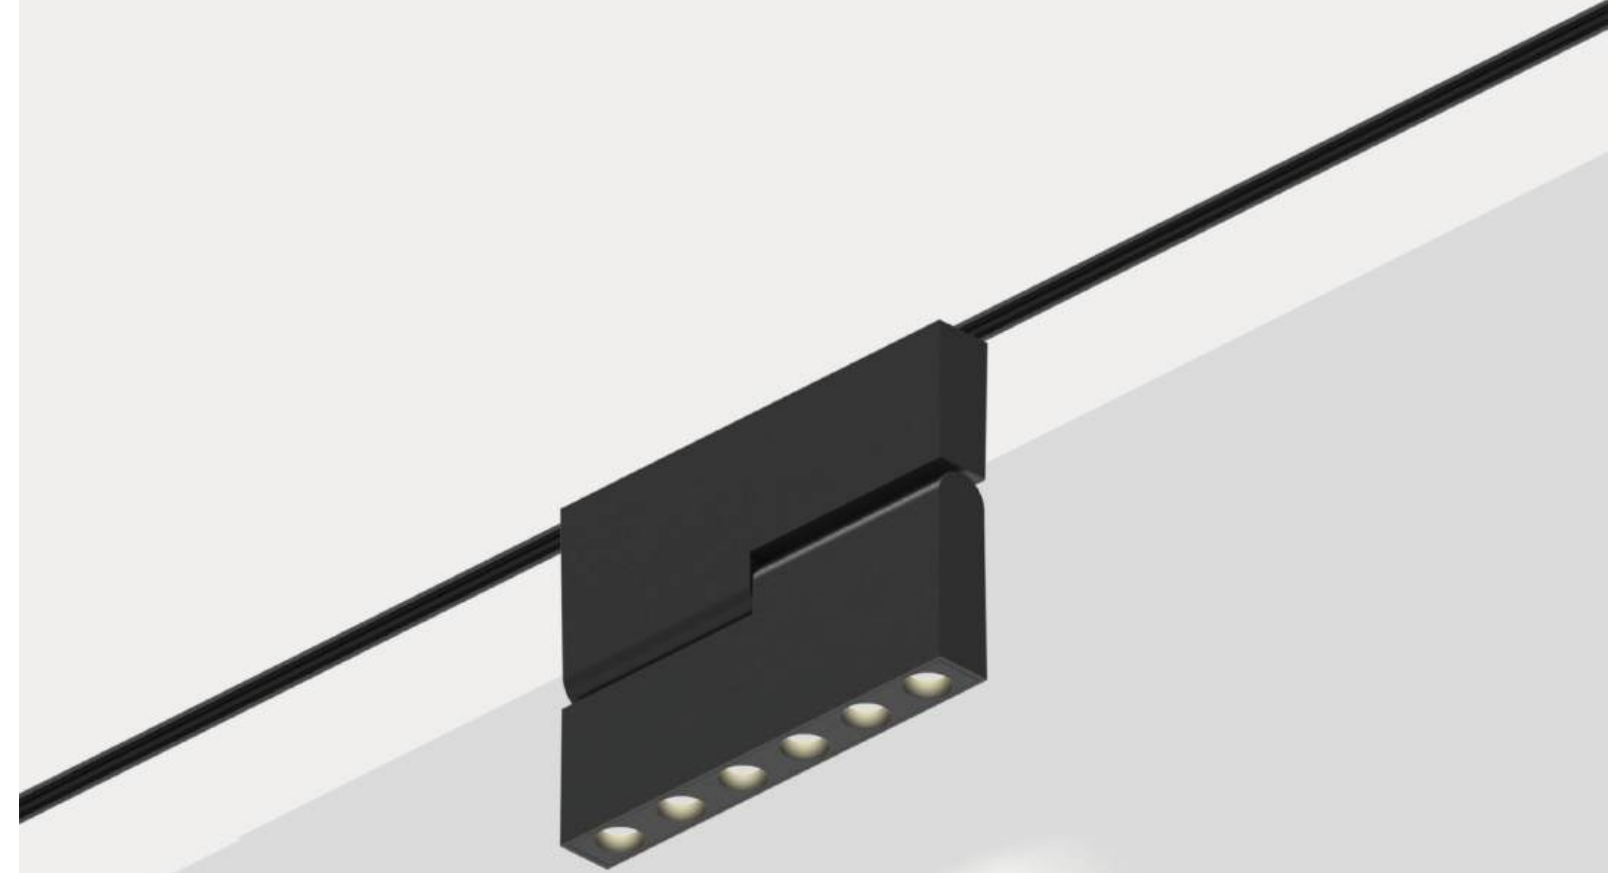

Folding light

size

L118*W15*H100mm

Power

6W

Diffuser

lens

Luminous Angle

24°

Temperature

3000K / 4000K / 6000K

Voltage

DC24V

Material

Aluminum product

Body Color

Black

Protection class

IP20

Ambient temperature

-20°C~40°C