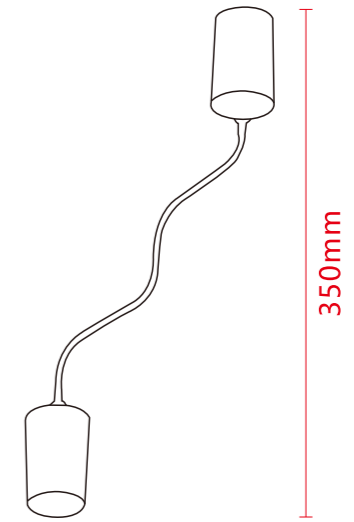

Linear track accessories