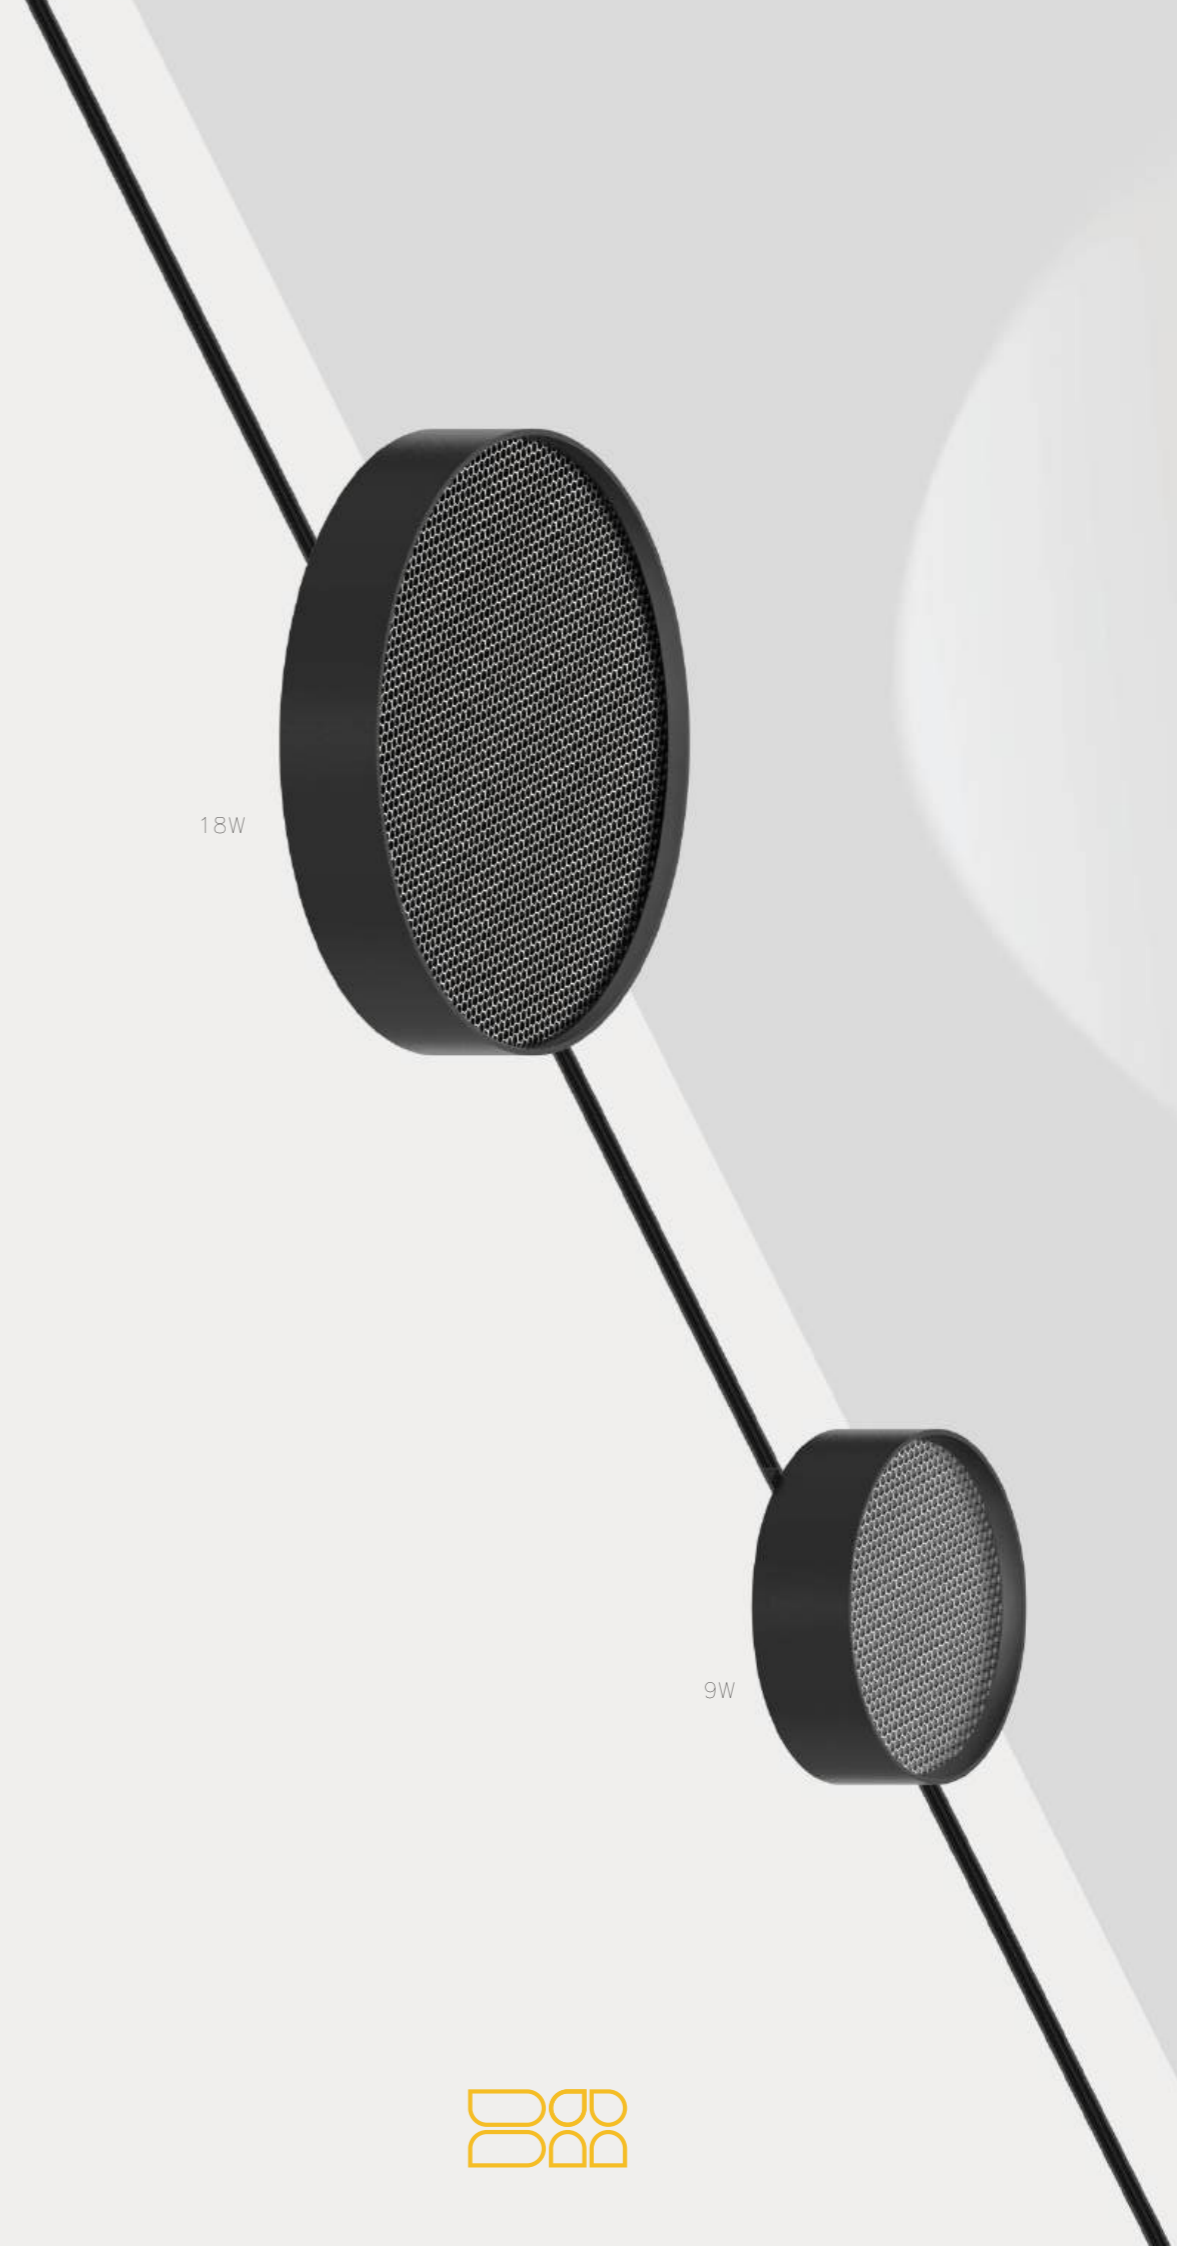

Ambient temperature

-20°C~40°C

Surface mounted - floodlight

size Ø95*H30mm	size Ø168xH35
Power 9W	Power 18W
Diffuser PC	
Luminous Angle 120°	
Temperature 3000K / 4000K / 6000K	
Voltage DC24V	
Material Aluminum product	
Body Color Black	
Protection class IP20	
Ambient temperature -20°C~40°C	