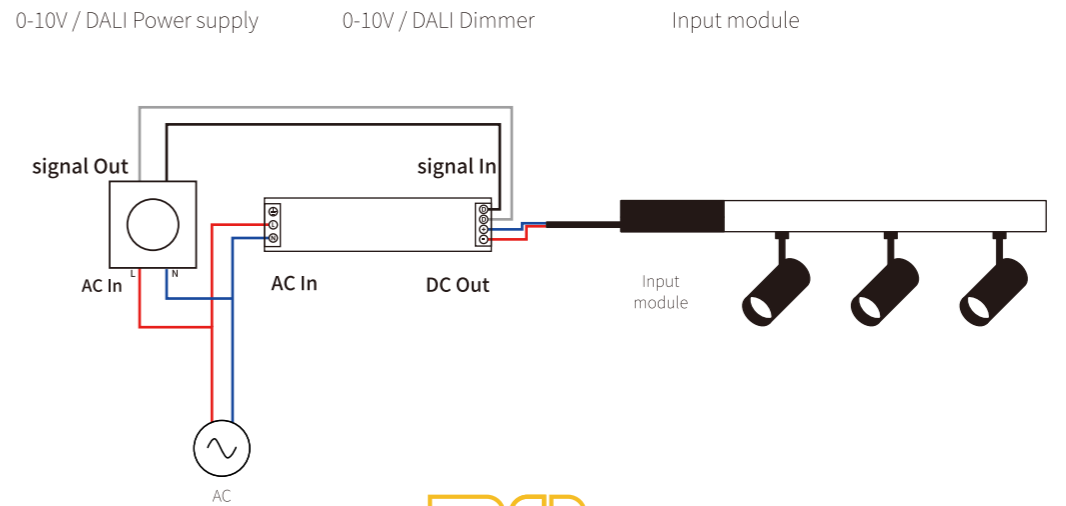

Monochrome lamps - Connected with external 0-10V Dimming

Monochrome lamps - Connected with external DALI Dimming