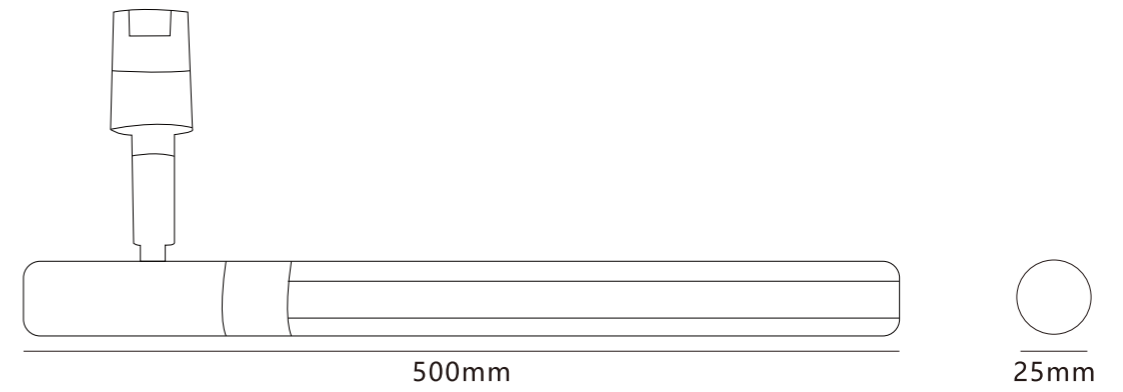

Specification sheet of Lighting products