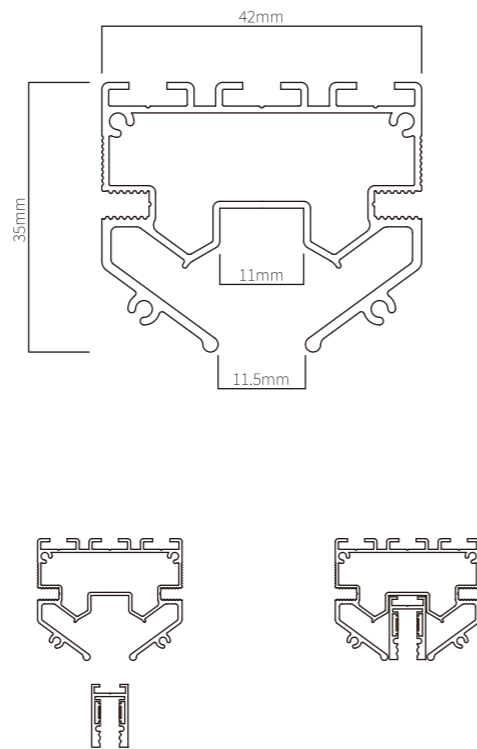

Matching parts

Conventional configuration				
	Track end plug	Mounting part	Silicone strip	Hanging-track
Track splicing components				
	Angle reinforcement	Direct reinforcement		
Track angle module				
	Horizontal Angle			
Track conducting module				
	Bidirectional conductive module	Input module