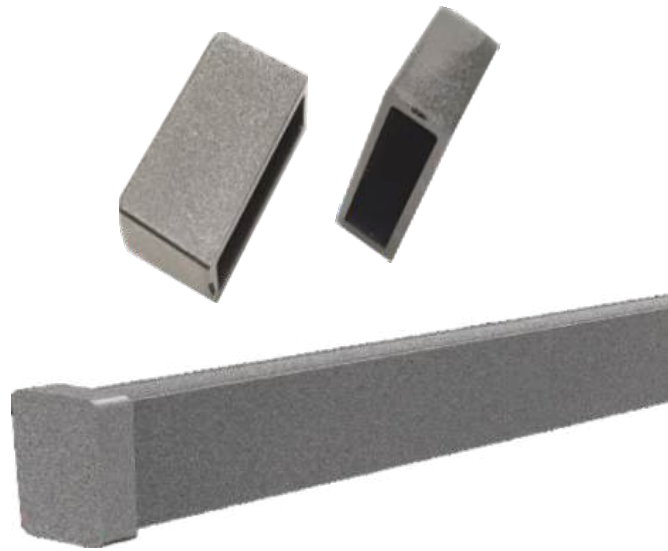

1. Orbital conductive conversion function.
2. Rail power supply function.
3. Installation of accessories and hardware.

Installation steps

Braided track accessories

Plastic fixation

Product Size: $59.5 \times 20 \times 53 \text{mm}$

Function

1. Semi-flexible plastic hardware track fixing head.

Installation steps

Braided track accessories

Track plug

Product Size: 21×8×11.5mm

Function

1. Track plug cover.
2. Aesthetic function.

Installation steps

Braided track accessories

Adapter module

Product Size: 62×26×12mm

Function

1. Hardware connectors for semi-flexible tracks.
2. Change the direction of the orbit.

Installation steps

It is a great idea to continuously connect the tracks to create the required shapes, which is very practical.
Applicable to commercial Spaces