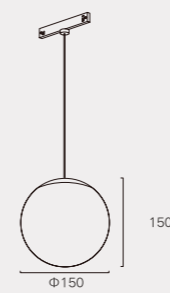

Black

General specifications

Material	Aluminum
IP	IP20
Temperature	-25 ° C~50 ° C
Warranty	5 YEARS
Voltage	24V

SIZE(MM)

Power

6W

Beam angle

350 °