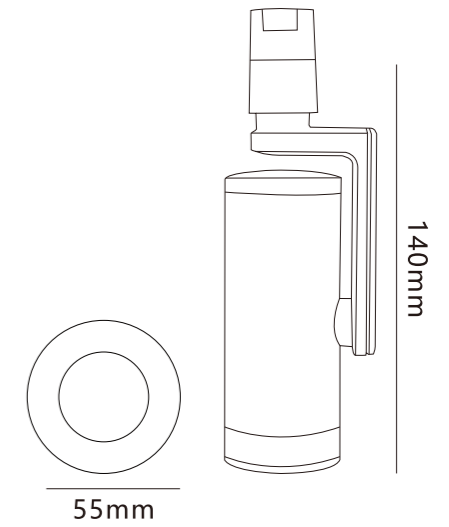

Specification sheet of Lighting products