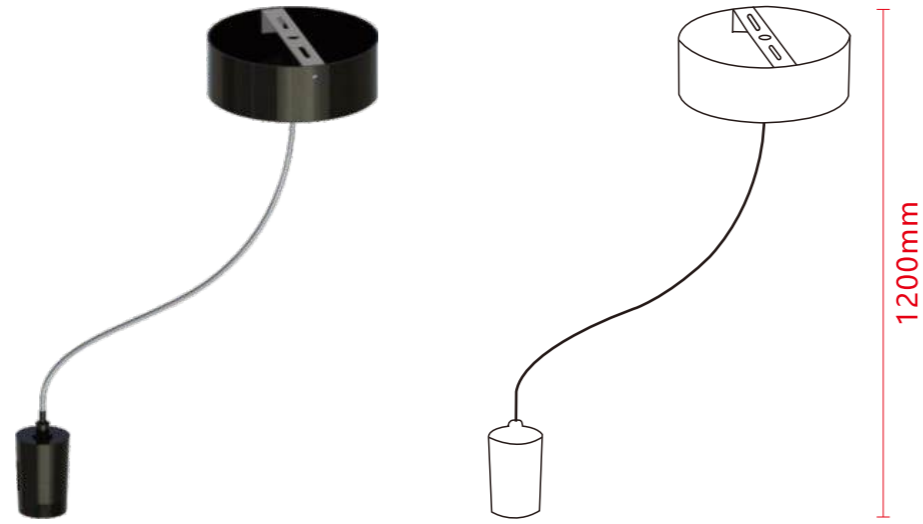

Circles meeting circles is a good idea

Ultra-thin circular linear track - used in combination
 Choose the installation method you like according to your needs

1

Orbit

2

Circular conductive hanging wire accessories

3

Circular hardware hanging wire accessories

Circular aluminum track

Circular conductive hanging wire accessories

Product Size: 1200mm Hanging line

Function

1. Circular conductive hanging wire ceiling panel.
2. Rail power supply function.
3. Use in conjunction with a power supply.