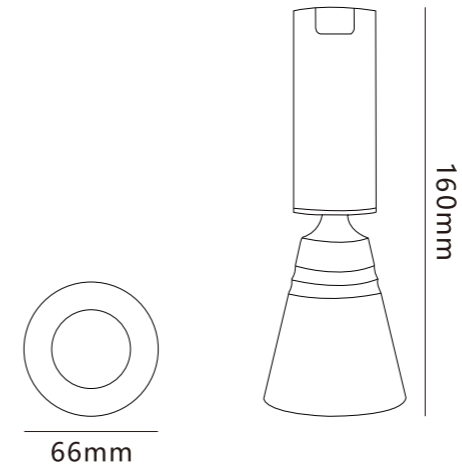

Semi-flexible conical spotlights

Power
7W

Luminous Angle
24°

Size
160*66mm

The lamp body can rotate

The color of the track shell/track strip can be freely changed