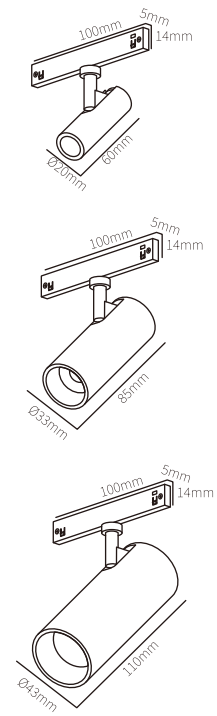

Material
Aluminum product

Body Color
Black

Protection class
IP20

Ambient temperature
-20°C~40°C

size
L232*W15*H100mm

Power
12W

Ultra-narrow magnetic track system-lamp show
5mm wide

Track Lights

size Ø20*L60mm	size Ø33*L85mm	size Ø43*L110mm
Power 3W	Power 6W	Power 12W
Diffuser lens		
Luminous Angle 24°		
Temperature 3000K / 4000K / 6000K		
Voltage DC24V		
Material Aluminum product		
Body Color Black		
Protection class IP20		
Ambient temperature -20°C~40°C		

swing 90° vertically

swing 90° horizontal

Ultra-narrow magnetic track system-lamp show
5mm wide

Track type reading light

size

Ø20*L60mm

Power

3W