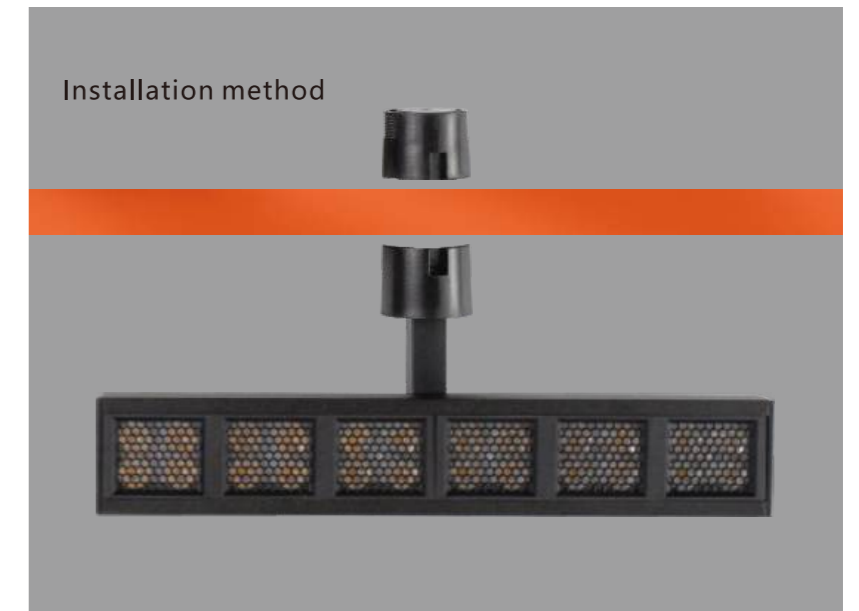

Voltage: DC48V

Colour: Black/White/Gold

CRI: ≥90

Material: Aluminum +PC

No flicker: < 3%

Optics: Lens