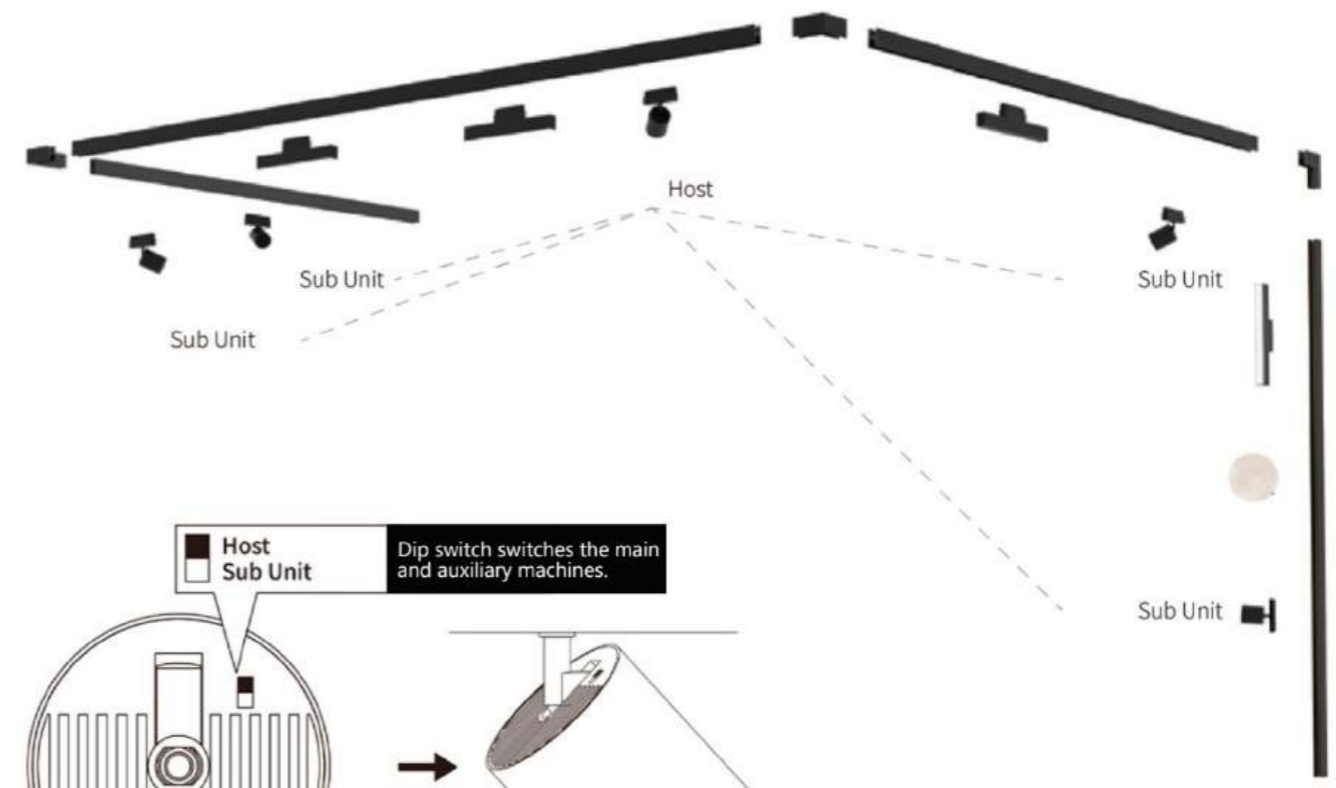

Host
Sub Unit

The Track Bluetooth Speaker has two modes of Host and Sub Unit, which can be switched between the Host and Sub Unit by dip switch on the back cover of the device.

One Host can drive N... Sub Unit