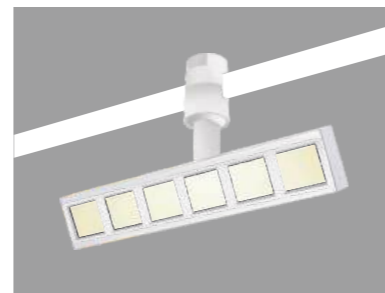

The lamp body can rotate

Folding grille lamp

Power 15W Luminous Angle 24°

Size 345*32*122mm

The color of the track shell/track strip can be freely changed

Voltage: DC48V

Colour: Black/White/Gold

CRI: ≥90