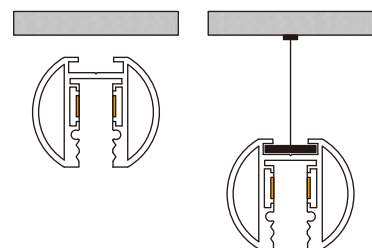

- 1000*22*18mm 
- 2000*22*18mm 
- 3000*22*18mm 

Matching parts

Conventional configuration

Track end plug

Track dust cover

Hanging wire package

Track splicing components

Track connect components