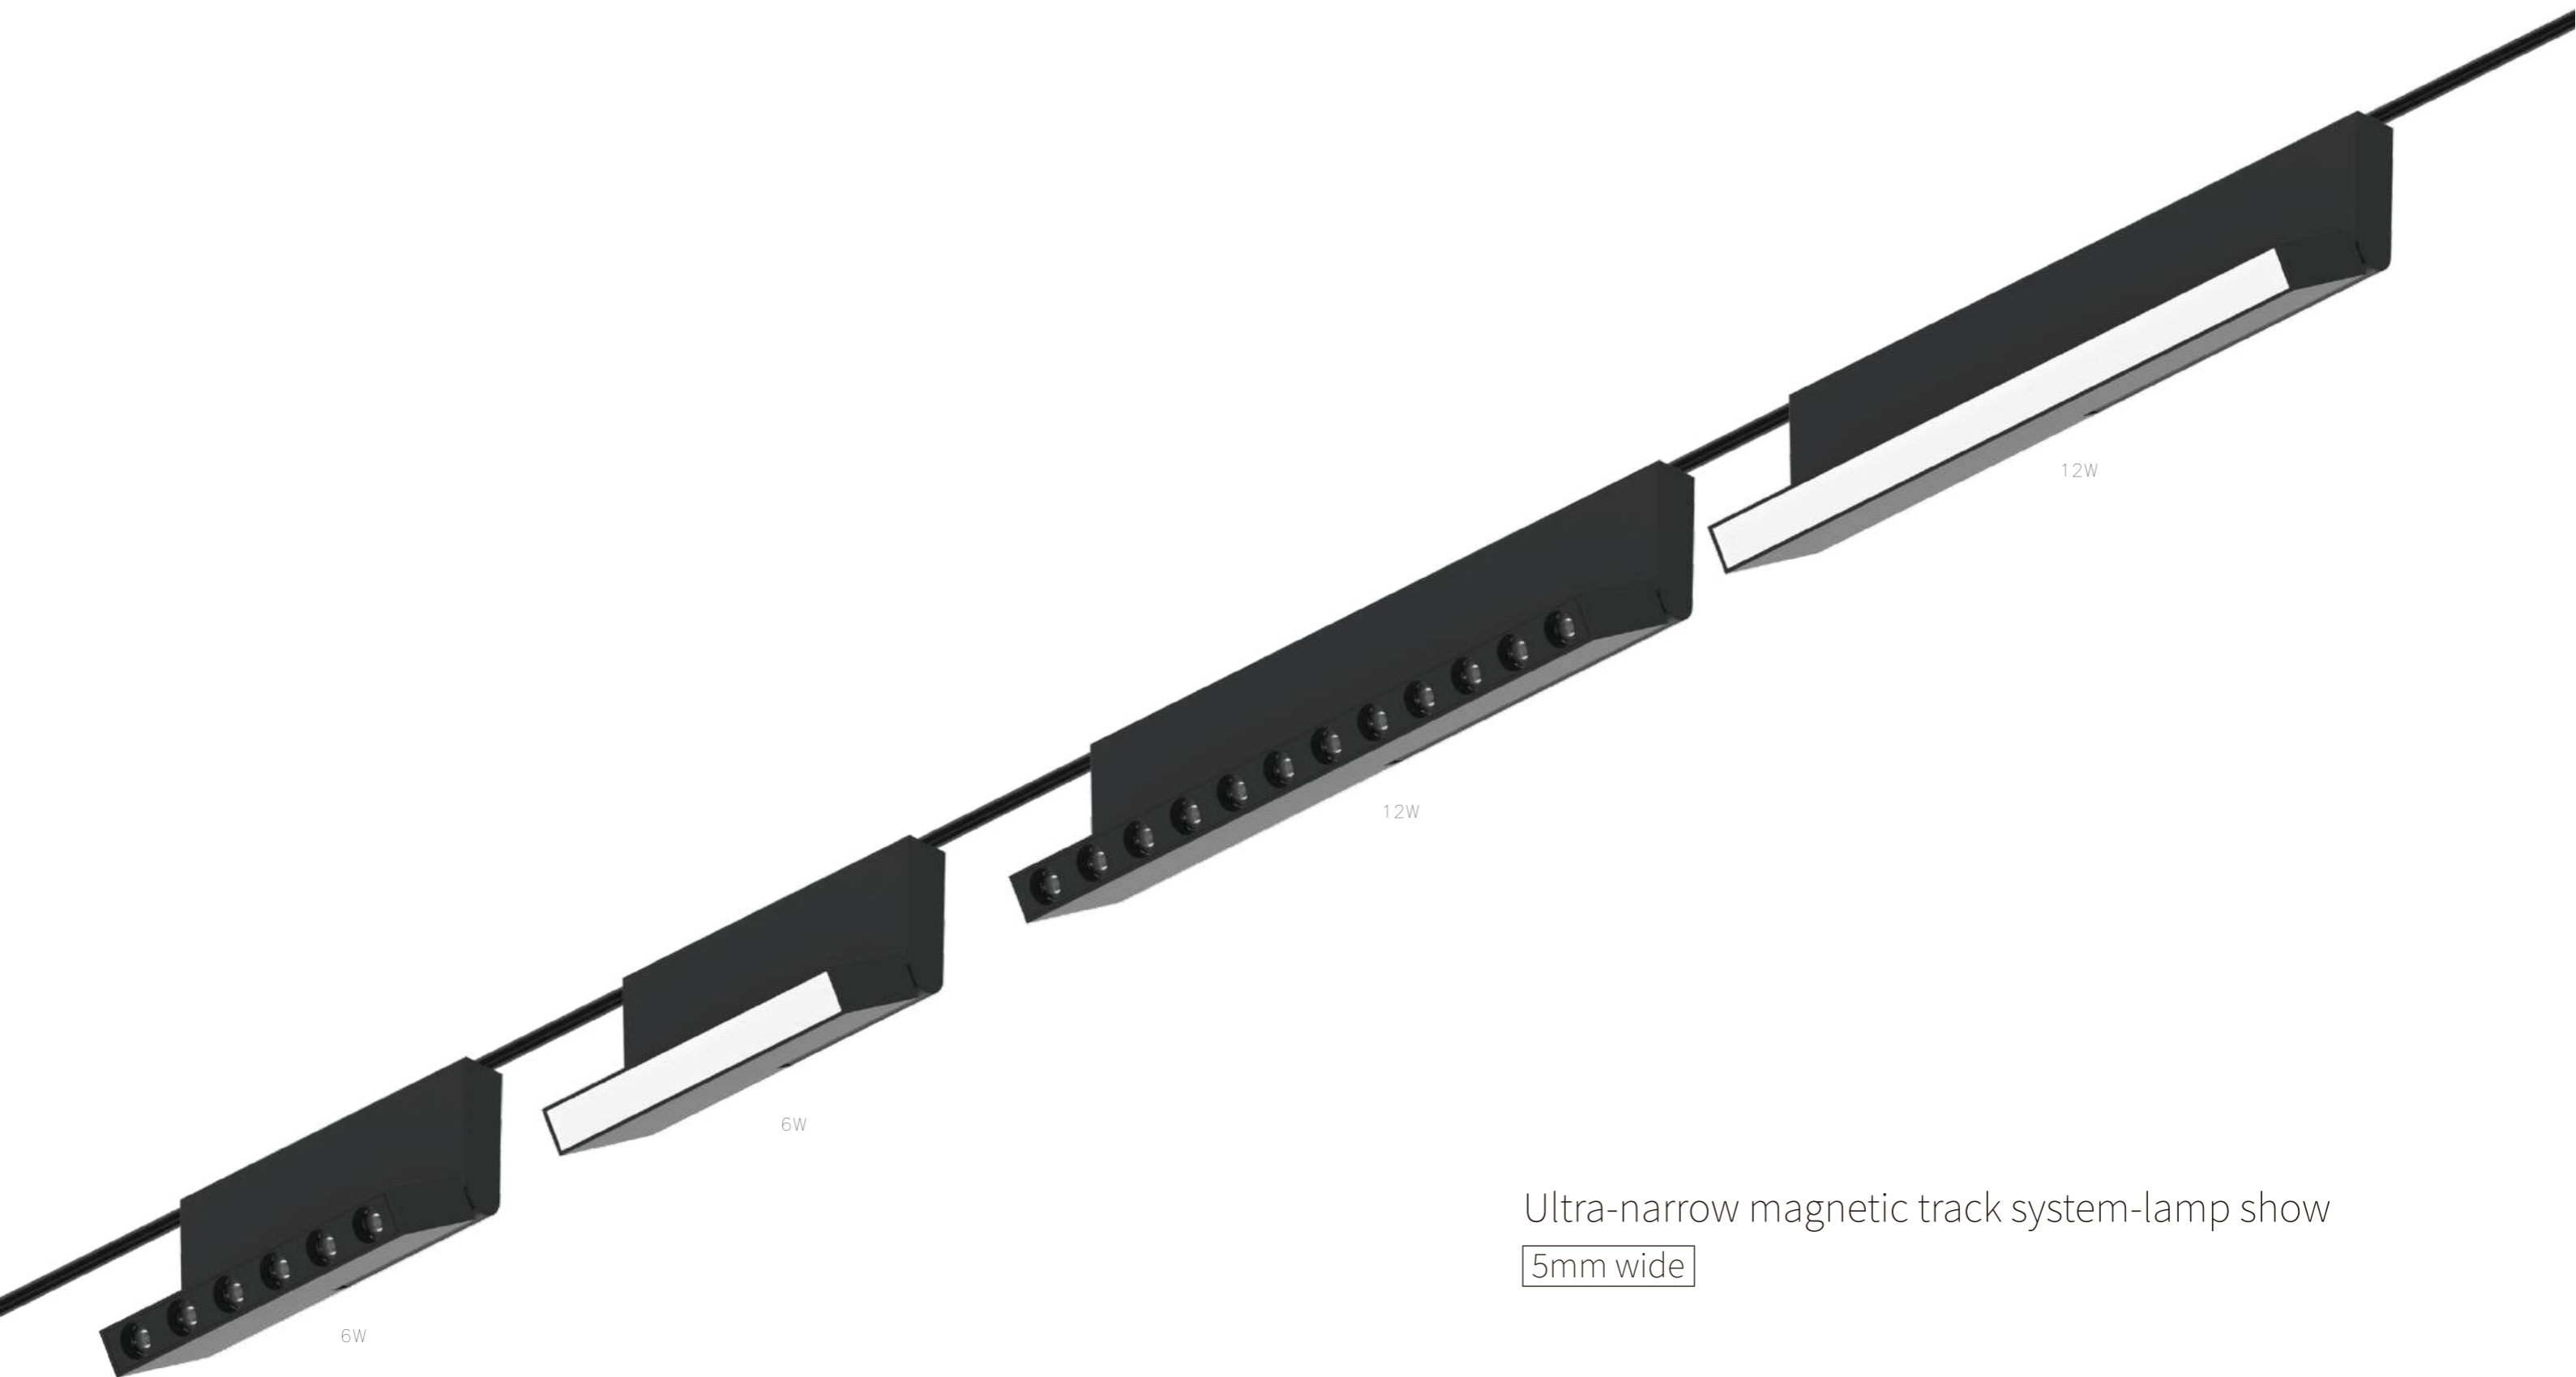

Ultra-narrow magnetic track system-lamp show
5mm wide