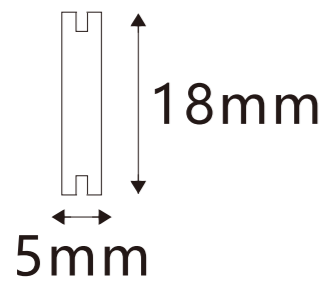

Minimum dimensions

In a minimum cross-section, two copper conductors are co-extruded with a section of thermoplastic elastomer, but still completely and safely exposed.

A slender harmonic steel band extends along the back, forming an outline and allowing different geometries to be woven and maintained. The track becomes a band that can be simply bent at the construction site to adapt to any geometric shape determined by lighting requirements and architecture.

The thermoplastic elastomer is extruded together with the positive and negative poles of the copper conductor