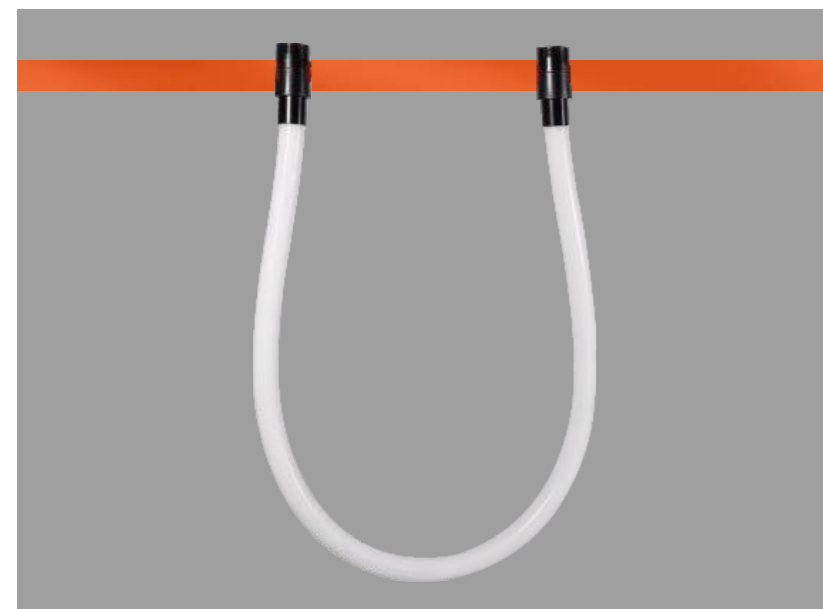

Semi-flexible silicone light strips

Power
20W

Luminous Angle
360°

Size
2000*21mm

The color of the track shell/track strip can be freely changed