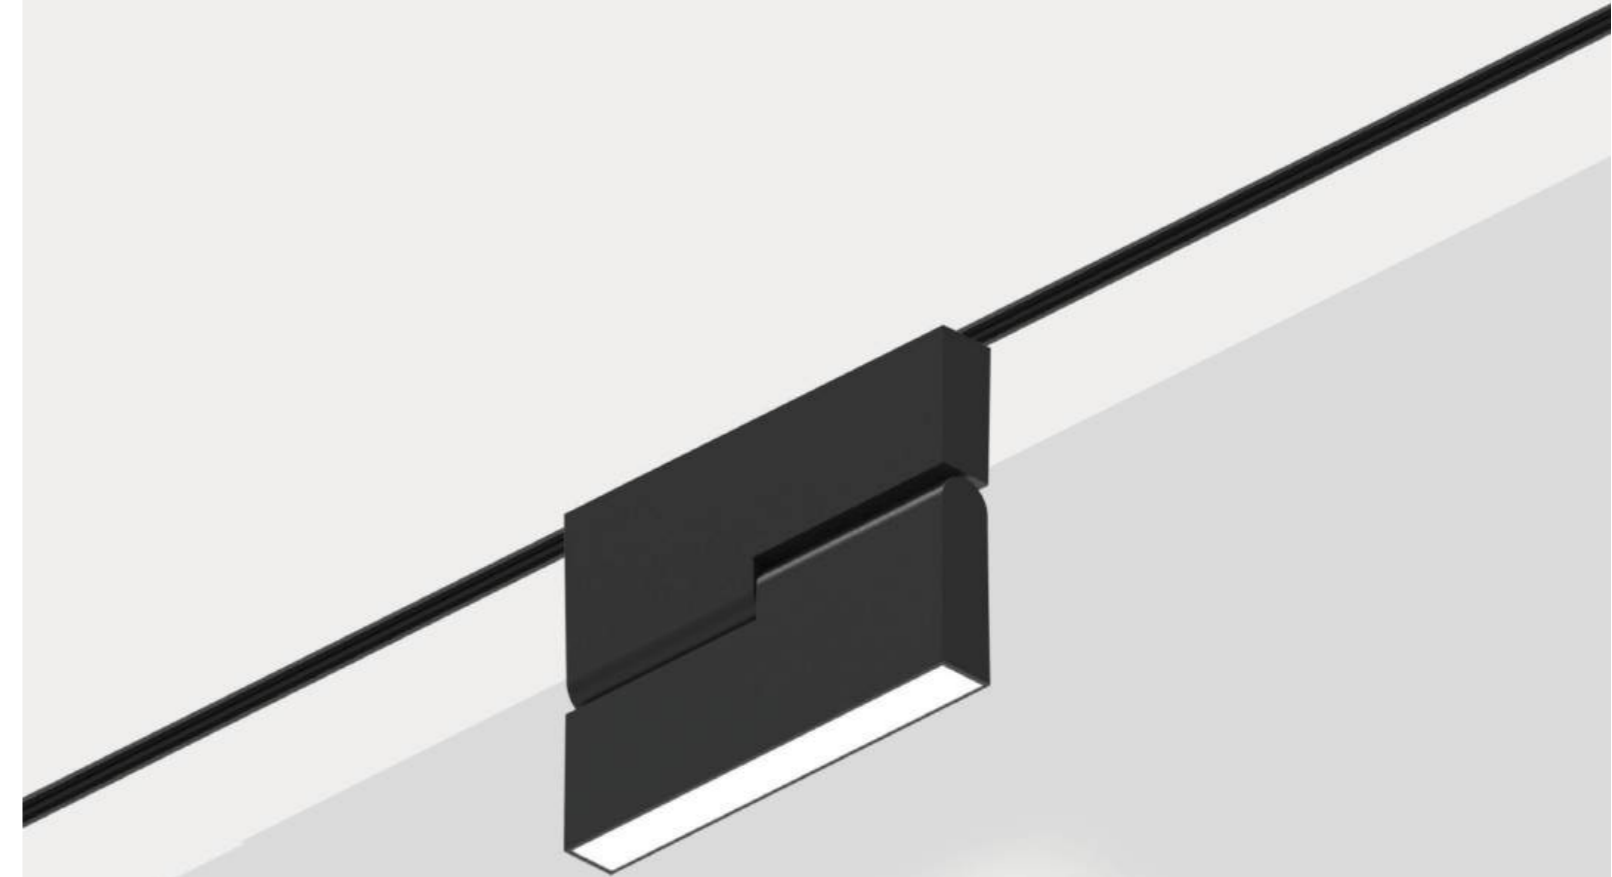

Floodlight Folding light

size
L118*W15*H100mm

Power
6W

Diffuser
PC

Luminous Angle
120°

Temperature
3000K / 4000K / 6000K

Voltage
DC24V

Material
Aluminum product

Body Color
Black

Protection class
IP20

Ambient temperature
-20°C~40°C

size
L232*W15*H100mm

Power
12W