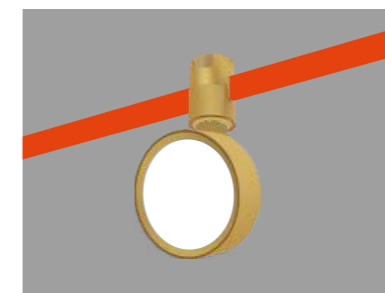

Luminous Angle
105°

Size
140*90mm

The lamp body can rotate

The color of the track shell/track strip can be freely changed

Voltage: DC48V

CRI: ≥90

Colour: Black/White/Gold

Material: Aluminum +PC