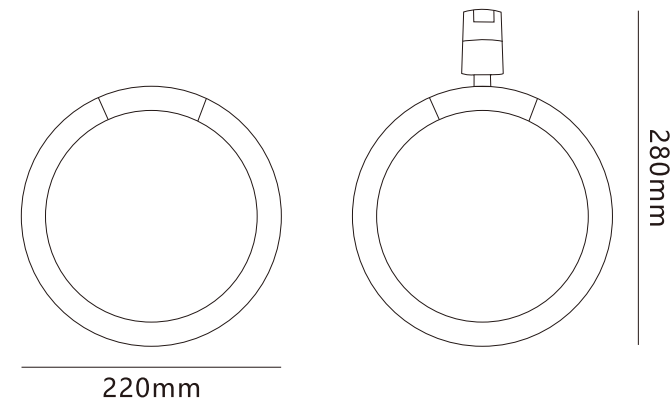

Specification sheet of Lighting products

Circular lamp

Power
8W

Luminous Angle
360°

Size
220*280mm

The lamp body can rotate

The color of the track shell/track strip can be freely changed