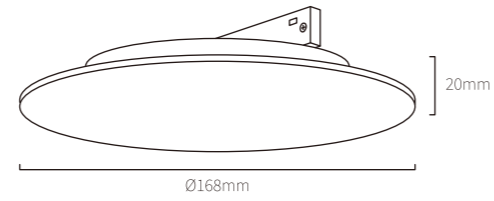

Super slim magnetic track system