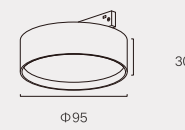

Material - Extruded aluminum profile with built-in pure copper wire guide
Surface treatment - Available in white, black
Powder coating of other colors, customizable upon request.
Size - Diameter 26.6*Length 1020/1500/2000 Other sizes can be customized upon request.

SIZE(MM)

SIZE(MM)

Power

6W

Beam angle

24 °

CCT

3000K/4000K/6000K

Diffuser

PC

SIZE(MM)

SIZE(MM)

SIZE(MM)

Power

9W

Beam angle