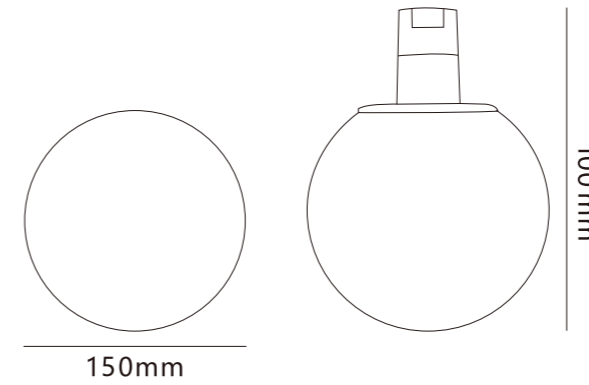

Colour: Black/White/Gold

Material: Aluminum +PC

No flicker: < 3%

Optics: PC module

Specification sheet of Lighting products

Semi flexible bulb lamp

Power
7W

Luminous Angle
180°