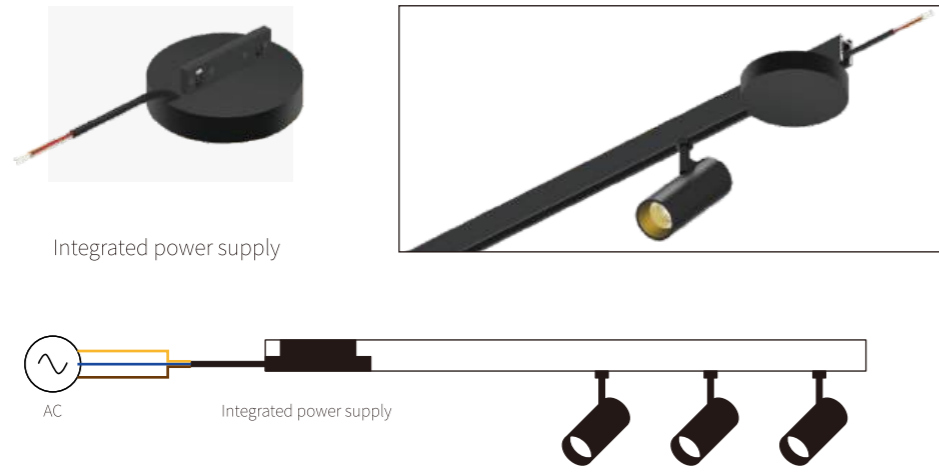

Conventional wiring of monochrome temperature lamps

Monochrome lamps - integrated power supply