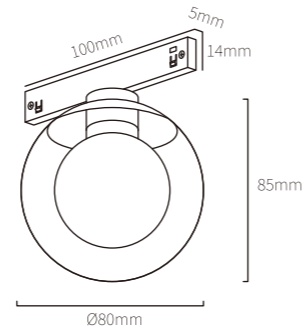

Body Color

Black

Protection class

IP20

Ambient temperature

-20°C~40°C

Frosted Glass Ball

size

Ø80*H85mm

Power

6W

Diffuser

glass

Luminous Angle

150°

Temperature