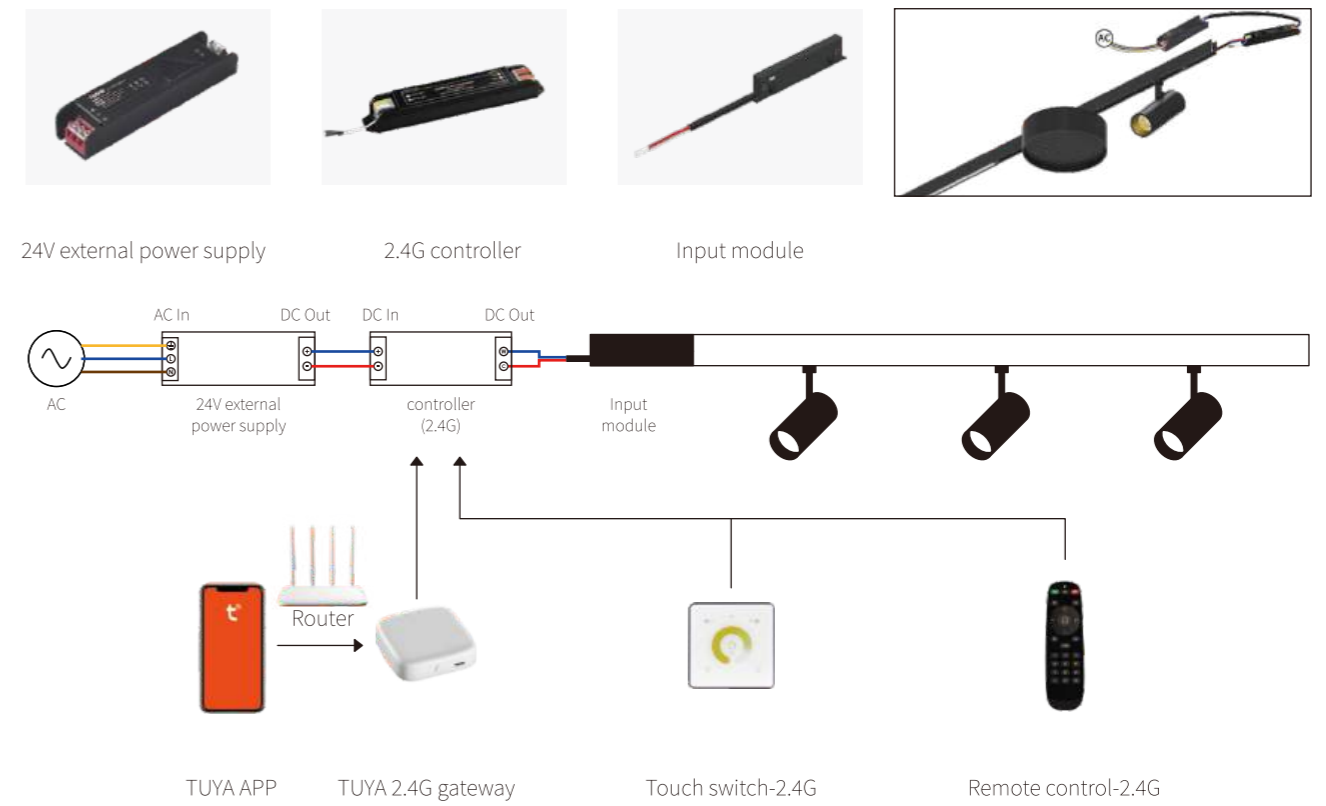

Monochrome lamps - External transformer

Monochrome lamps - Connected with external 0-10V Dimming

Monochrome lamps - Connected with external DALI Dimming

3CCT lamps built-in intelligent power group control dimming color temperature

3CCT luminaire - integrated intelligent power supply

3CCT lamps external intelligent power supply group control dimming color temperature

3CCT luminaire - Connect an external transformer and an external controller