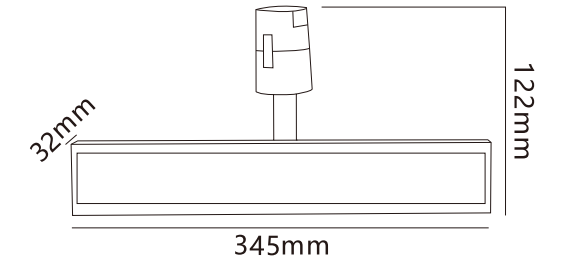

Specification sheet of Lighting products

Semi-soft floodlight

Power 10W   Luminous Angle 120°

Size 230*32*122mm

The lamp body can rotate

Semi-soft floodlight

Power 18W   Luminous Angle 120°

Size 345*32*122mm

The color of the track shell/track strip can be freely changed

Voltage: DC48V

Colour: Black/White/Gold

CRI: ≥90

Material: Aluminum +PC

No flicker: < 3%

Optics: PC module