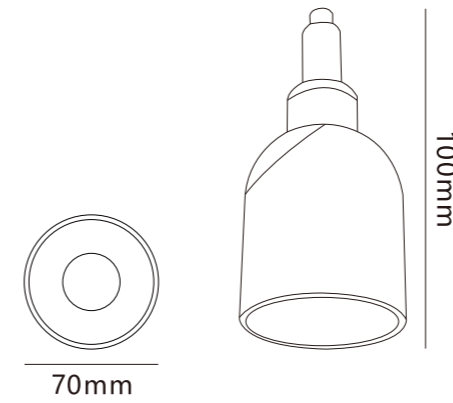

Specification sheet of Lighting products

Universal hanging wire lamp

Power
7W

Luminous Angle
24°

Size
70*100mm

The color of the track shell/track strip can be freely changed