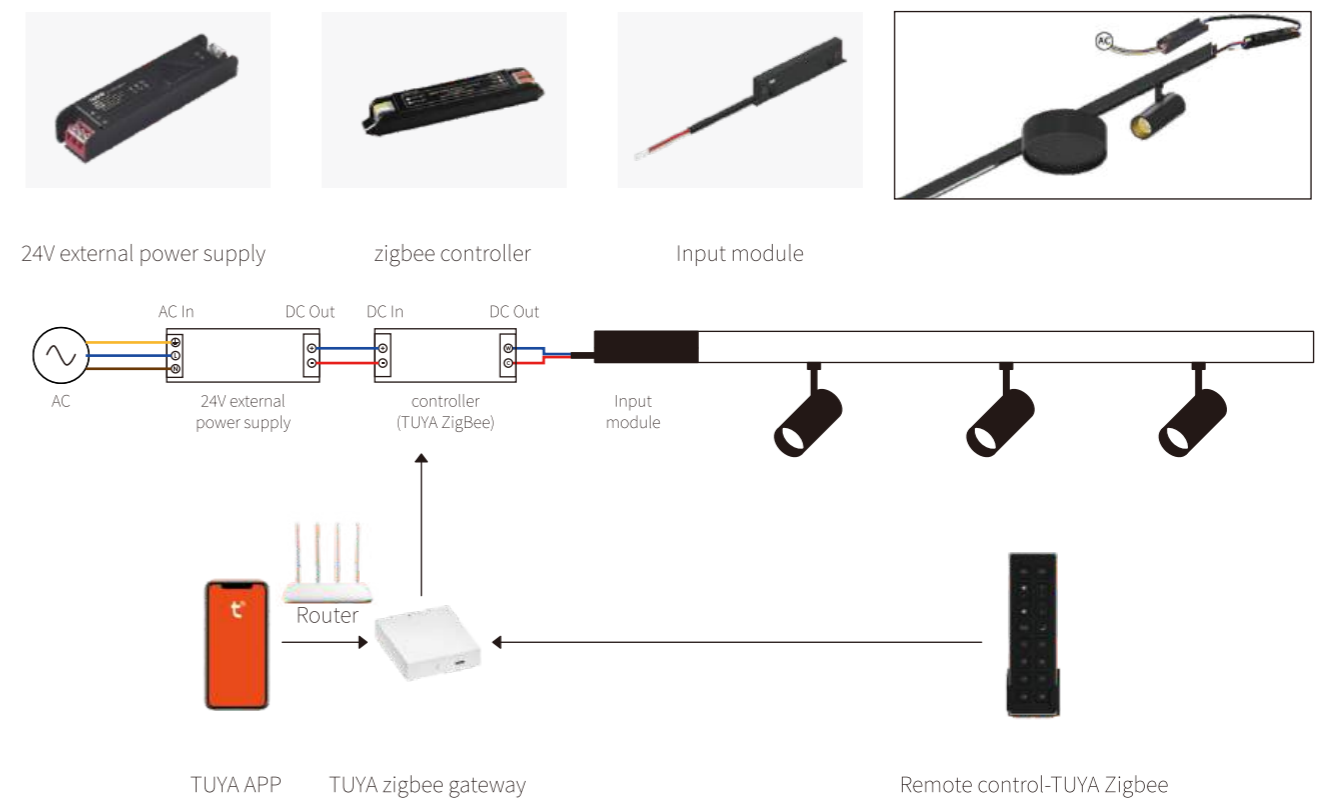

Monochrome lamps - External transformer

Monochrome lamps - Connected with external 0-10V Dimming

Monochrome lamps - Connected with external DALI Dimming

3CCT lamps built-in intelligent power group control dimming color temperature

3CCT luminaire - integrated intelligent power supply

3CCT lamps external intelligent power supply group control dimming color temperature

3CCT luminaire - Connect an external transformer and an external controller