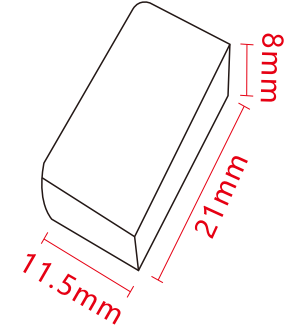

Function

1. Semi-flexible plastic hardware track fixing head.

Installation steps

Braided track accessories

Track plug

Product Size: 21×8×11.5mm

Function

1. Track plug cover.
2. Aesthetic function.