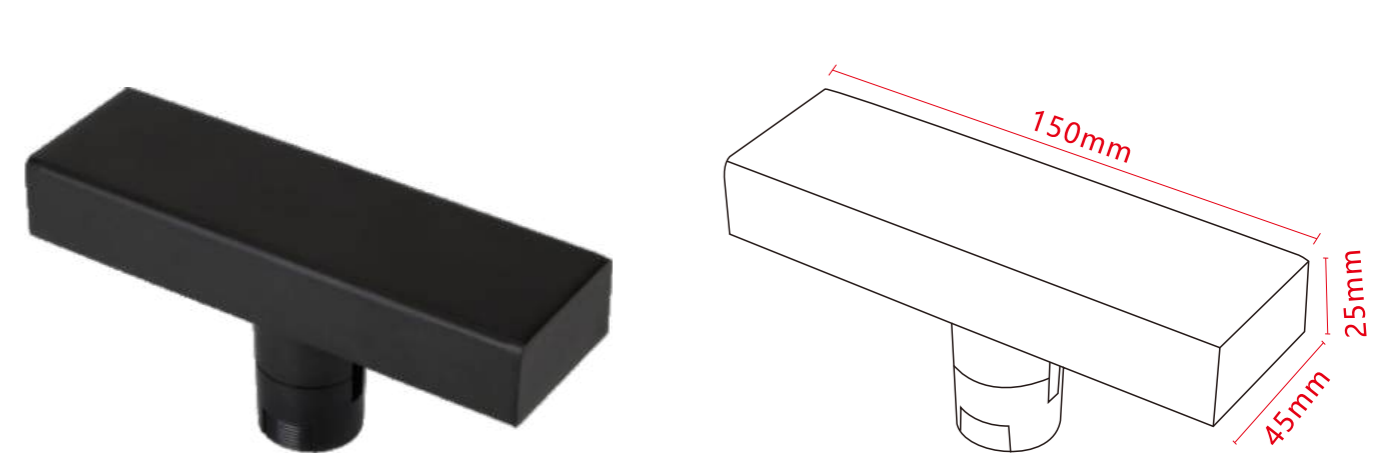

Power supply product specification sheet