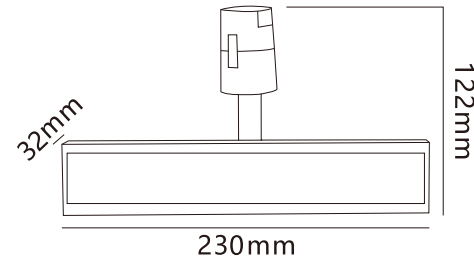

Specification sheet of Lighting products

Semi-soft floodlight

Power 10W   Luminous Angle 120°

Size 230*32*122mm

The lamp body can rotate