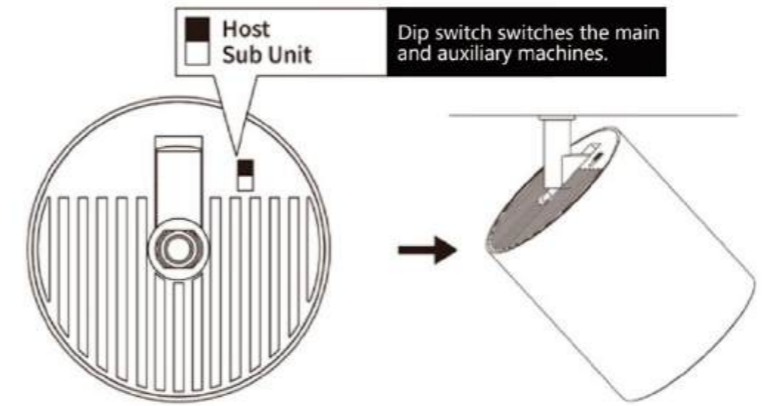

Host
Sub Unit

The Track Bluetooth Speaker has two modes of Host and Sub Unit, which can be switched between the Host and Sub Unit by dip switch on the back cover of the device.

One Host can drive N... Sub Unit