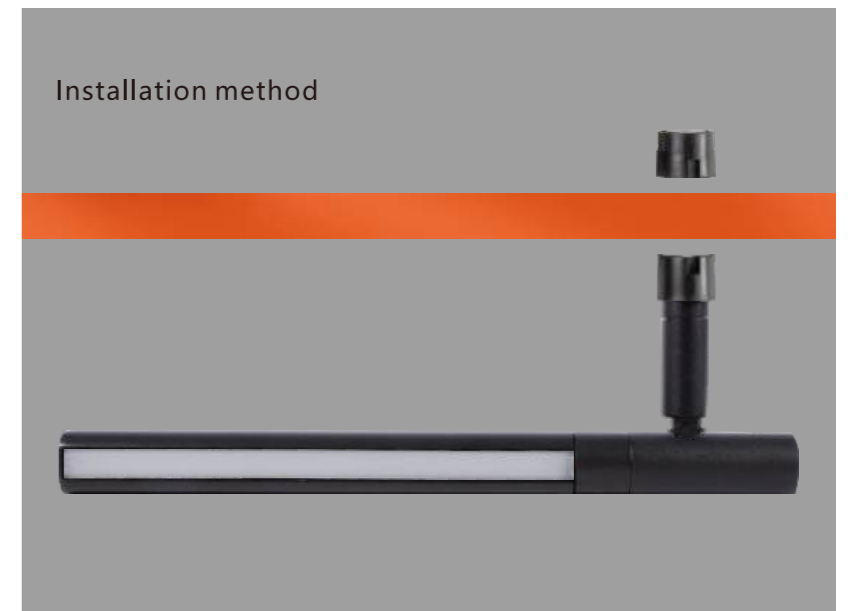

CRI: ≥90

Colour: Black/White/Gold

Material: Aluminum +PC

No flicker: < 3%

Optics: PC module

The relationship between light and space

With the power of light, complementing art, the fusion of light brings rich vitality to the parachute. In the changes of day and night, it alters the atmosphere of the entire space through subtle tones.