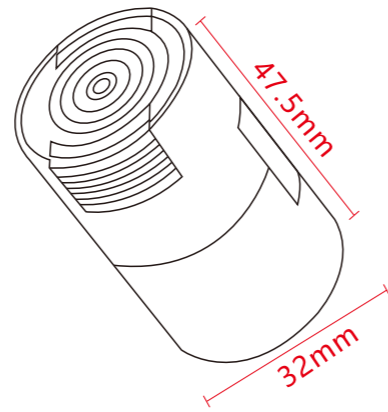

Braided track accessories