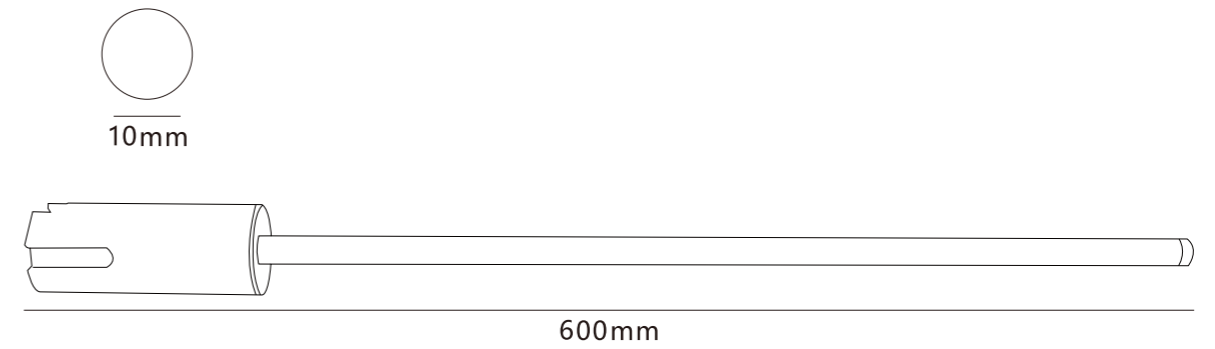

Specification sheet of Lighting products

Semi flexible D12 long tube lamp

Power
2W

Luminous Angle
18°

Size
10*600mm

The lamp body can rotate

The color of the track shell/track strip can be freely changed