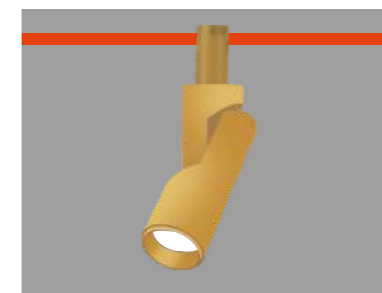

Size
40*117mm

The lamp body can rotate

The color of the track shell/track strip can be freely changed

Voltage: DC48V

CRI: ≥90

Colour: Black/White/Gold

Material: Aluminum +PC

No flicker: < 3%