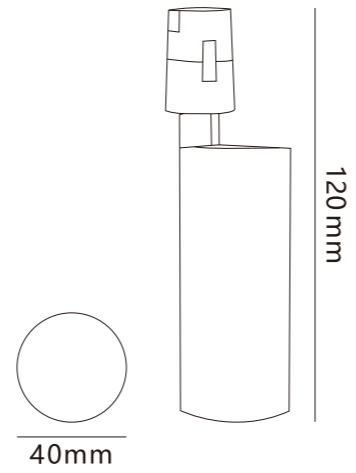

Material: Aluminum +PC

No flicker: < 3%

Optics: Lens

Specification sheet of Lighting products

Semi soft spotlights

Power 9W Luminous Angle 24°

Size 40*120 mm

The lamp body can rotate