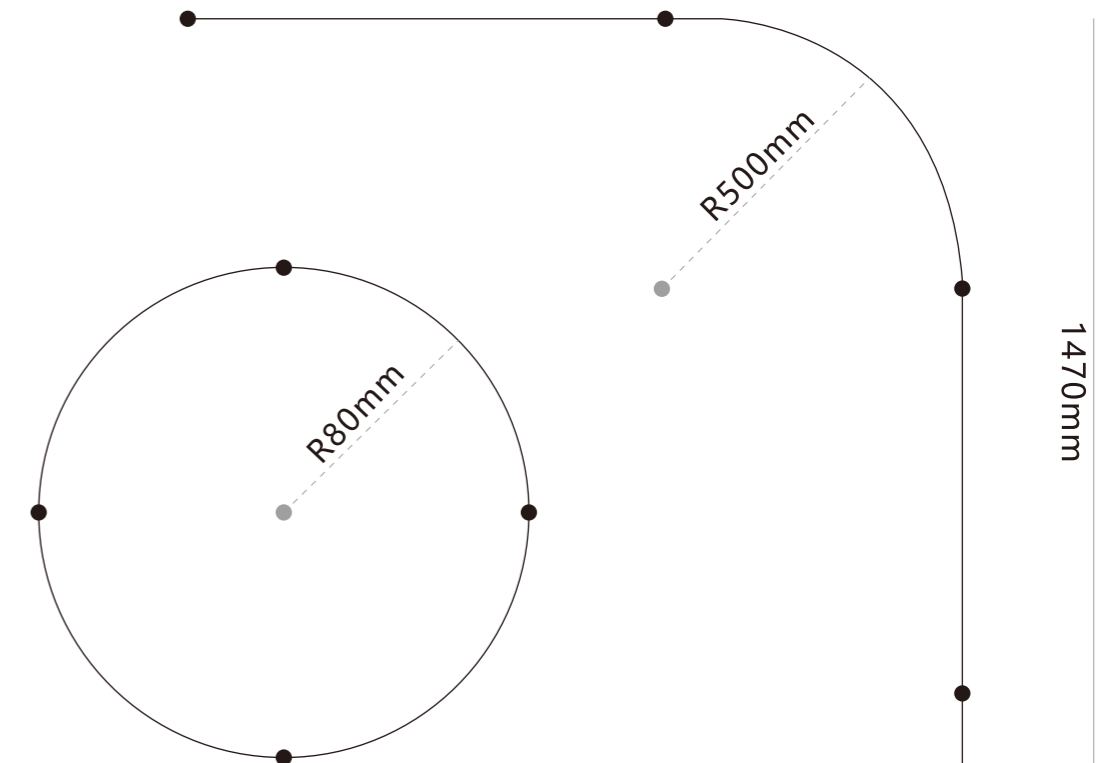

■ Track delivery

5-10-20 meters per roll

■ Minimum curvature radius

More and more configurations, from the smallest to the largest extensions, some cases of wall and ceiling layouts

The semi-flexible track is a multi-functional and creative lighting system that elevates the concept of the track Reach a new height.