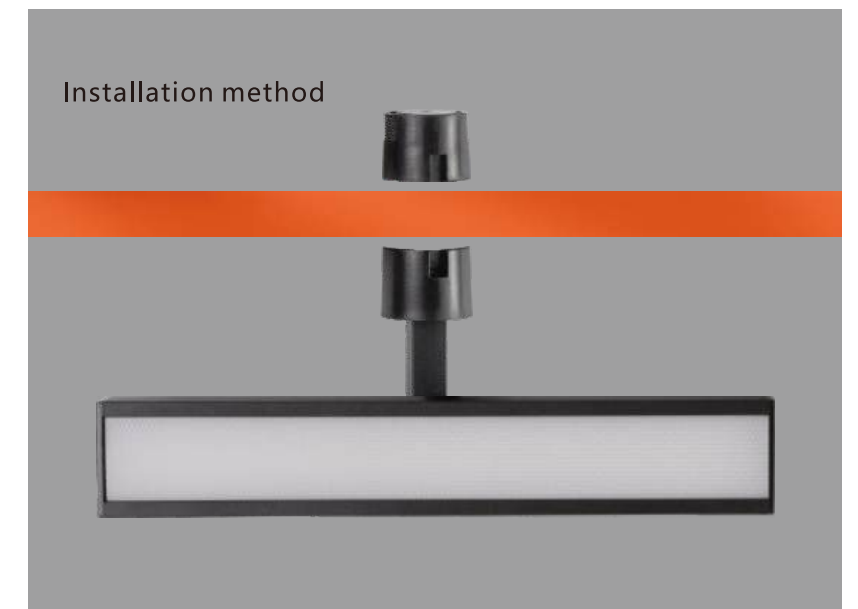

CRI: ≥90

Material: Aluminum +PC

No flicker: < 3%

Optics: PC module

Specification sheet of Lighting products

Folding grille lamp

Power 10W Luminous Angle 24°

Size 230*32*122mm