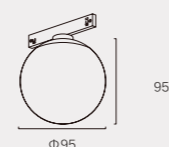

SIZE(MM)

Power

6W

Beam angle

180 °

CCT

3000K/4000K/6000K

Diffuser