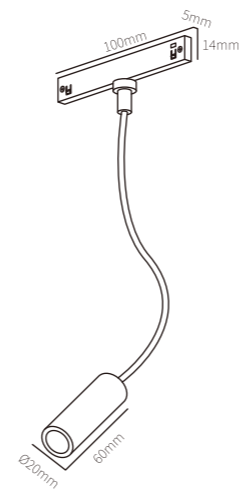

size Ø20*L60mm	size Ø33*L85mm	size Ø43*L110mm
Power 3W	Power 6W	Power 12W
Diffuser lens		
Luminous Angle 24°		
Temperature 3000K / 4000K / 6000K		
Voltage DC24V		
Material Aluminum product		
Body Color Black		
Protection class IP20		
Ambient temperature -20°C~40°C		

swing 90° vertically

swing 90° horizontal

Ultra-narrow magnetic track system-lamp show
5mm wide

Track type reading light

size

Ø20*L60mm

Power

3W