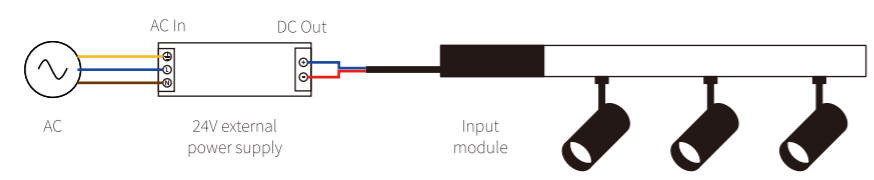

Monochrome lamps - External transformer