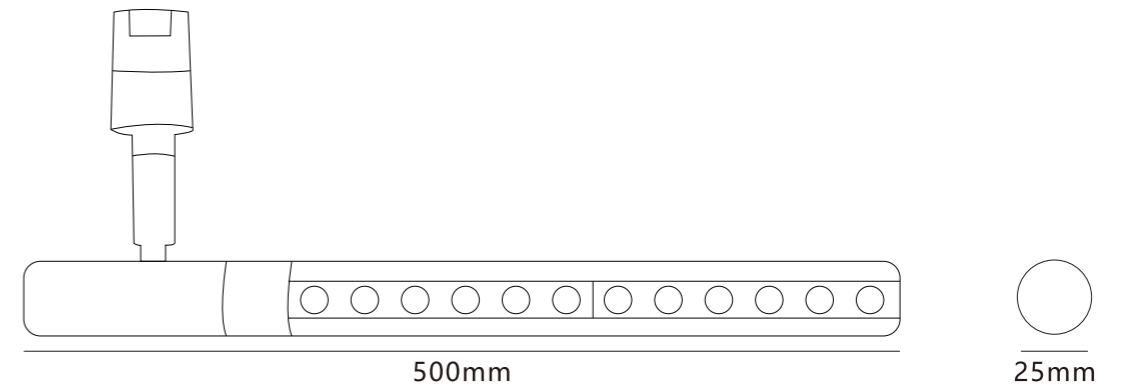

Material: Aluminum +PC

No flicker: < 3%

Optics: Lens

Specification sheet of Lighting products

Spliced rotating spotlights

Power
15W

Luminous Angle
24°

Size
25*500mm