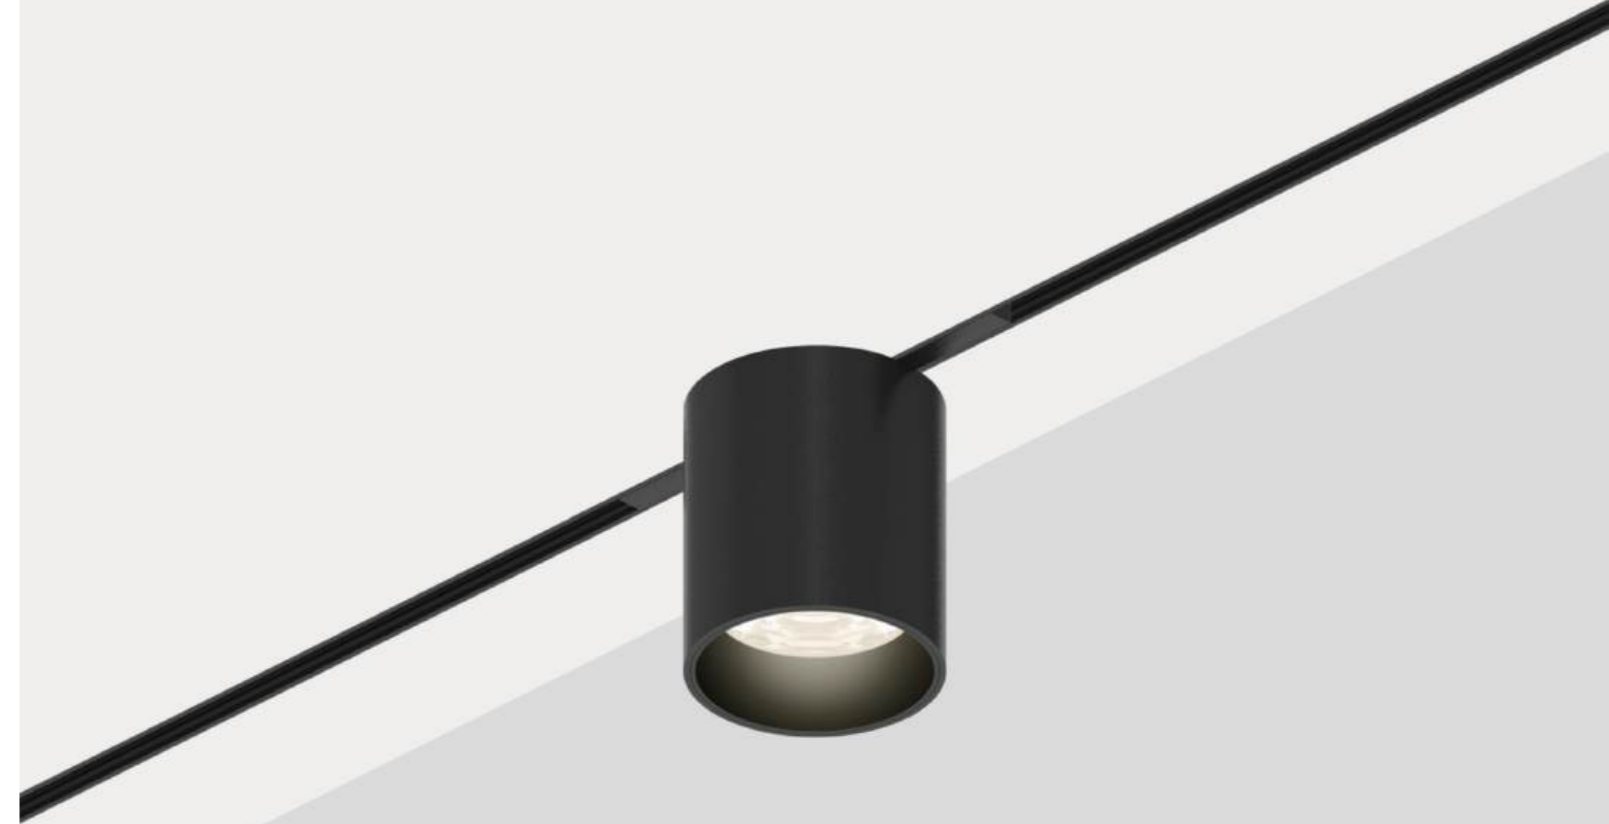

Surface mounted spotlights

size

Ø50*H57mm

Power

6W

Diffuser

lens

Luminous Angle

24°

Temperature

3000K / 4000K / 6000K

Voltage

DC24V

Material

Aluminum product

Body Color

Black

Protection class

IP20

Ambient temperature

-20°C~40°C