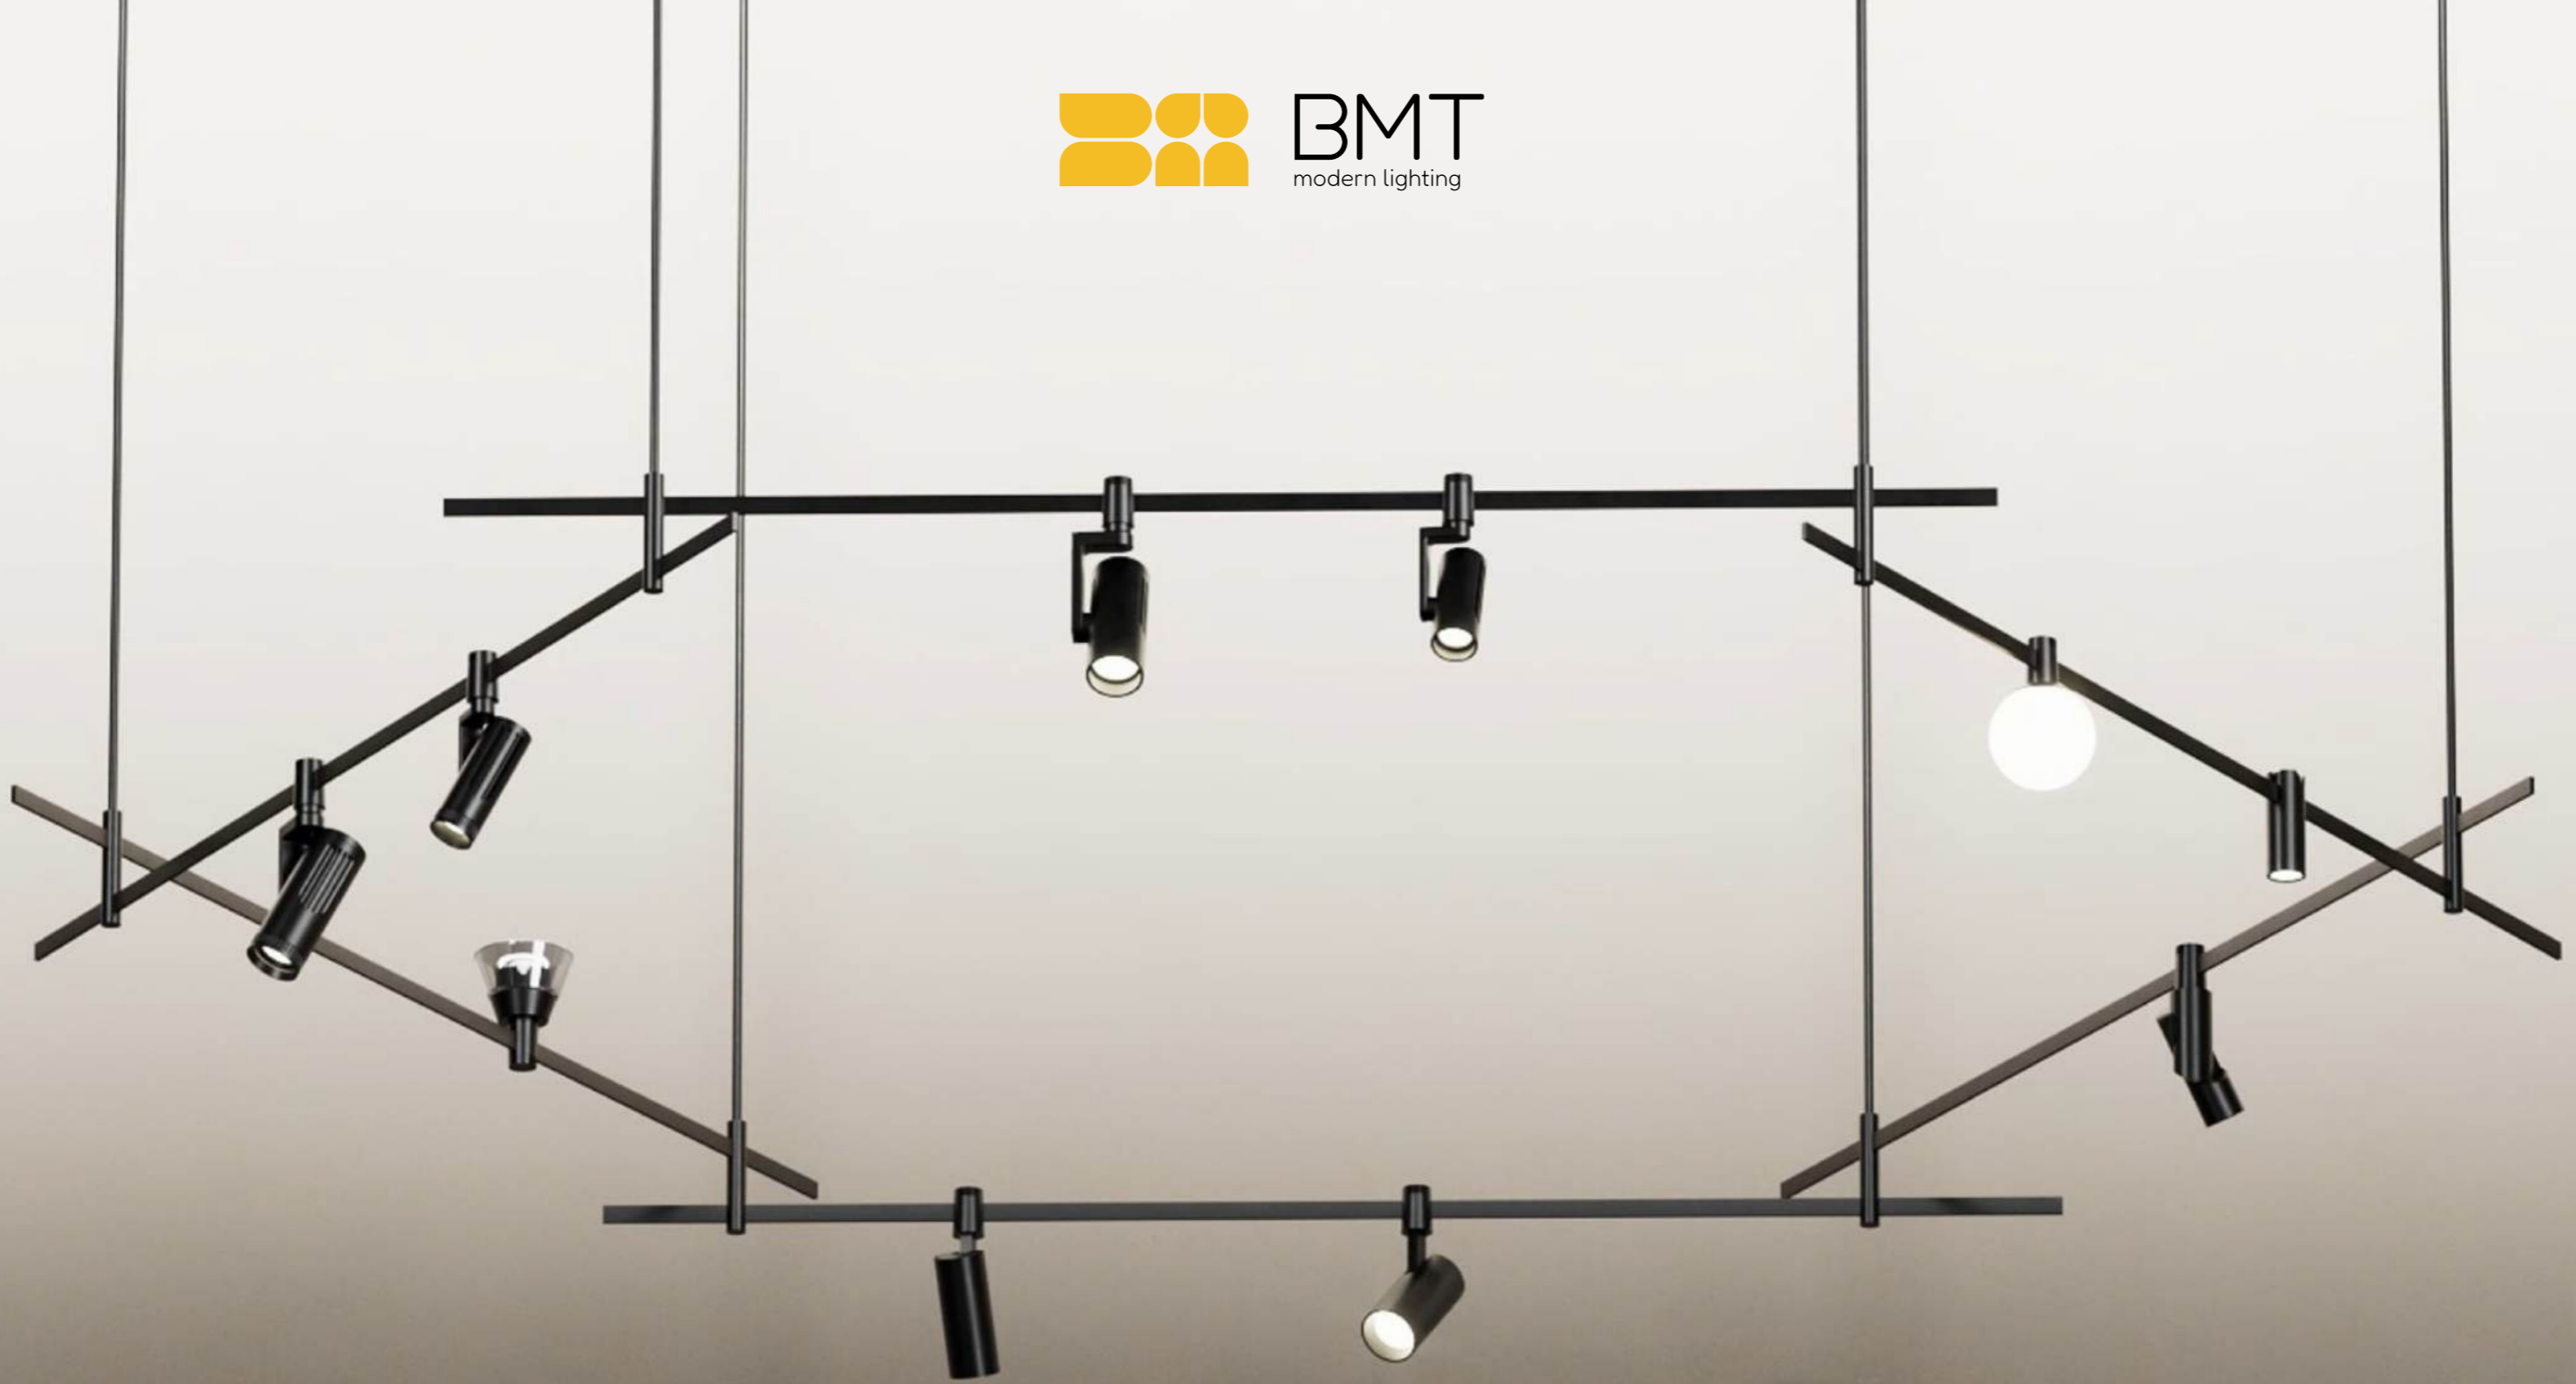

Function

1. Semi-flexible plastic hardware track fixing head.

Installation steps

Braided track accessories

Track plug

Product Size: 21×8×11.5mm

Function

1. Track plug cover.
2. Aesthetic function.

Installation steps

Braided track accessories

Adapter module

Product Size: 62×26×12mm

Function

1. Hardware connectors for semi-flexible tracks.
2. Change the direction of the orbit.

Installation steps

It is a great idea to continuously connect the tracks to create the required shapes, which is very practical.
Applicable to commercial Spaces