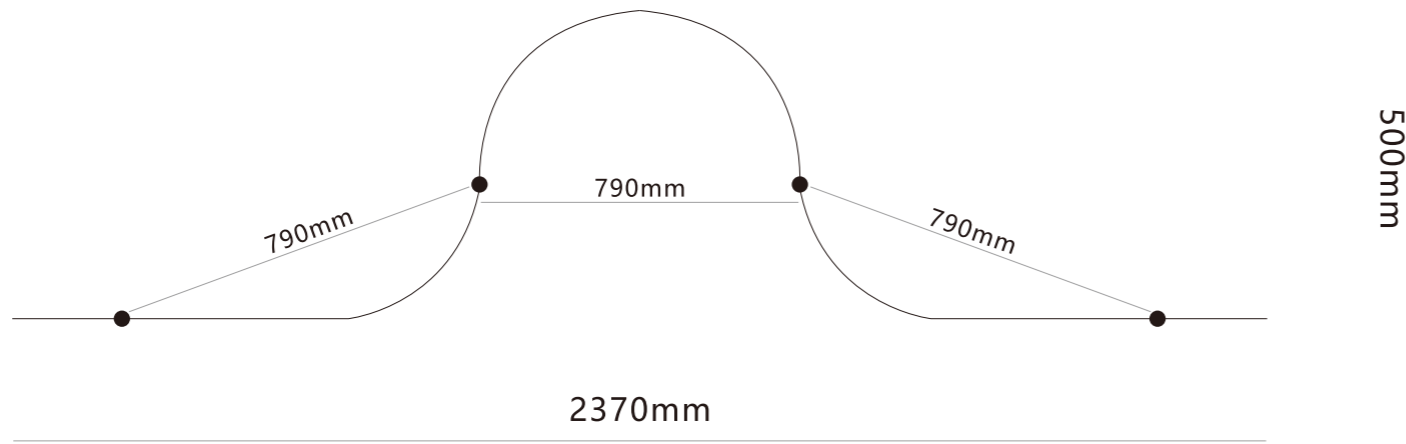

■ Track delivery

5-10-20 meters per roll

■ Minimum curvature radius

More and more configurations, from the smallest to the largest extensions, some cases of wall and ceiling layouts

The semi-flexible track is a multi-functional and creative lighting system that elevates the concept of the track Reach a new height.