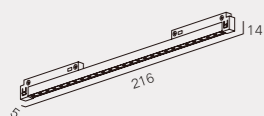

LINEAR GRILLE LIGHTS

LINEAR FLOODLIGHT

FOLDING GRILLE LIGHTS

FOLDING FLOODLIGHT

SIZE(MM)

Power

6W

Beam angle