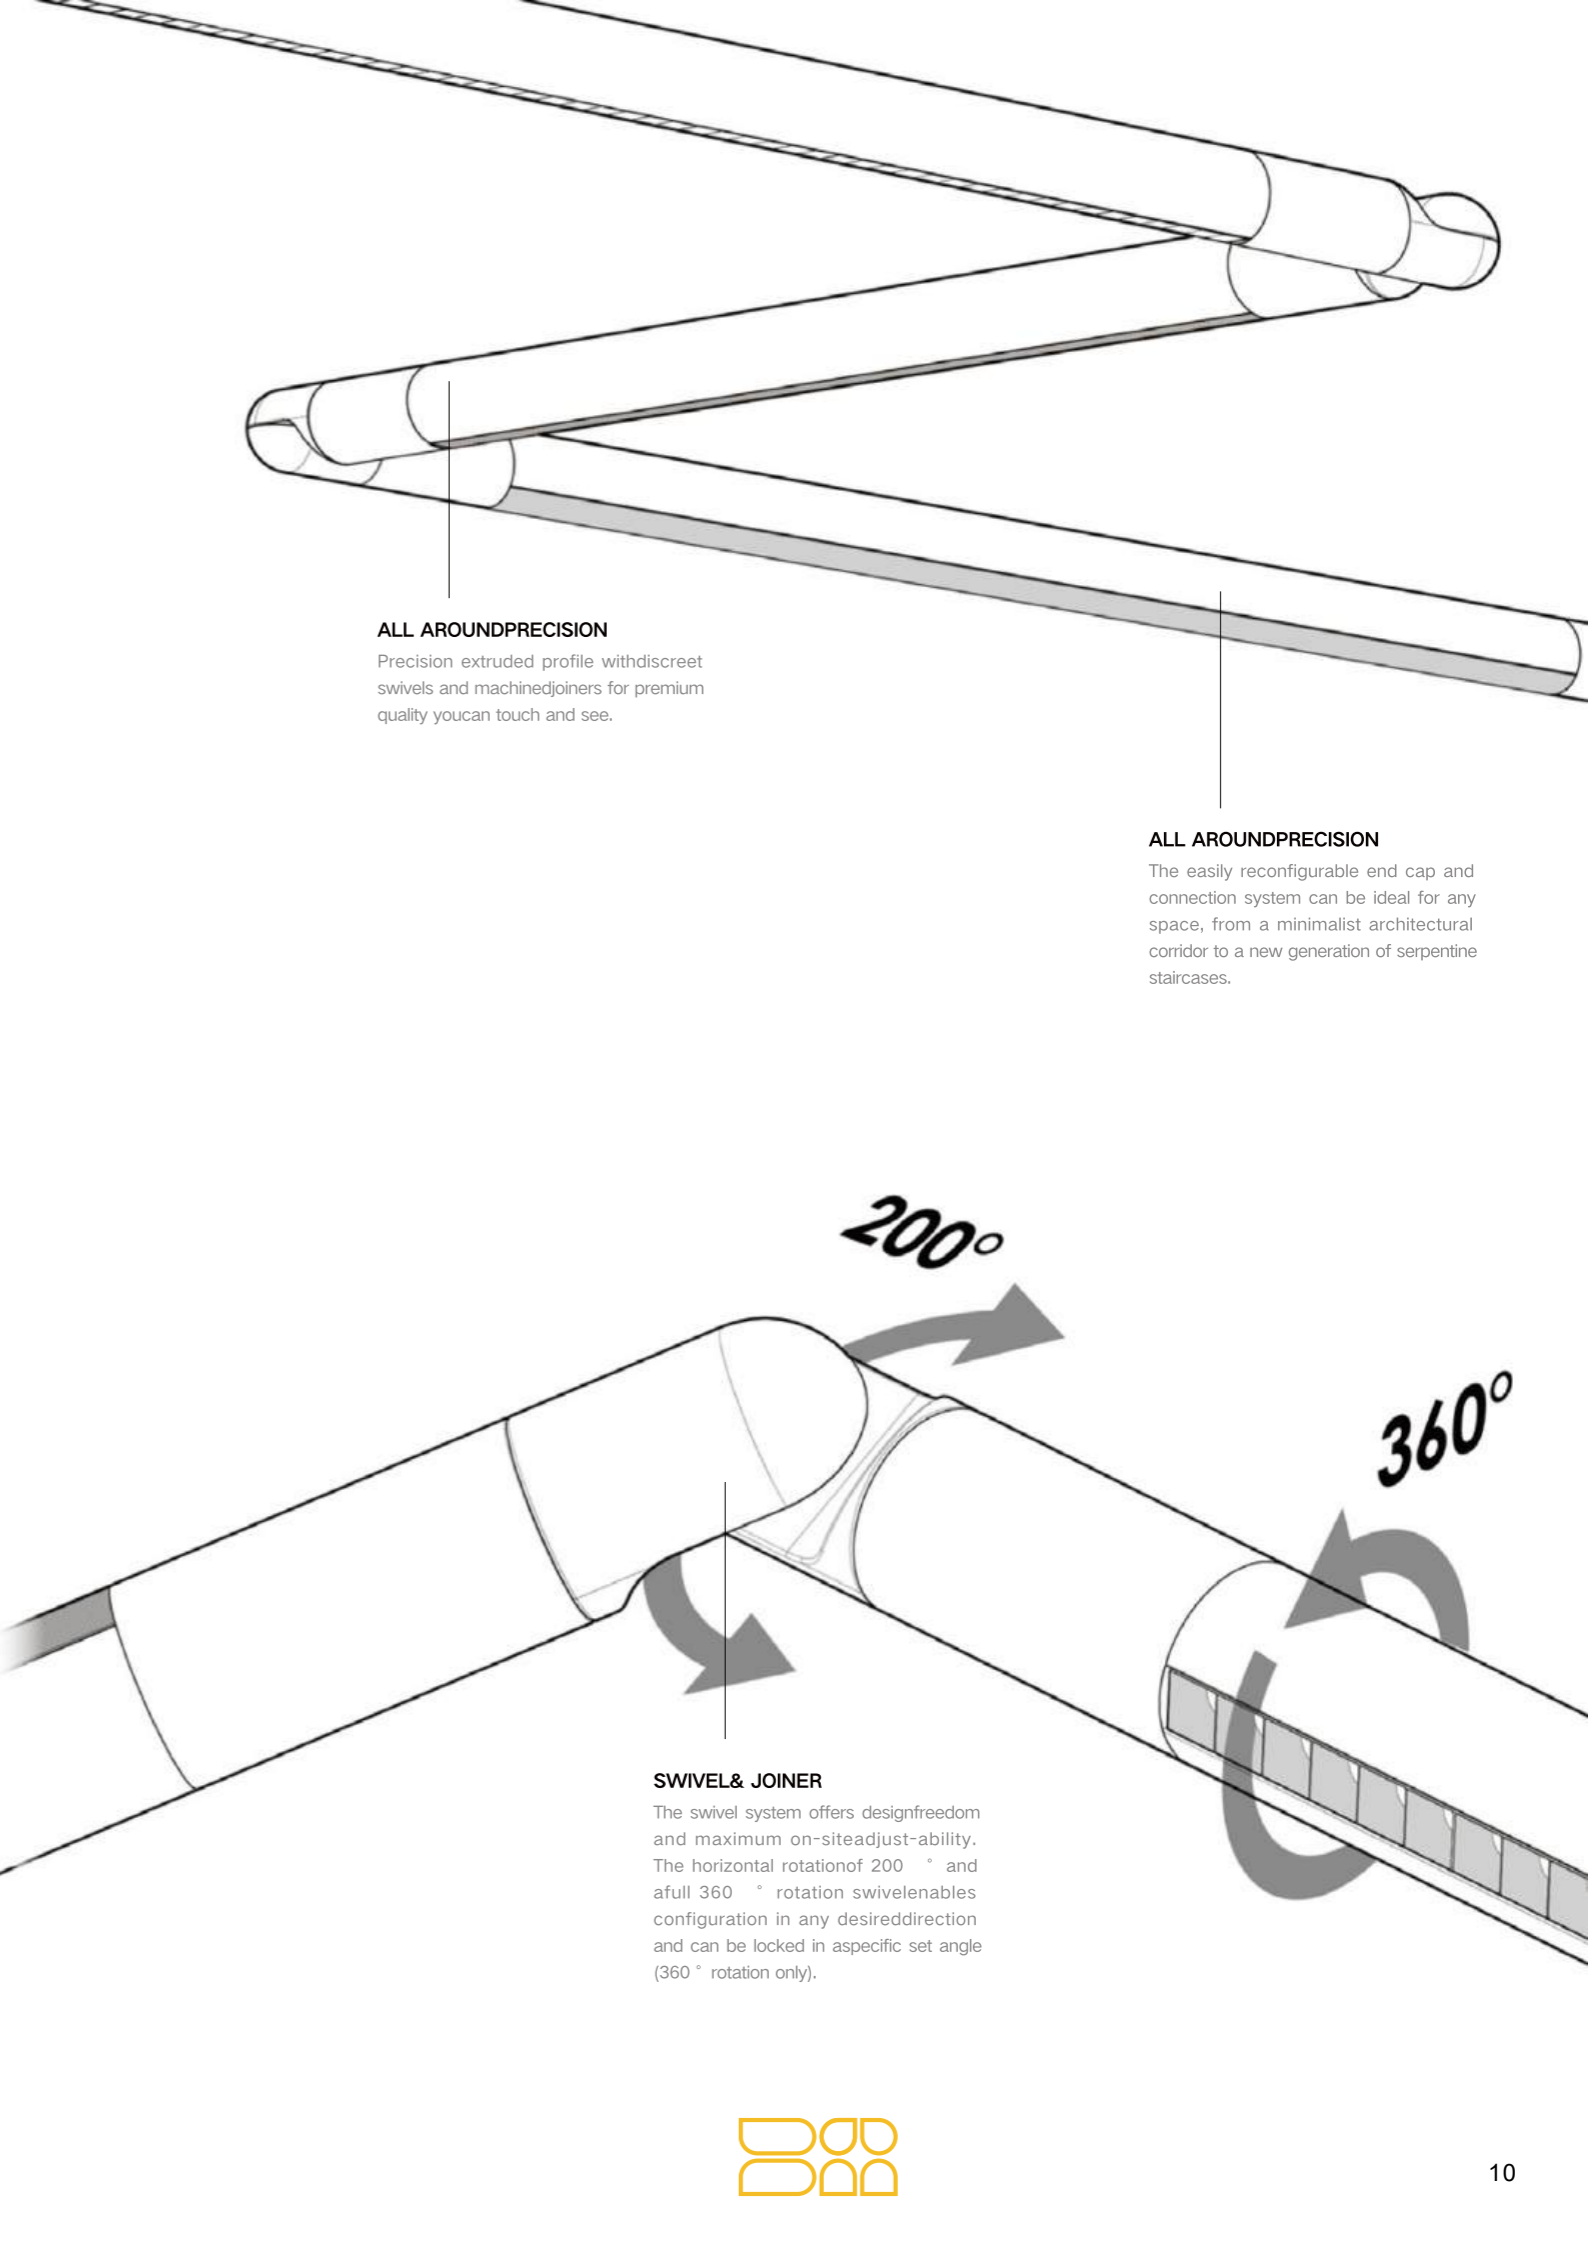

Material
Aluminum

Material
Aluminum

Material
Aluminum

Material
Aluminum

Material
Aluminum

Material
Aluminum

360° rotating connector to control the direction of the light. It can also form countless shapes, making the scene design more rich and free.