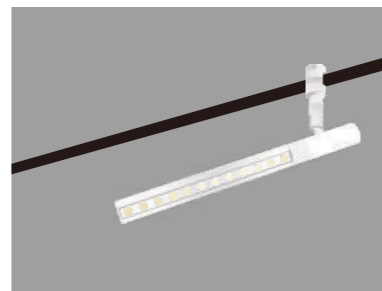

Spliced rotating spotlights

Power
15W

Luminous Angle
24°

Size
25*500mm

The lamp body can rotate

The color of the track shell/track strip can be freely changed