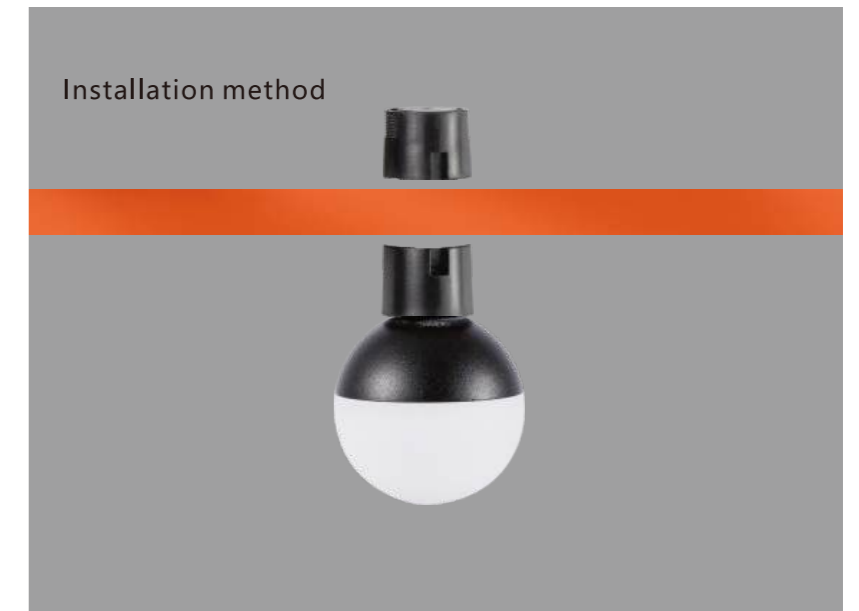

Voltage: DC48V

CRI: ≥90

Colour: Black/White/Gold

Material: Aluminum +PC

No flicker: < 3%

Optics: PC module