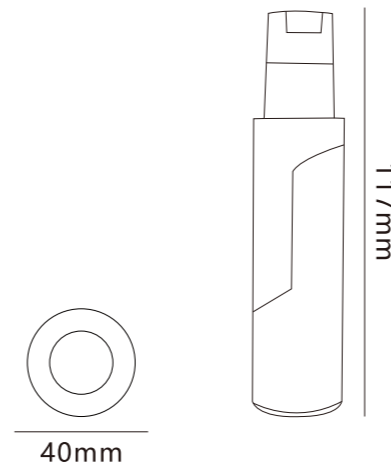

Spotlight B

Power
7W

Luminous Angle
24°

Size
40*117mm

The lamp body can rotate

The color of the track shell/track strip can be freely changed

Voltage: DC48V

CRI: ≥90

Colour: Black/White/Gold

Material: Aluminum +PC

No flicker: < 3%

Optics: Lens