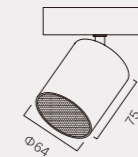

BMT
modern lighting

Track Bluetooth speaker

TRACK BLUETOOTH SPEAKER

SIZE(MM)

Power

10W

Voltage

DC24V-48V/AC85V-265V

Bluetooth Version

V5.4

Signal Frequency

12DB

Distance Between Host & Sub Unit

20 meters barrier-free

Material

PC

Protection class

IP20

Ambient temperature

-20 ° C~40C