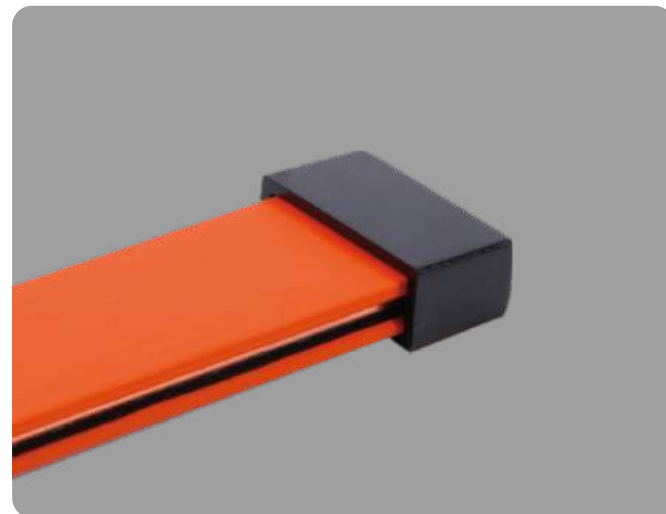

Function

1. Semi-flexible plastic hardware track fixing head.

Installation steps

Braided track accessories

Track plug

Product Size: 21×8×11.5mm

Function

1. Track plug cover.
2. Aesthetic function.

Installation steps

Braided track accessories

Adapter module

Product Size: 62×26×12mm

Function

1. Hardware connectors for semi-flexible tracks.
2. Change the direction of the orbit.

Installation steps

It is a great idea to continuously connect the tracks to create the required shapes, which is very practical.
Applicable to commercial Spaces