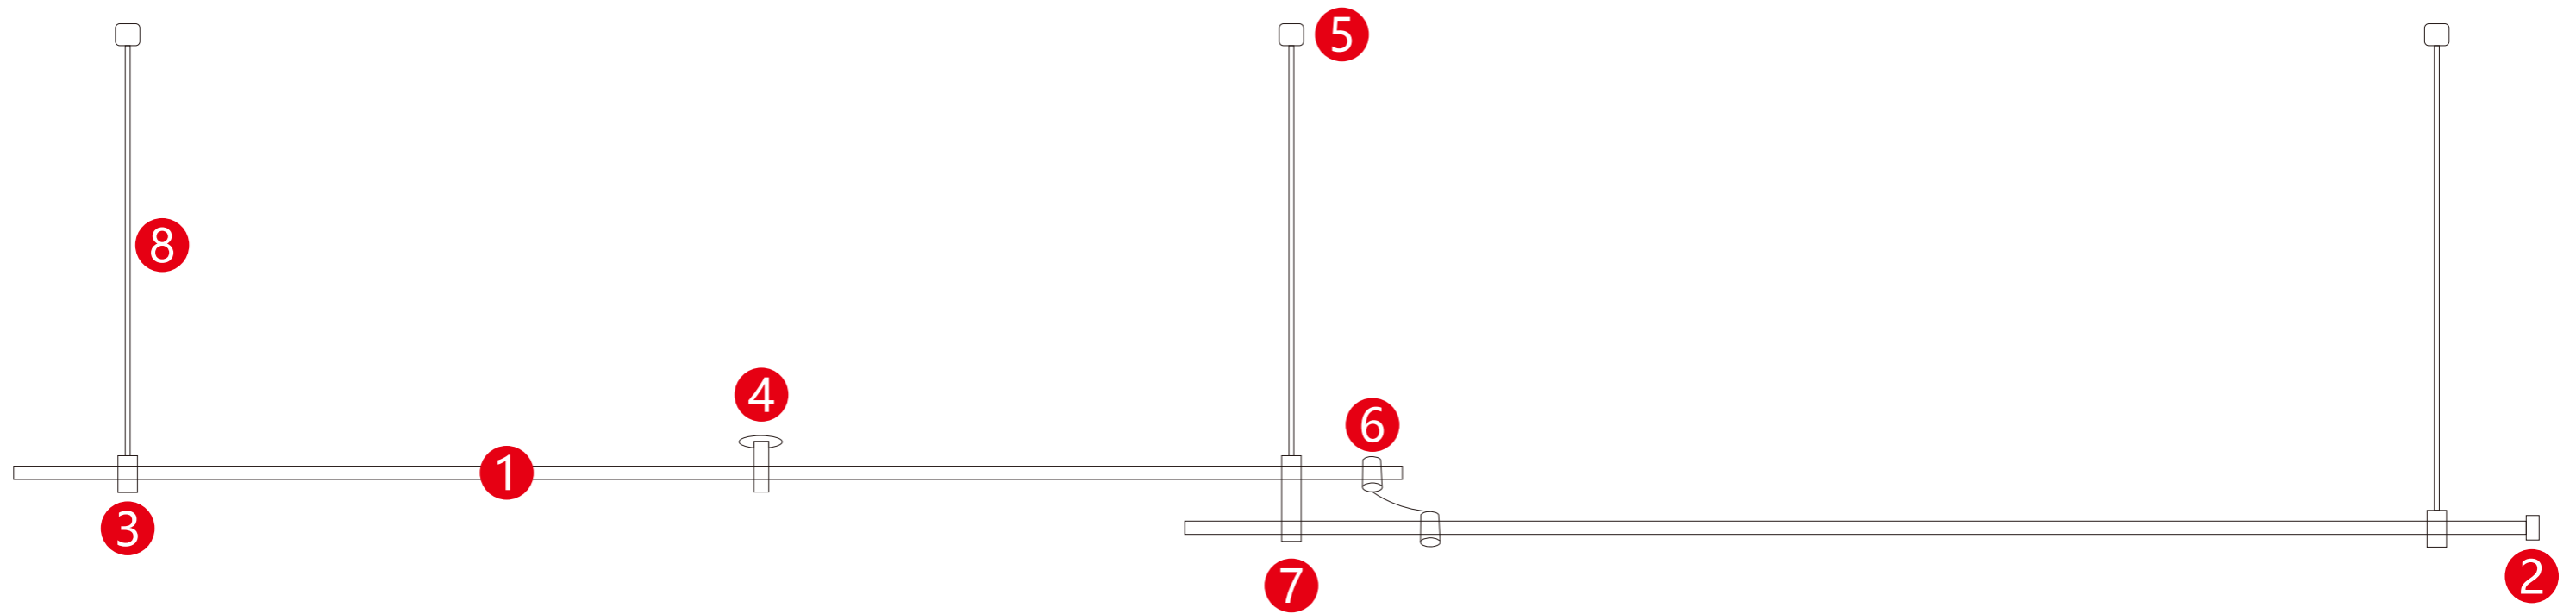

1

Orbit

2

Track plug

3

4

Integrated power supply

5

6

7

8