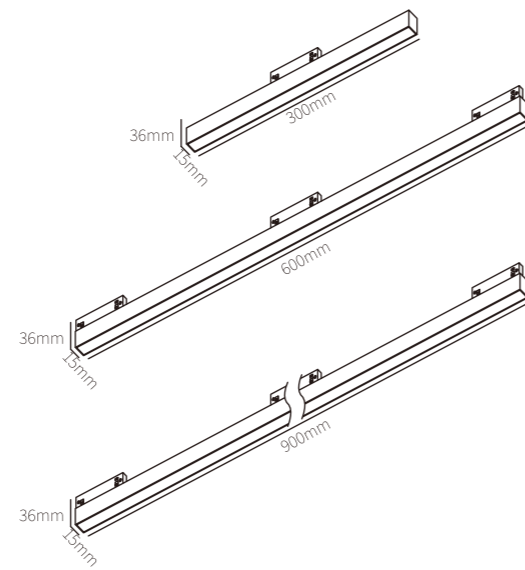

L232*W15*H36mm

Power

12W

size

L345*W15*H36mm

Power

18W

Floodlight light