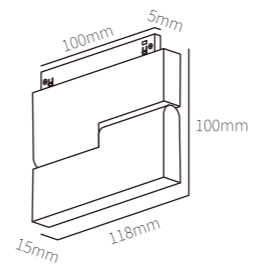

Floodlight Folding light

size
L118*W15*H100mm

Power
6W

Diffuser
PC

Luminous Angle
120°

Temperature
3000K / 4000K / 6000K

Voltage
DC24V

Material
Aluminum product

Body Color
Black

Protection class
IP20

Ambient temperature
-20°C~40°C

size
L232*W15*H100mm

Power
12W