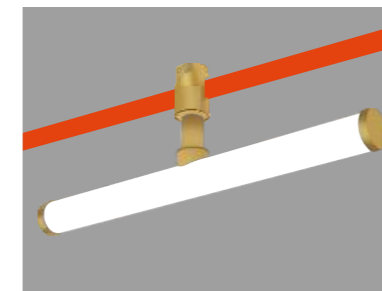

Semi-flexible D25 floodlight

Power 20W   Luminous Angle 280°

The color of the track shell/track strip can be freely changed