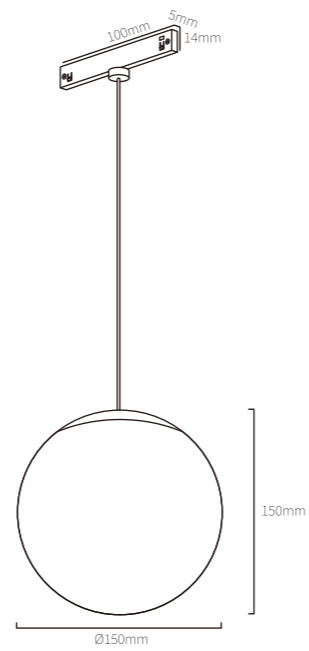

Ambient temperature

-20°C~40°C

Planet chandelier -Earth(Moon)

- | | |
|---|----------------------------|
| size
Ø150*H150mm | size
Ø150*H150mm |
| Power
6W | Power
6W |
| Diffuser
plastic | |
| Luminous Angle
350° | |
| Temperature
3000K / 4000K / 6000K | |
| Voltage
DC24V | |
| Material
Aluminum product | |
| Body Color
Black | |
| Protection class
IP20 | |
| Ambient temperature
-20°C~40°C | |