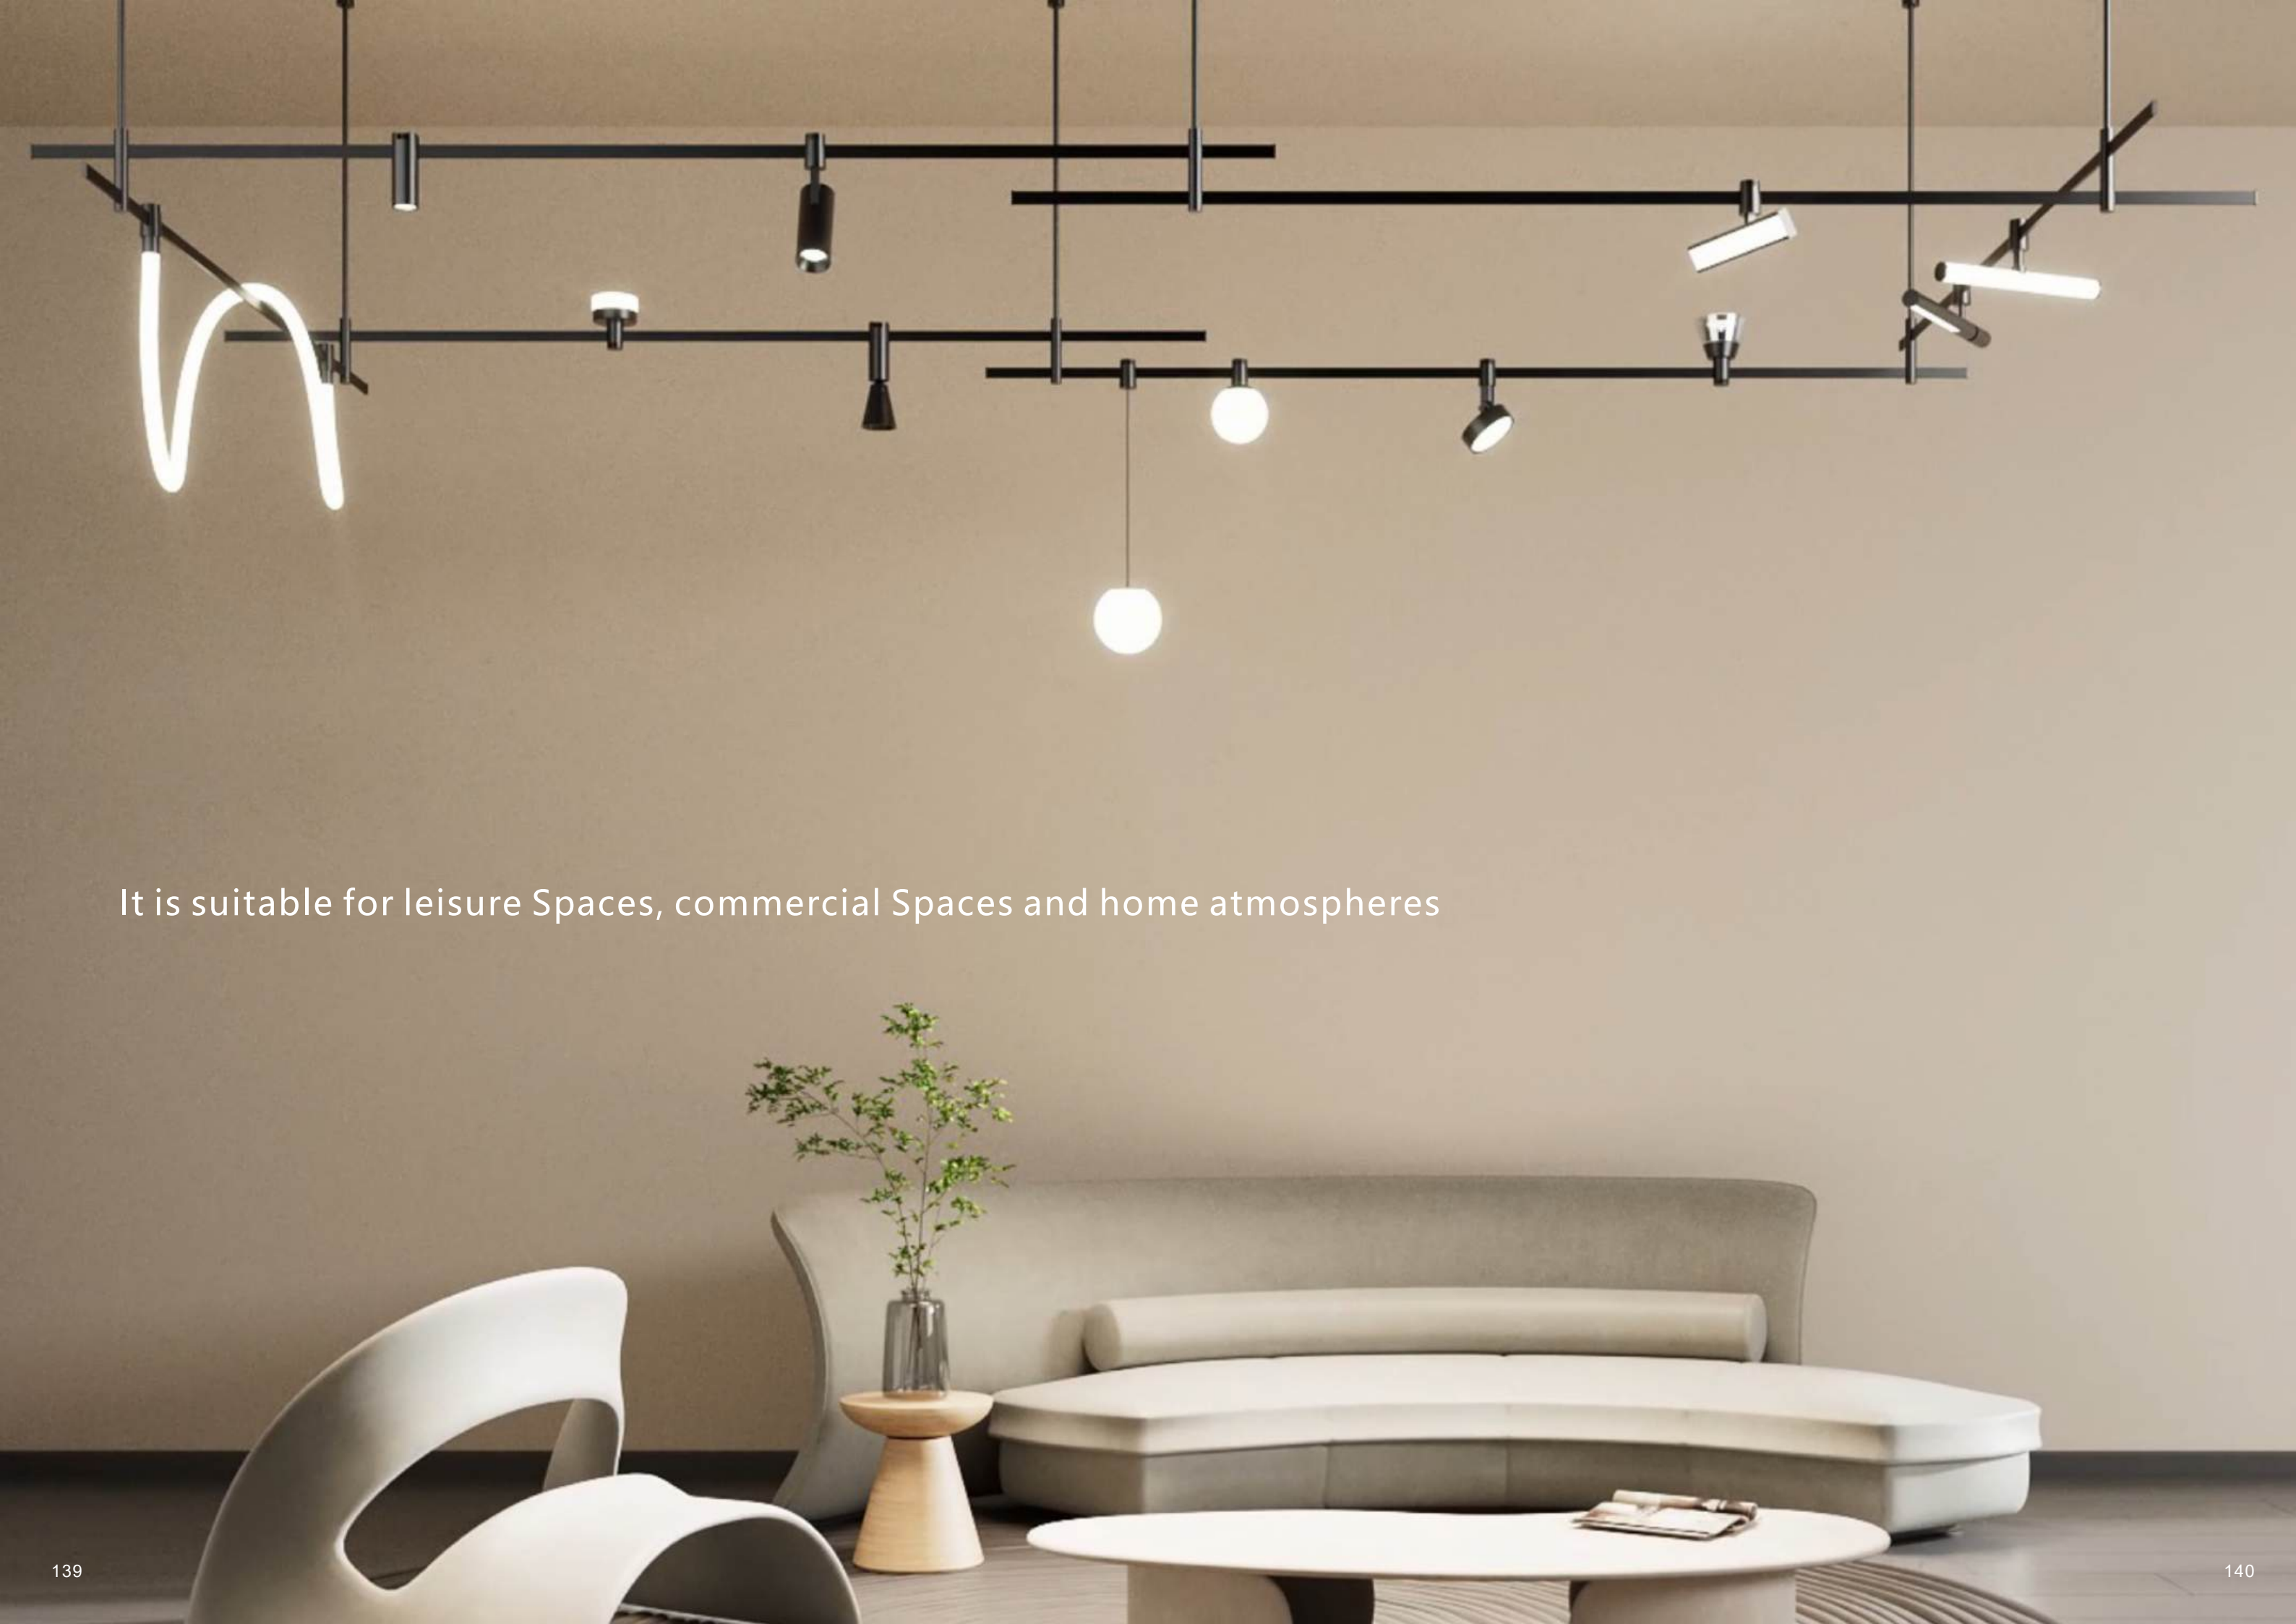

It is suitable for leisure Spaces, commercial Spaces and home atmospheres