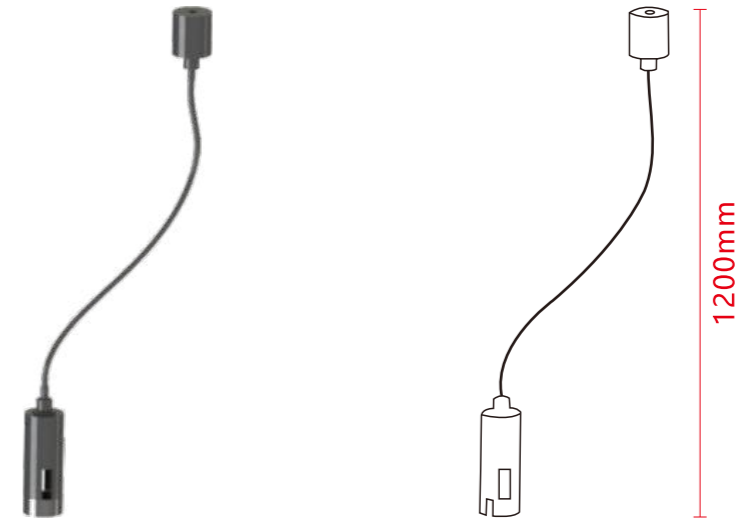

3

Circular hardware hanging wire accessories

Circular aluminum track

Circular conductive hanging wire accessories

Product Size: 1200mm Hanging line

Function

1. Circular conductive hanging wire ceiling panel.
2. Rail power supply function.
3. Use in conjunction with a power supply.

Installation steps

Circular aluminum track

Circular hardware hanging wire accessories

Product Size: 1200mm Hanging line

Function

1. Circular hanging line.

Installation steps

Power supply product specification sheet