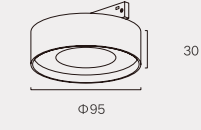

Diffuser

PC

SIZE(MM)

SIZE(MM)

SIZE(MM)

Power

9W

Beam angle