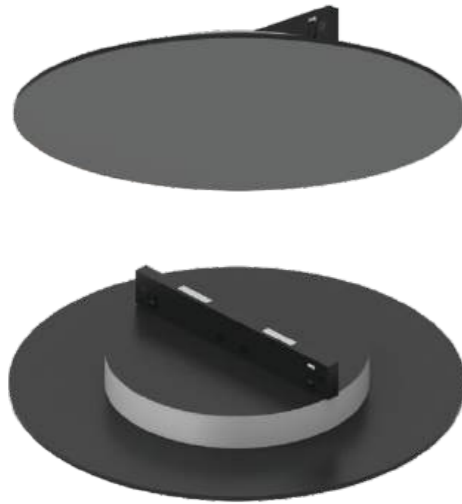

Super slim magnetic track system