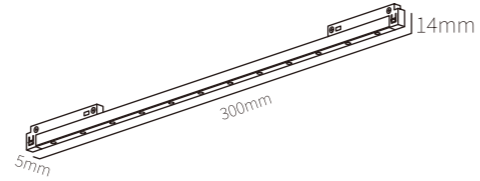

Ultra-narrow magnetic track system

5mm wide

Ultra-narrow magnetic track system-lamp show
5mm wide

Grille light 12 in 1

size

L300*W5*H14mm

Power

9W