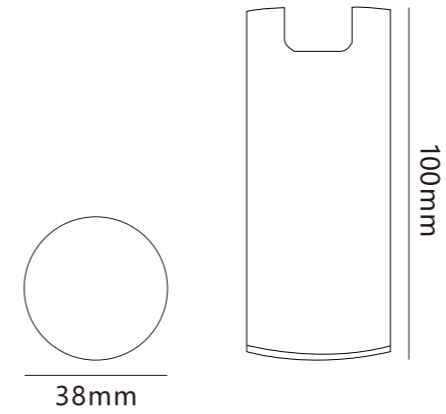

Semi-flexible tube spotlights

Power
7W

Luminous Angle
24°

Size
38*100mm

The color of the track shell/track strip can be freely changed