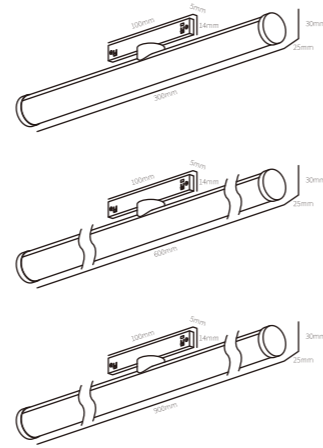

Stick - floodlight

size L300xW25xH30mm	size L600xW25xH30mm	size L900xW25xH30mm
Power 9W	Power 18W	Power 27W
Diffuser PC		
Luminous Angle 180°		
Temperature 3000K / 4000K / 6000K		
Voltage DC24V		
Material Aluminum product		
Body Color Black		
Protection class IP20		
Ambient temperature -20°C~40°C