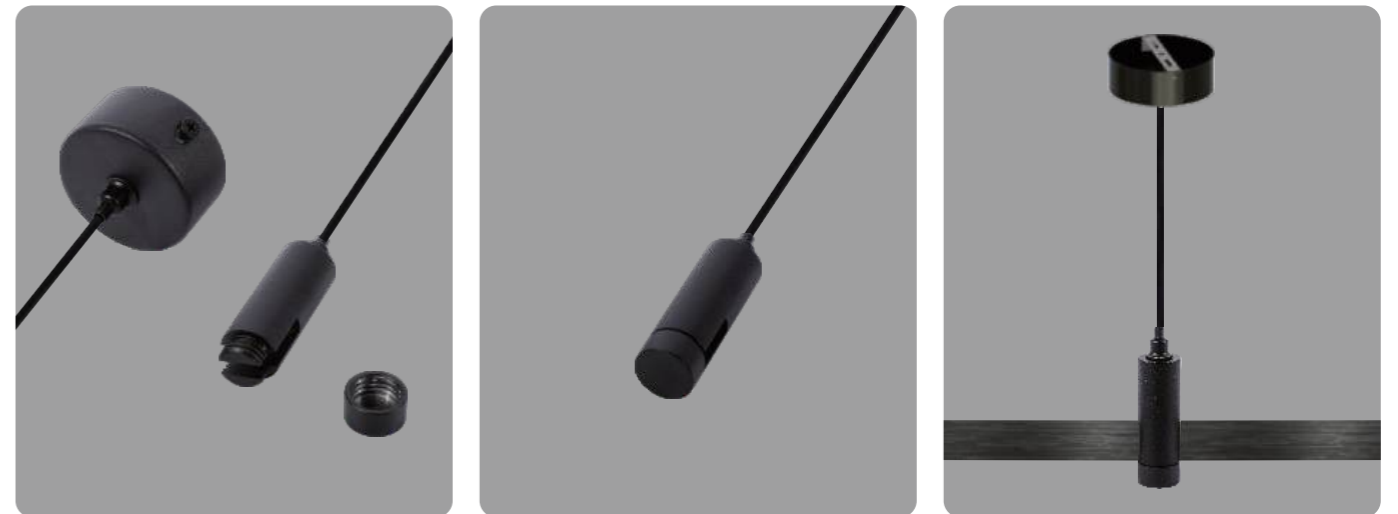

3

Circular hardware hanging wire accessories

Circular aluminum track

Circular conductive hanging wire accessories

Product Size: 1200mm Hanging line

Function

1. Circular conductive hanging wire ceiling panel.
2. Rail power supply function.
3. Use in conjunction with a power supply.

Installation steps

Circular aluminum track

Circular hardware hanging wire accessories

Product Size: 1200mm Hanging line

Function

1. Circular hanging line.

Installation steps

Power supply product specification sheet