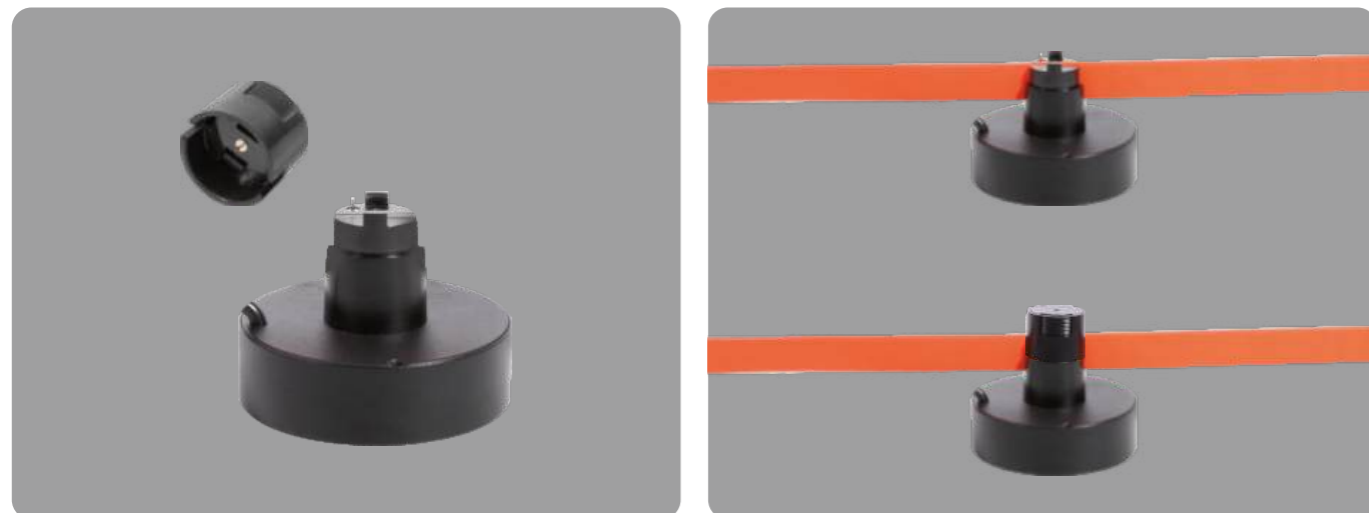

Installation steps