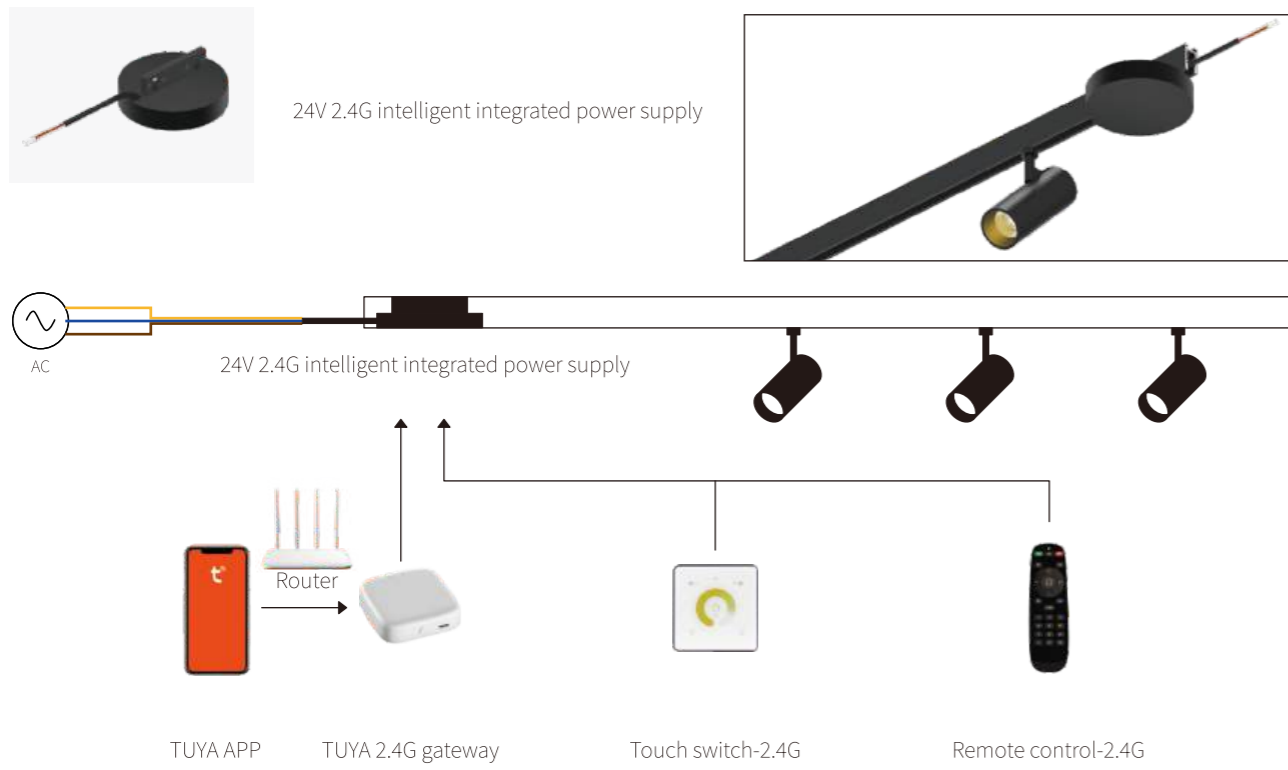

3CCT lamps built-in intelligent power group control dimming color temperature

3CCT luminaire - integrated intelligent power supply