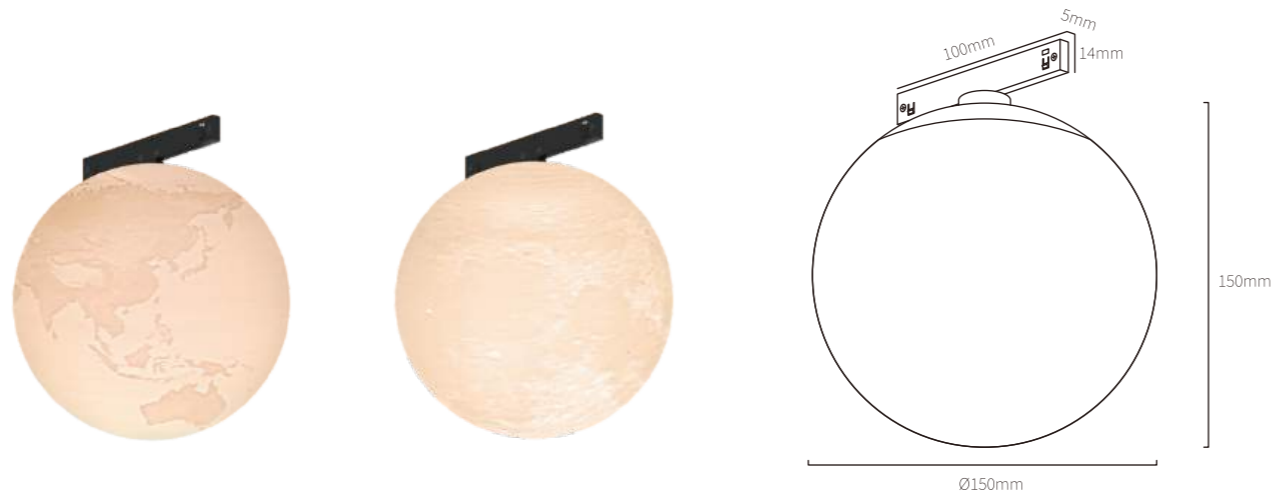

Material

Aluminum product

Body Color

Black

Protection class

IP20

Ambient temperature

-20°C~40°C