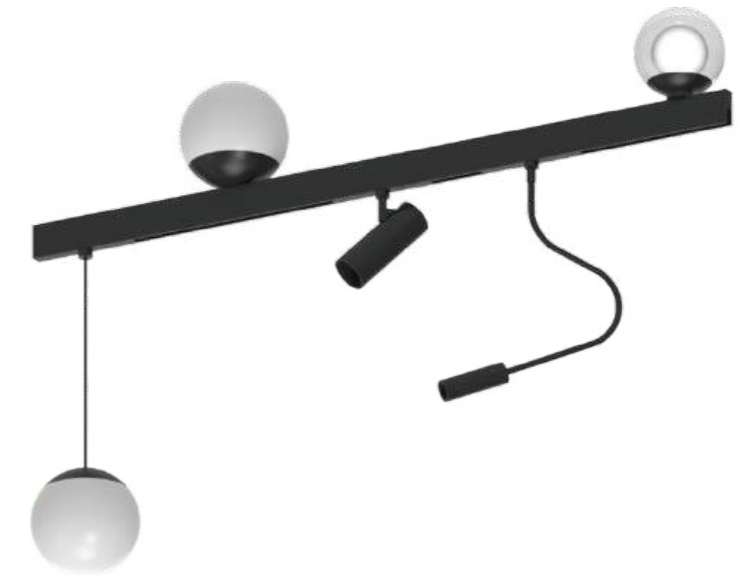

Matching parts

Conventional configuration			
Track splicing components			
Track angle module			
Track conducting module