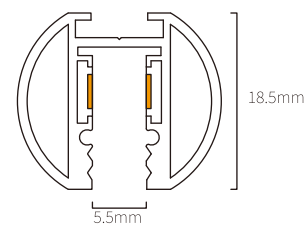

- 1000*22*18mm 
- 2000*22*18mm 
- 3000*22*18mm 

Matching parts

Conventional configuration

Track end plug

Track dust cover

Hanging wire package

Track splicing components

Track connect components