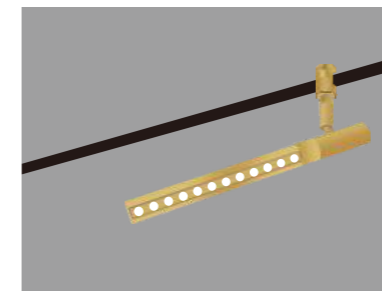

Spliced rotating spotlights

Power
15W

Luminous Angle
24°

Size
25*500mm

The lamp body can rotate

The color of the track shell/track strip can be freely changed