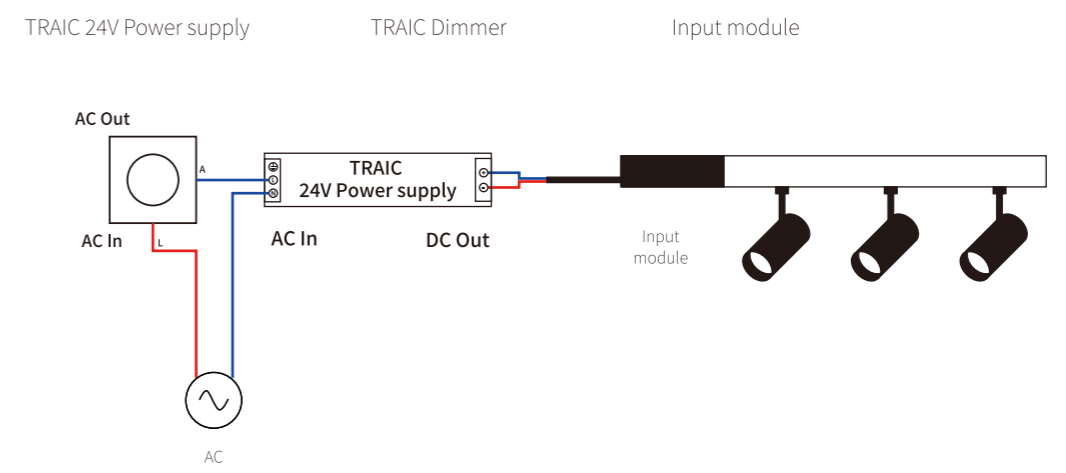

3 CCT

Conventional wiring of monochrome temperature lamps

Monochrome lamps - integrated power supply

Monochrome temperature luminaires - TRAIC, 0-10V, DALI group control dimming wiring

Monochrome lamps - Connected with external TRAIC