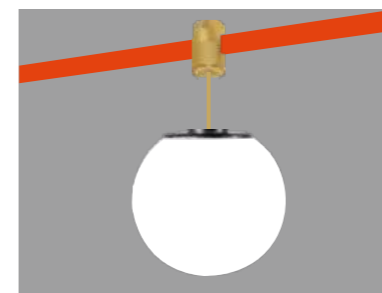

Specification sheet of Lighting products

Spherical hanging line lamp

Power
7W

Luminous Angle
105°

Size
120mm

ON-OFF

CCT | 3000-6000K

The color of the track shell/track strip can be freely changed