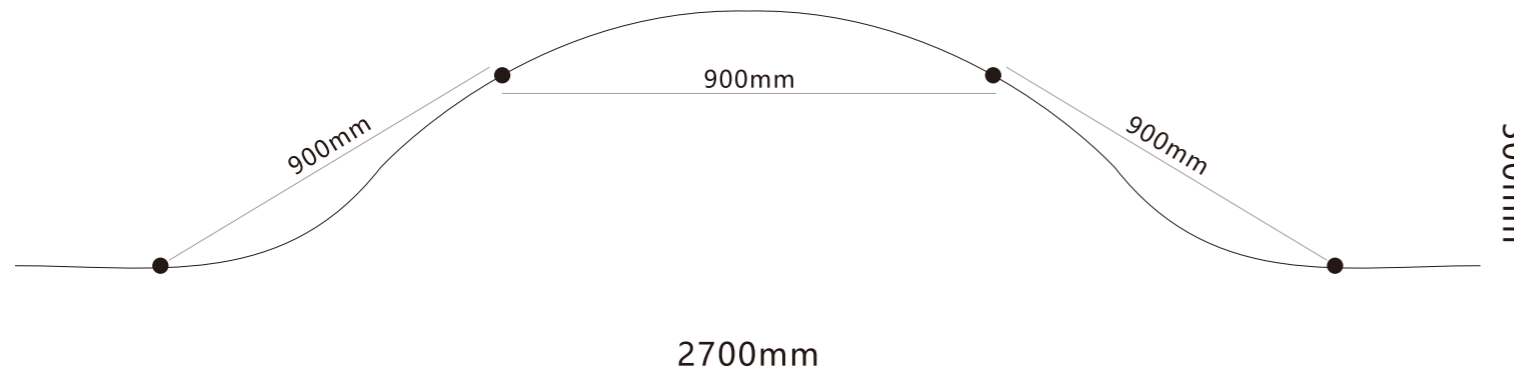

■ Track delivery

5-10-20 meters per roll

■ Minimum curvature radius

More and more configurations, from the smallest to the largest extensions, some cases of wall and ceiling layouts

The semi-flexible track is a multi-functional and creative lighting system that elevates the concept of the track Reach a new height.