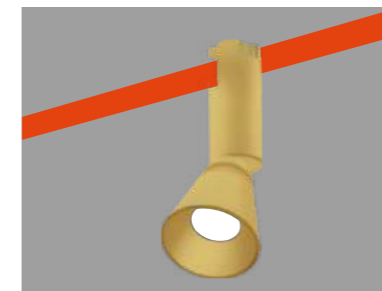

No flicker: < 3%

Optics: PC module

Semi-flexible conical spotlights

Power
7W

Luminous Angle
24°

Size
160*66mm

The lamp body can rotate

The color of the track shell/track strip can be freely changed