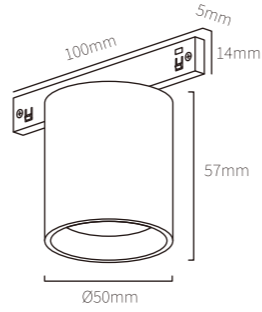

Surface mounted spotlights

size

Ø50*H57mm

Power

6W

Diffuser

lens

Luminous Angle