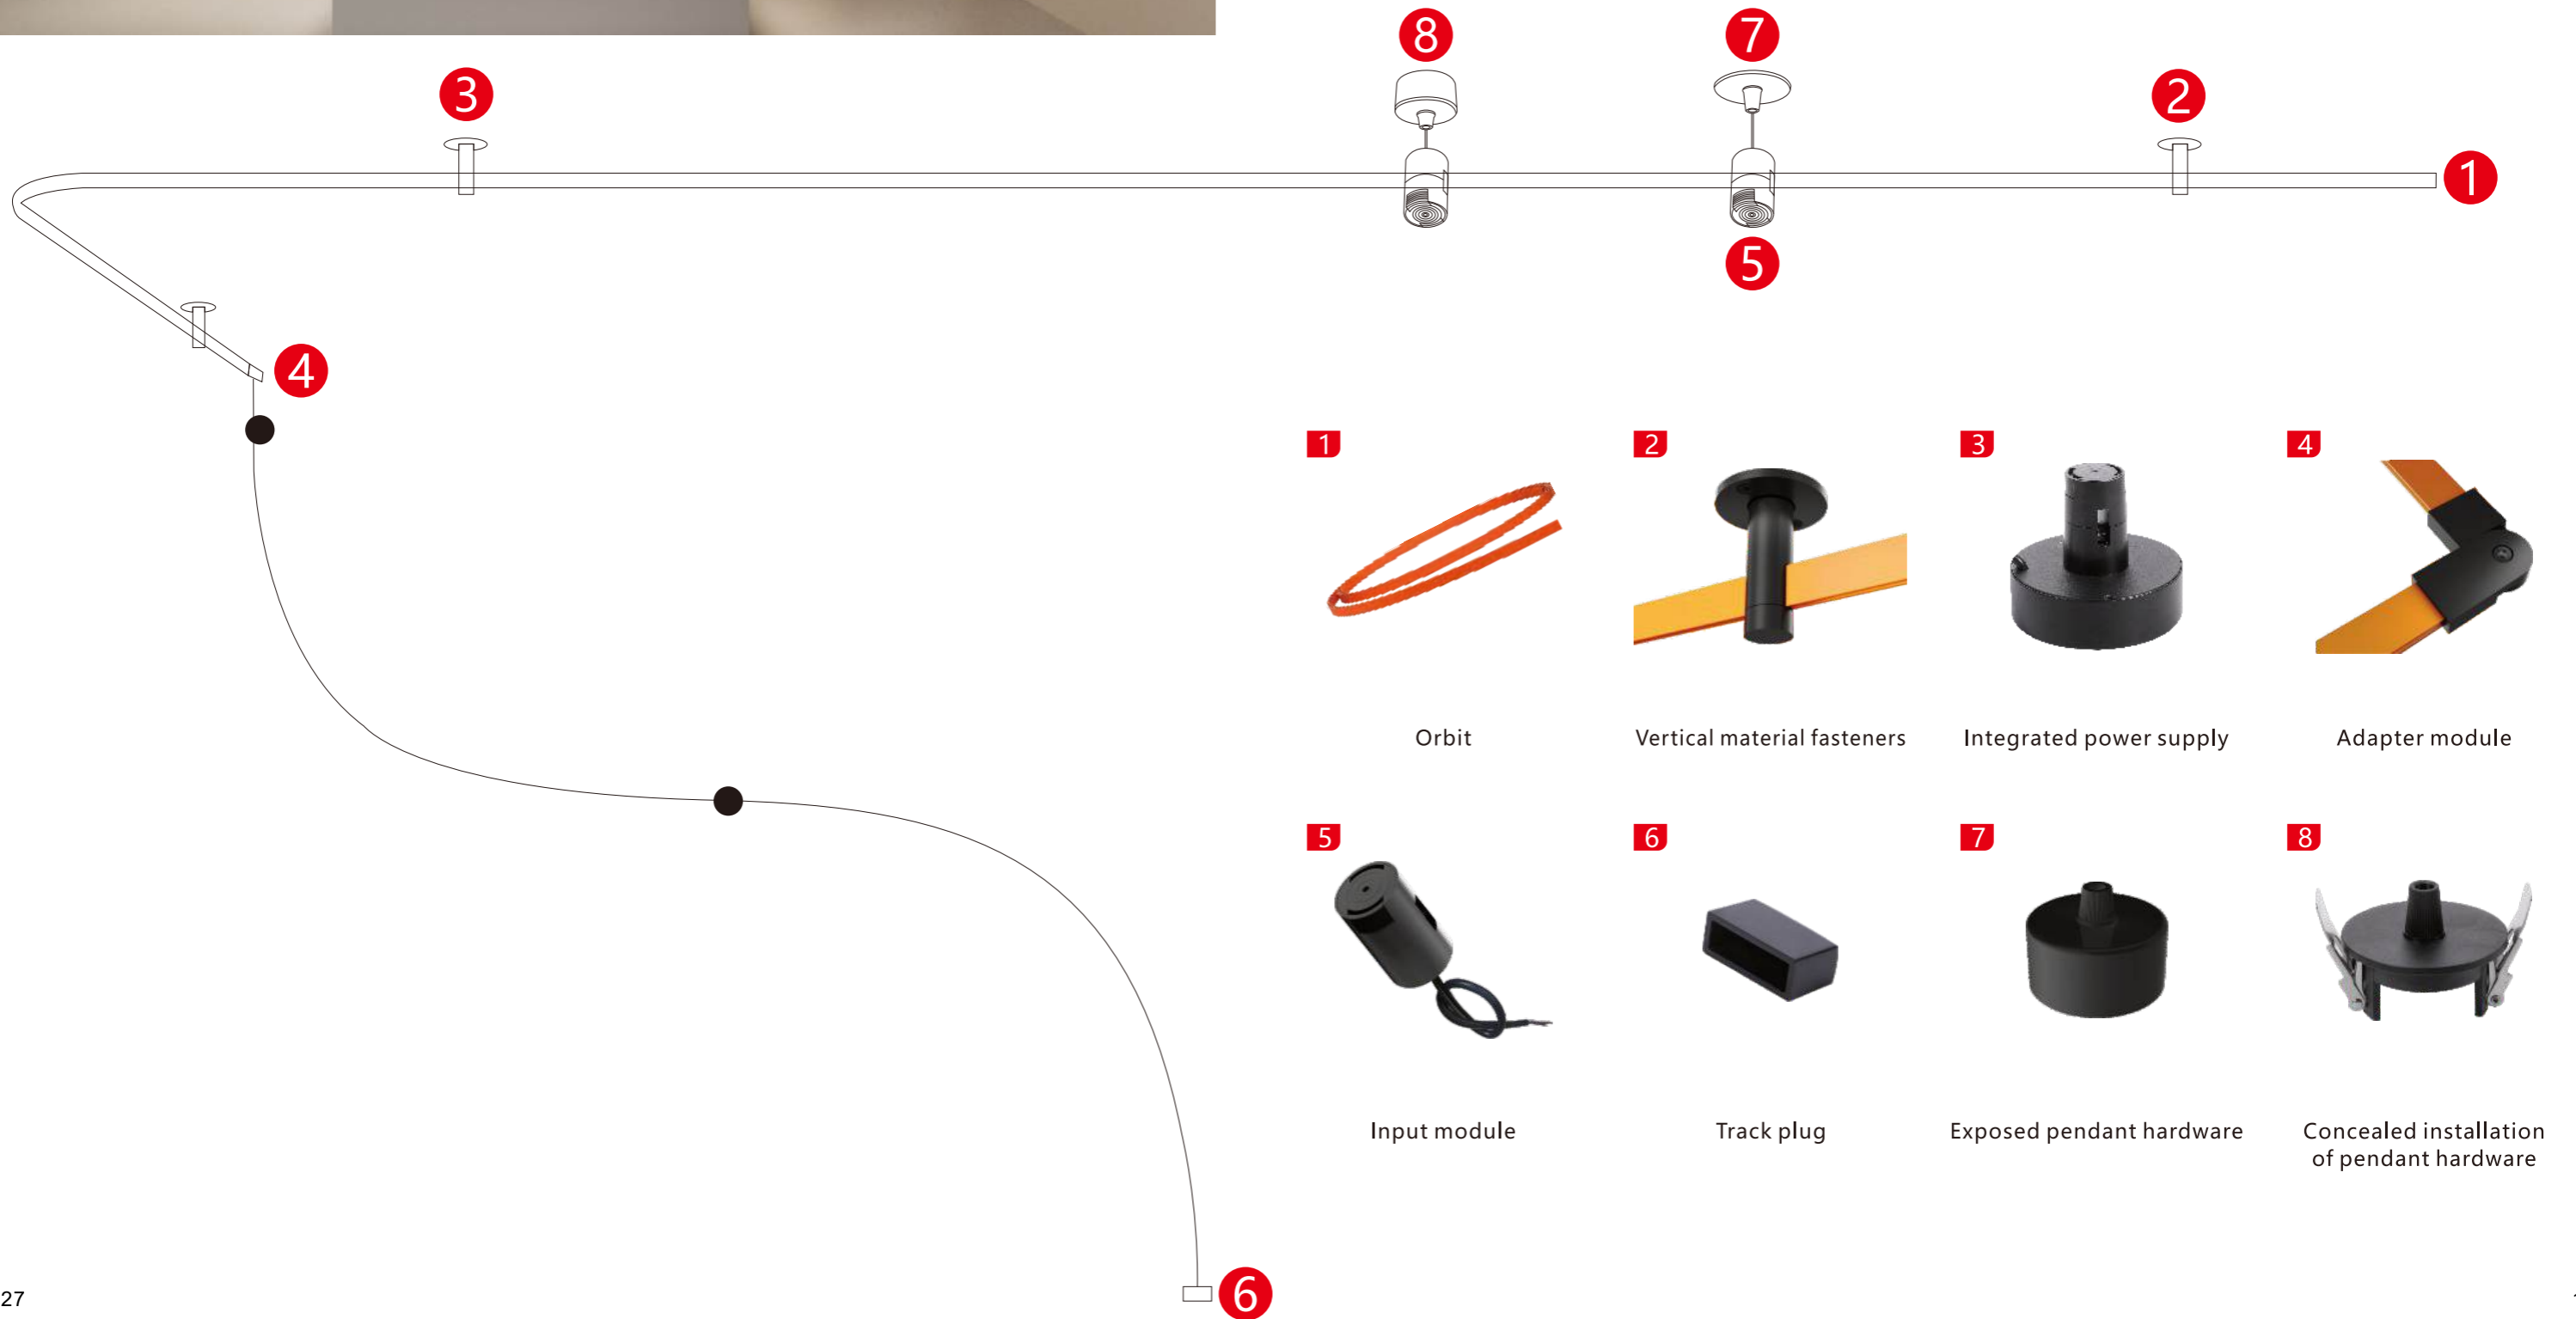

A slender harmonic steel band extends along the back, forming an outline and allowing different geometries to be woven and maintained. The track becomes a band that can be simply bent at the construction site to adapt to any geometric shape determined by lighting requirements and architecture.

■ Track delivery

5-10-20 meters per roll

■ Minimum curvature radius

More and more configurations, from the smallest to the largest extensions, some cases of wall and ceiling layouts

The semi-flexible track is a multi-functional and creative lighting system that elevates the concept of the track Reach a new height.

Ultra-thin flexible linear track - used in combination
Choose the installation method you like according to your needs

Flexible track accessories

Concealed installation of pendant hardware

Product Size: $\Phi 60 \times H 50 \text{mm}$