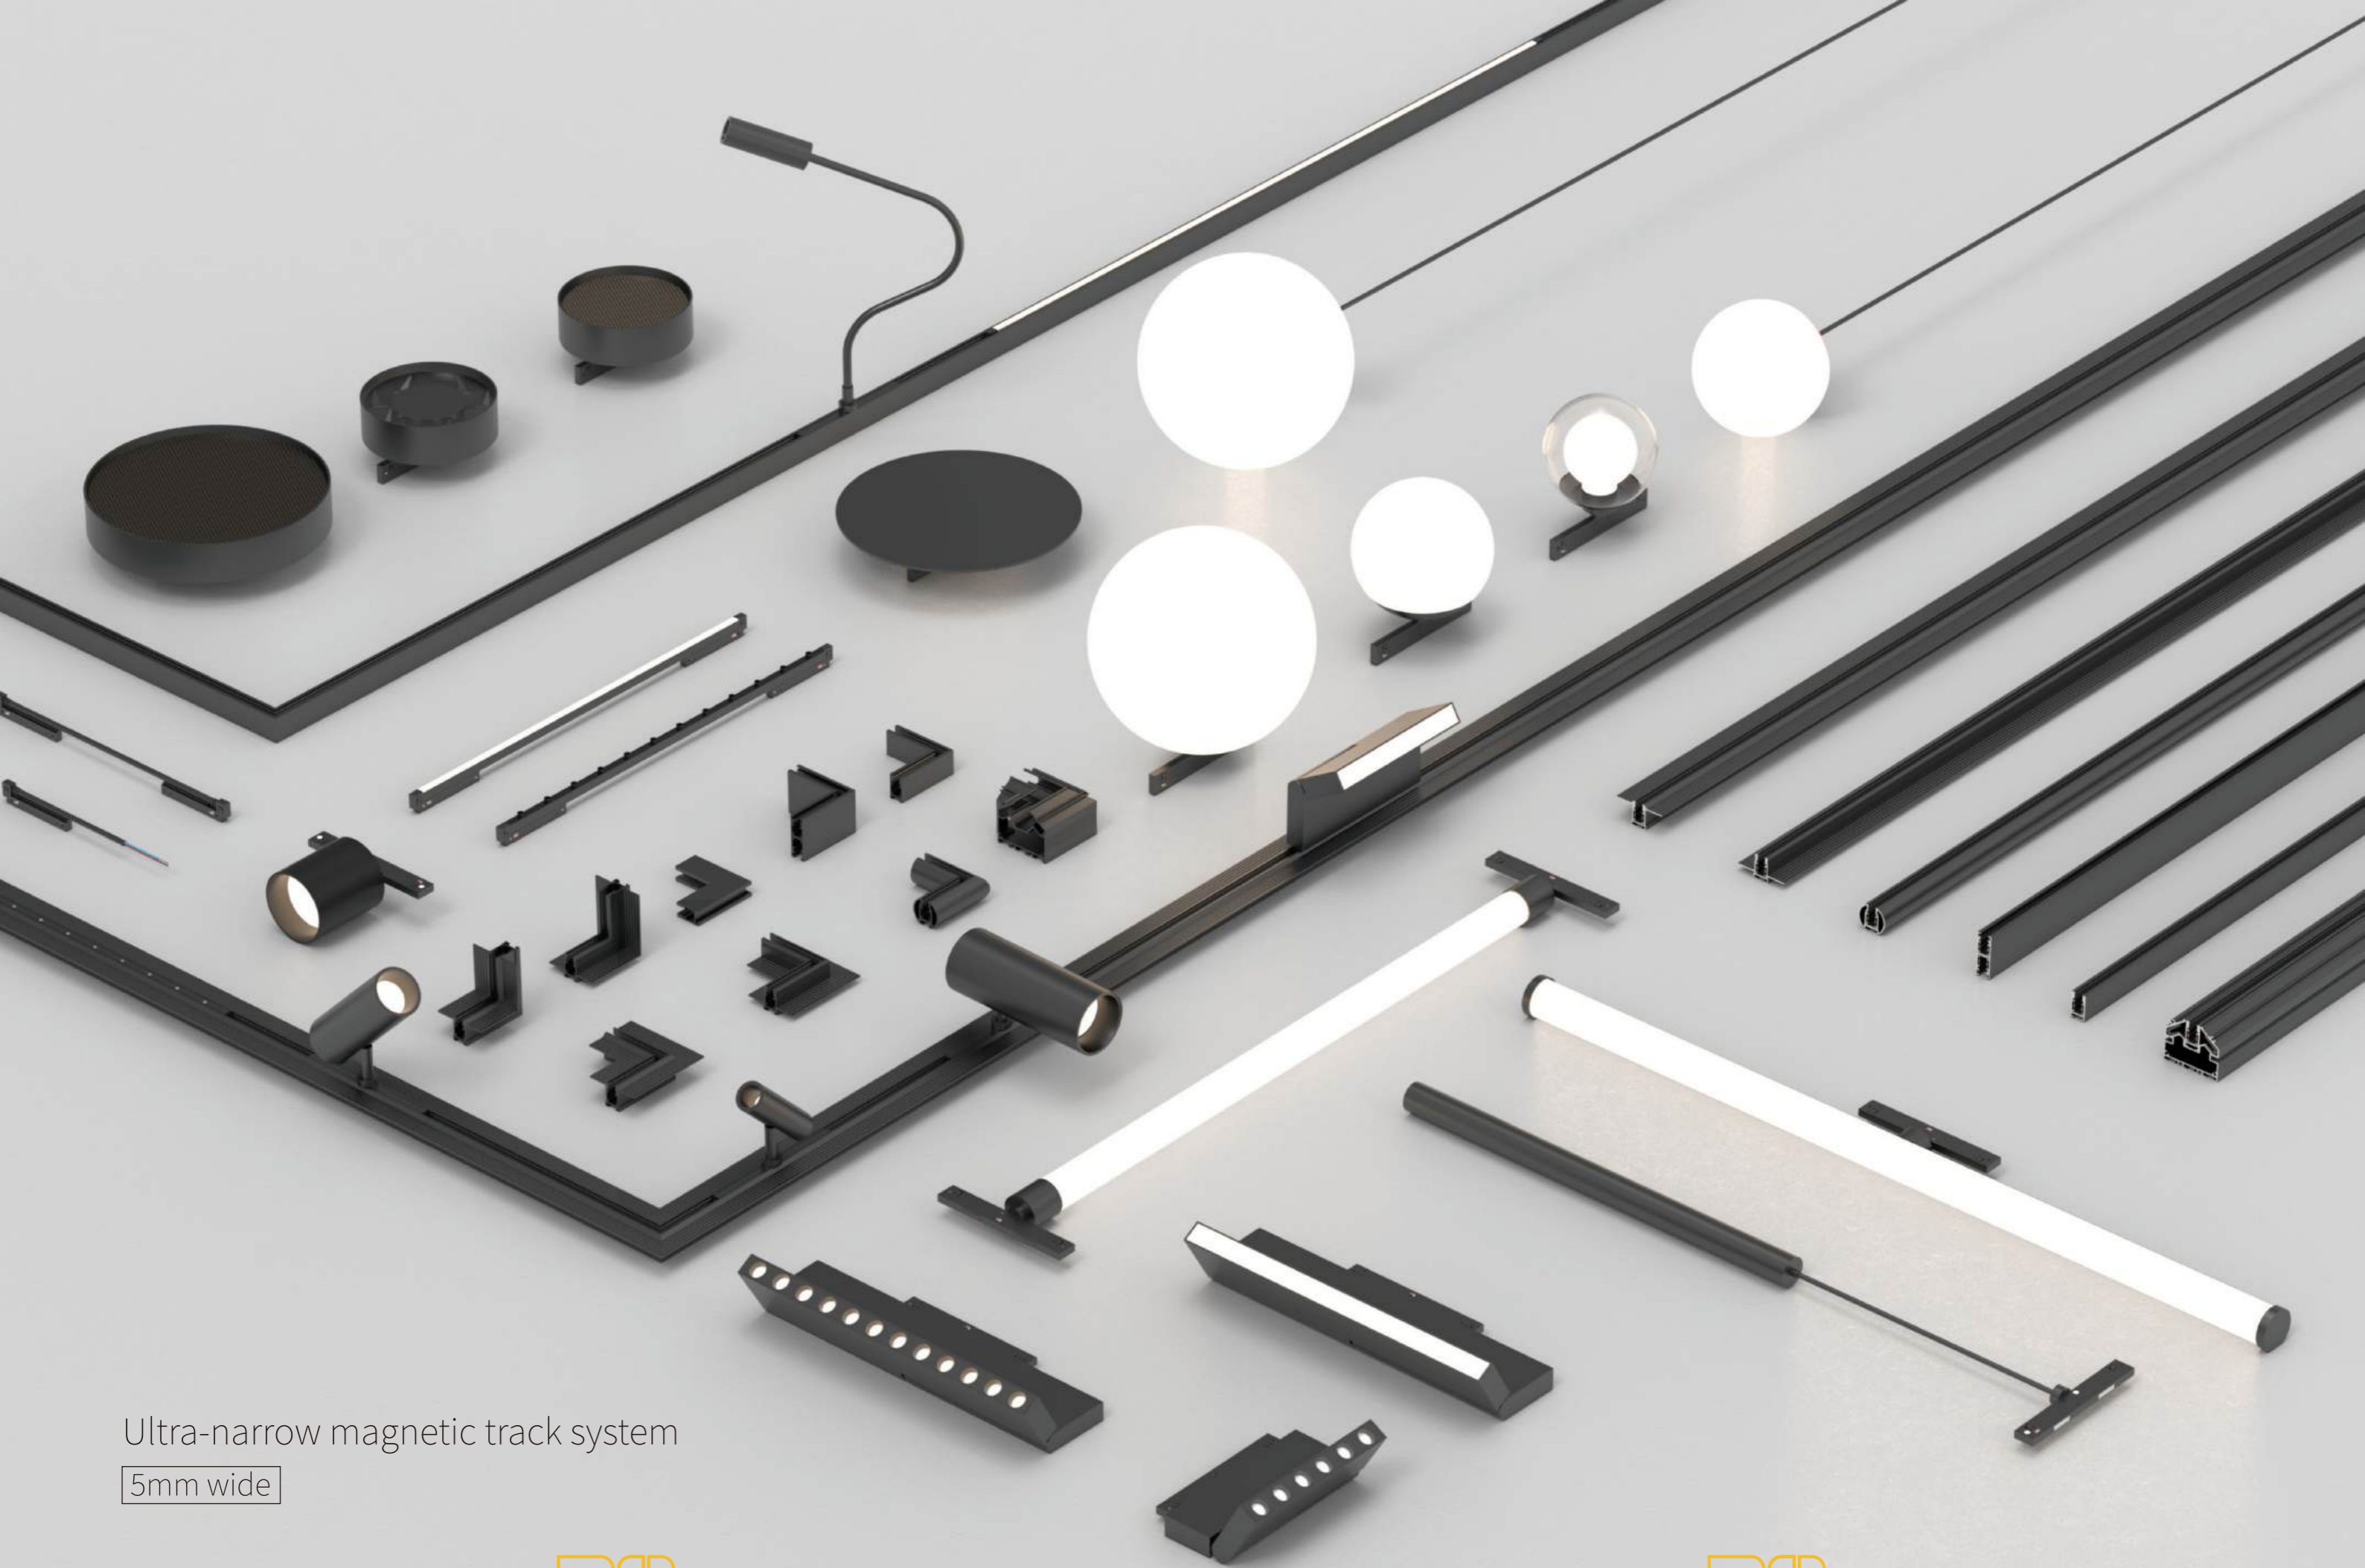

Ultra-narrow magnetic track system

5mm wide