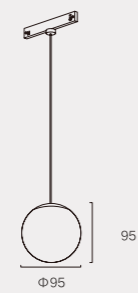

Beam angle

24 °

CCT

3000K/4000K/6000K

Diffuser

Lens

SIZE(MM)

Power