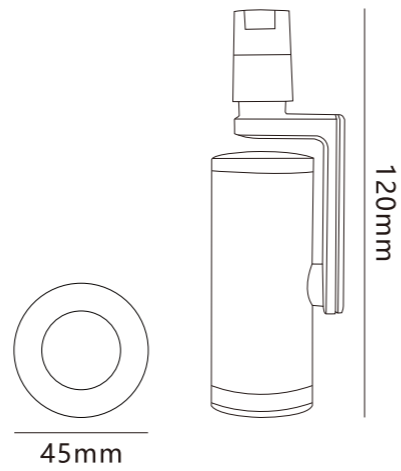

Size
40*117mm

The lamp body can rotate

The color of the track shell/track strip can be freely changed

Voltage: DC48V

CRI: ≥90

Colour: Black/White/Gold

Material: Aluminum +PC

No flicker: < 3%

Optics: Lens

Specification sheet of Lighting products

Focus folding spotlights

Power 10W Luminous Angle 15°-55°

Size 45*120mm

Focus folding spotlights

Power 20W Luminous Angle 15°-55°

Size 55*140mm