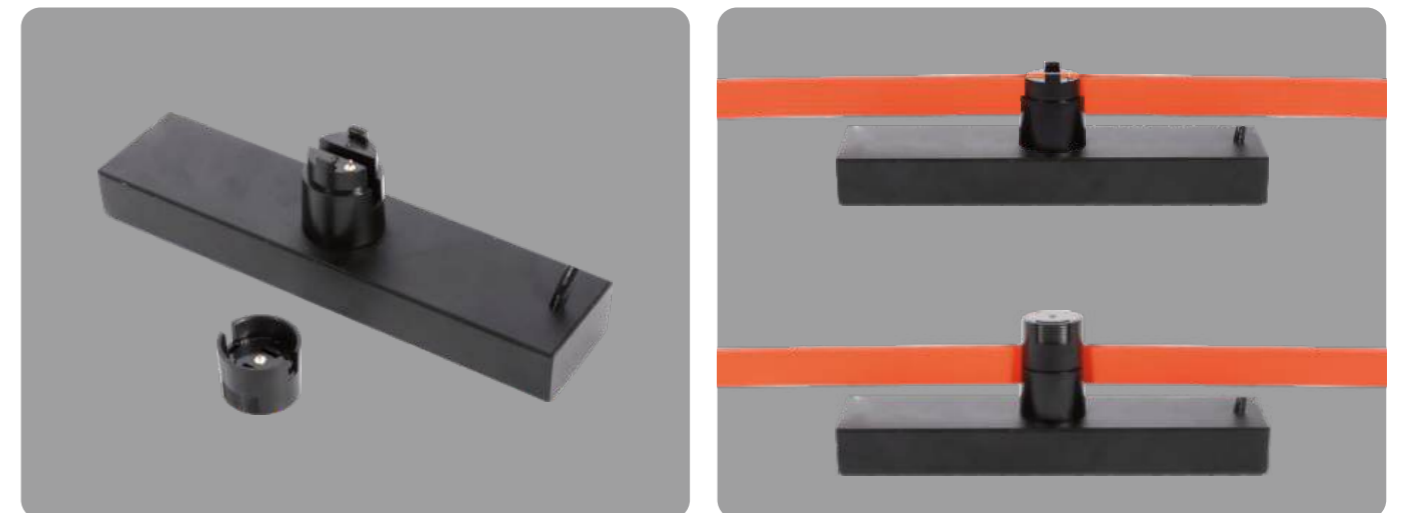

Installation steps