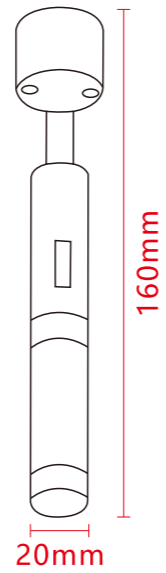

Plastic fixation

Product Size: $\Phi 20 \times H112\text{mm}$

Function

1. Fixed track.

Installation steps

Linear track accessories

Double layer rotating hanging wire rod for hardware

Product Size: $\Phi 20 \times H160\text{mm}$