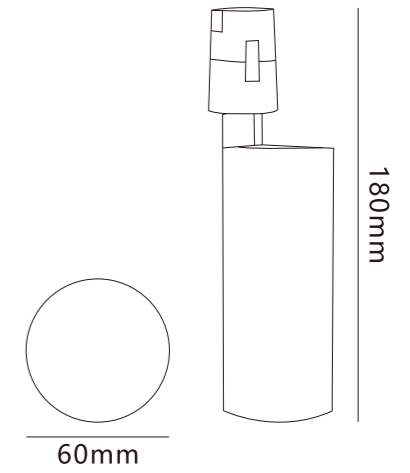

Material: Aluminum +PC

No flicker: < 3%

Optics: Lens

Specification sheet of Lighting products

Semi soft spotlights

Power 9W Luminous Angle 24°

Size 40*120 mm

The lamp body can rotate