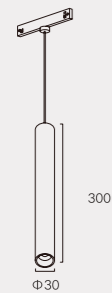

HOISTING-STRAIGHT CYLINDER

SUSPENDED SPHERICAL LAMP

SURFACE MOUNTED SPOTLIGHTS

SURFACE MOUNTED SPOTLIGHTS

TRACK TYPE READING LIGHT

SIZE(MM)

Power

6W