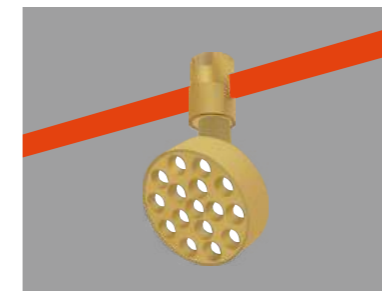

Voltage: DC48V

CRI: ≥90

Colour: Black/White/Gold

Material: Aluminum +PC

No flicker: < 3%

Optics: Lens