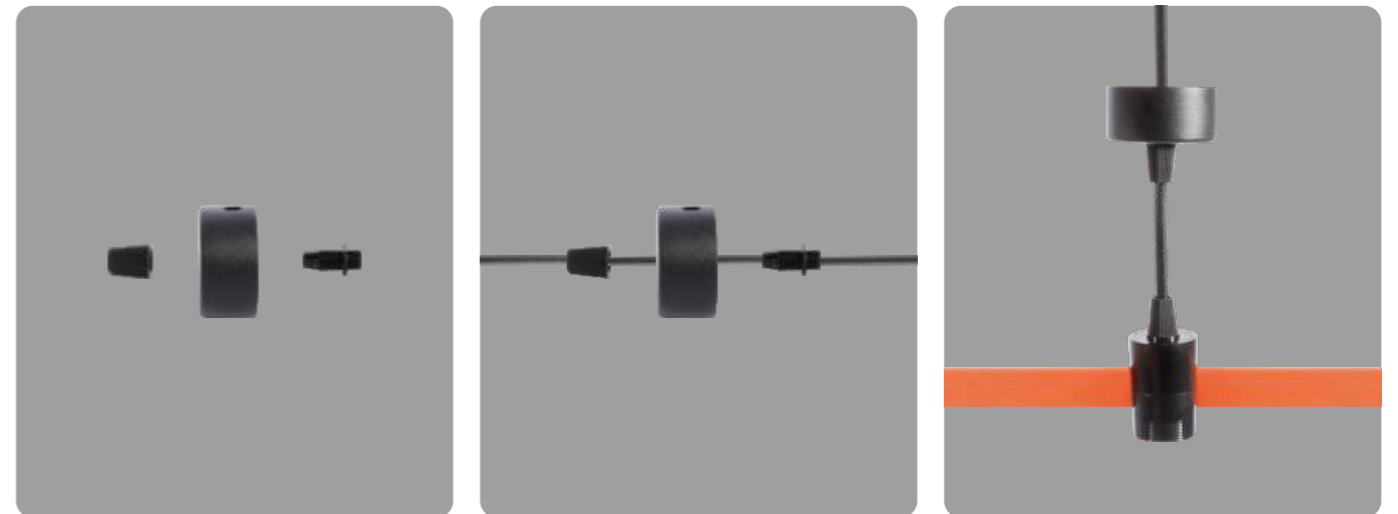

Ultra-thin flexible linear track - used in combination
Choose the installation method you like according to your needs

Flexible track accessories

Concealed installation of pendant hardware

Product Size: $\Phi 60 \times H 50 \text{mm}$

Function

1. Concealed wire cover for external power supply on the ceiling.
2. Suitable for ceiling and wall installation.

Installation steps

Braided track accessories

Exposed pendant hardware

Product Size: $\Phi 60 \times H 50 \text{mm}$

Function

1. Ceiling exposed concealed wire cover.
2. Suitable for ceiling and wall installation.

Installation steps

Braided track accessories

Input module

Product Size: $\Phi 32 \times H 47.5 \text{mm}$

Function