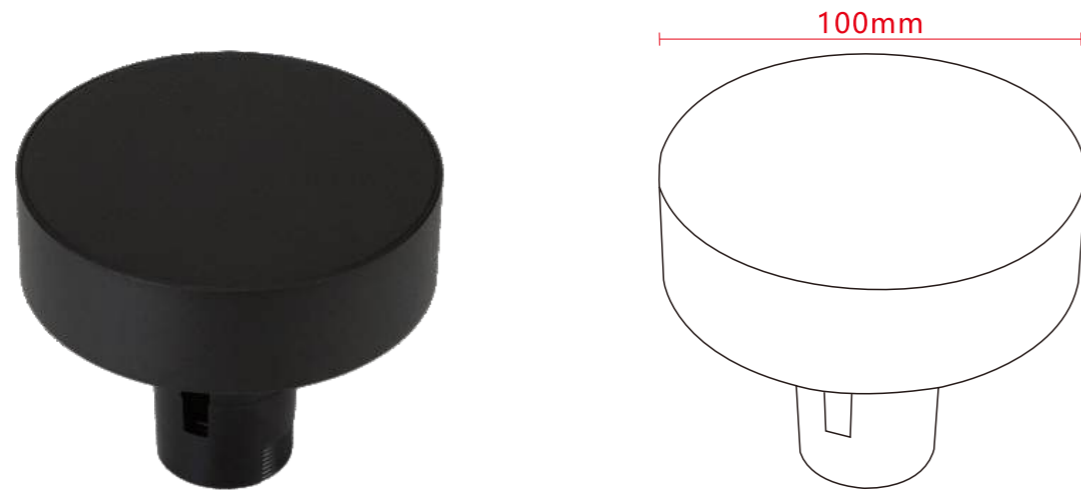

3

Circular hardware hanging wire accessories

Circular aluminum track

Circular conductive hanging wire accessories

Product Size: 1200mm Hanging line

Function

1. Circular conductive hanging wire ceiling panel.
2. Rail power supply function.
3. Use in conjunction with a power supply.

Installation steps

Circular aluminum track

Circular hardware hanging wire accessories

Product Size: 1200mm Hanging line

Function

1. Circular hanging line.

Installation steps

Power supply product specification sheet