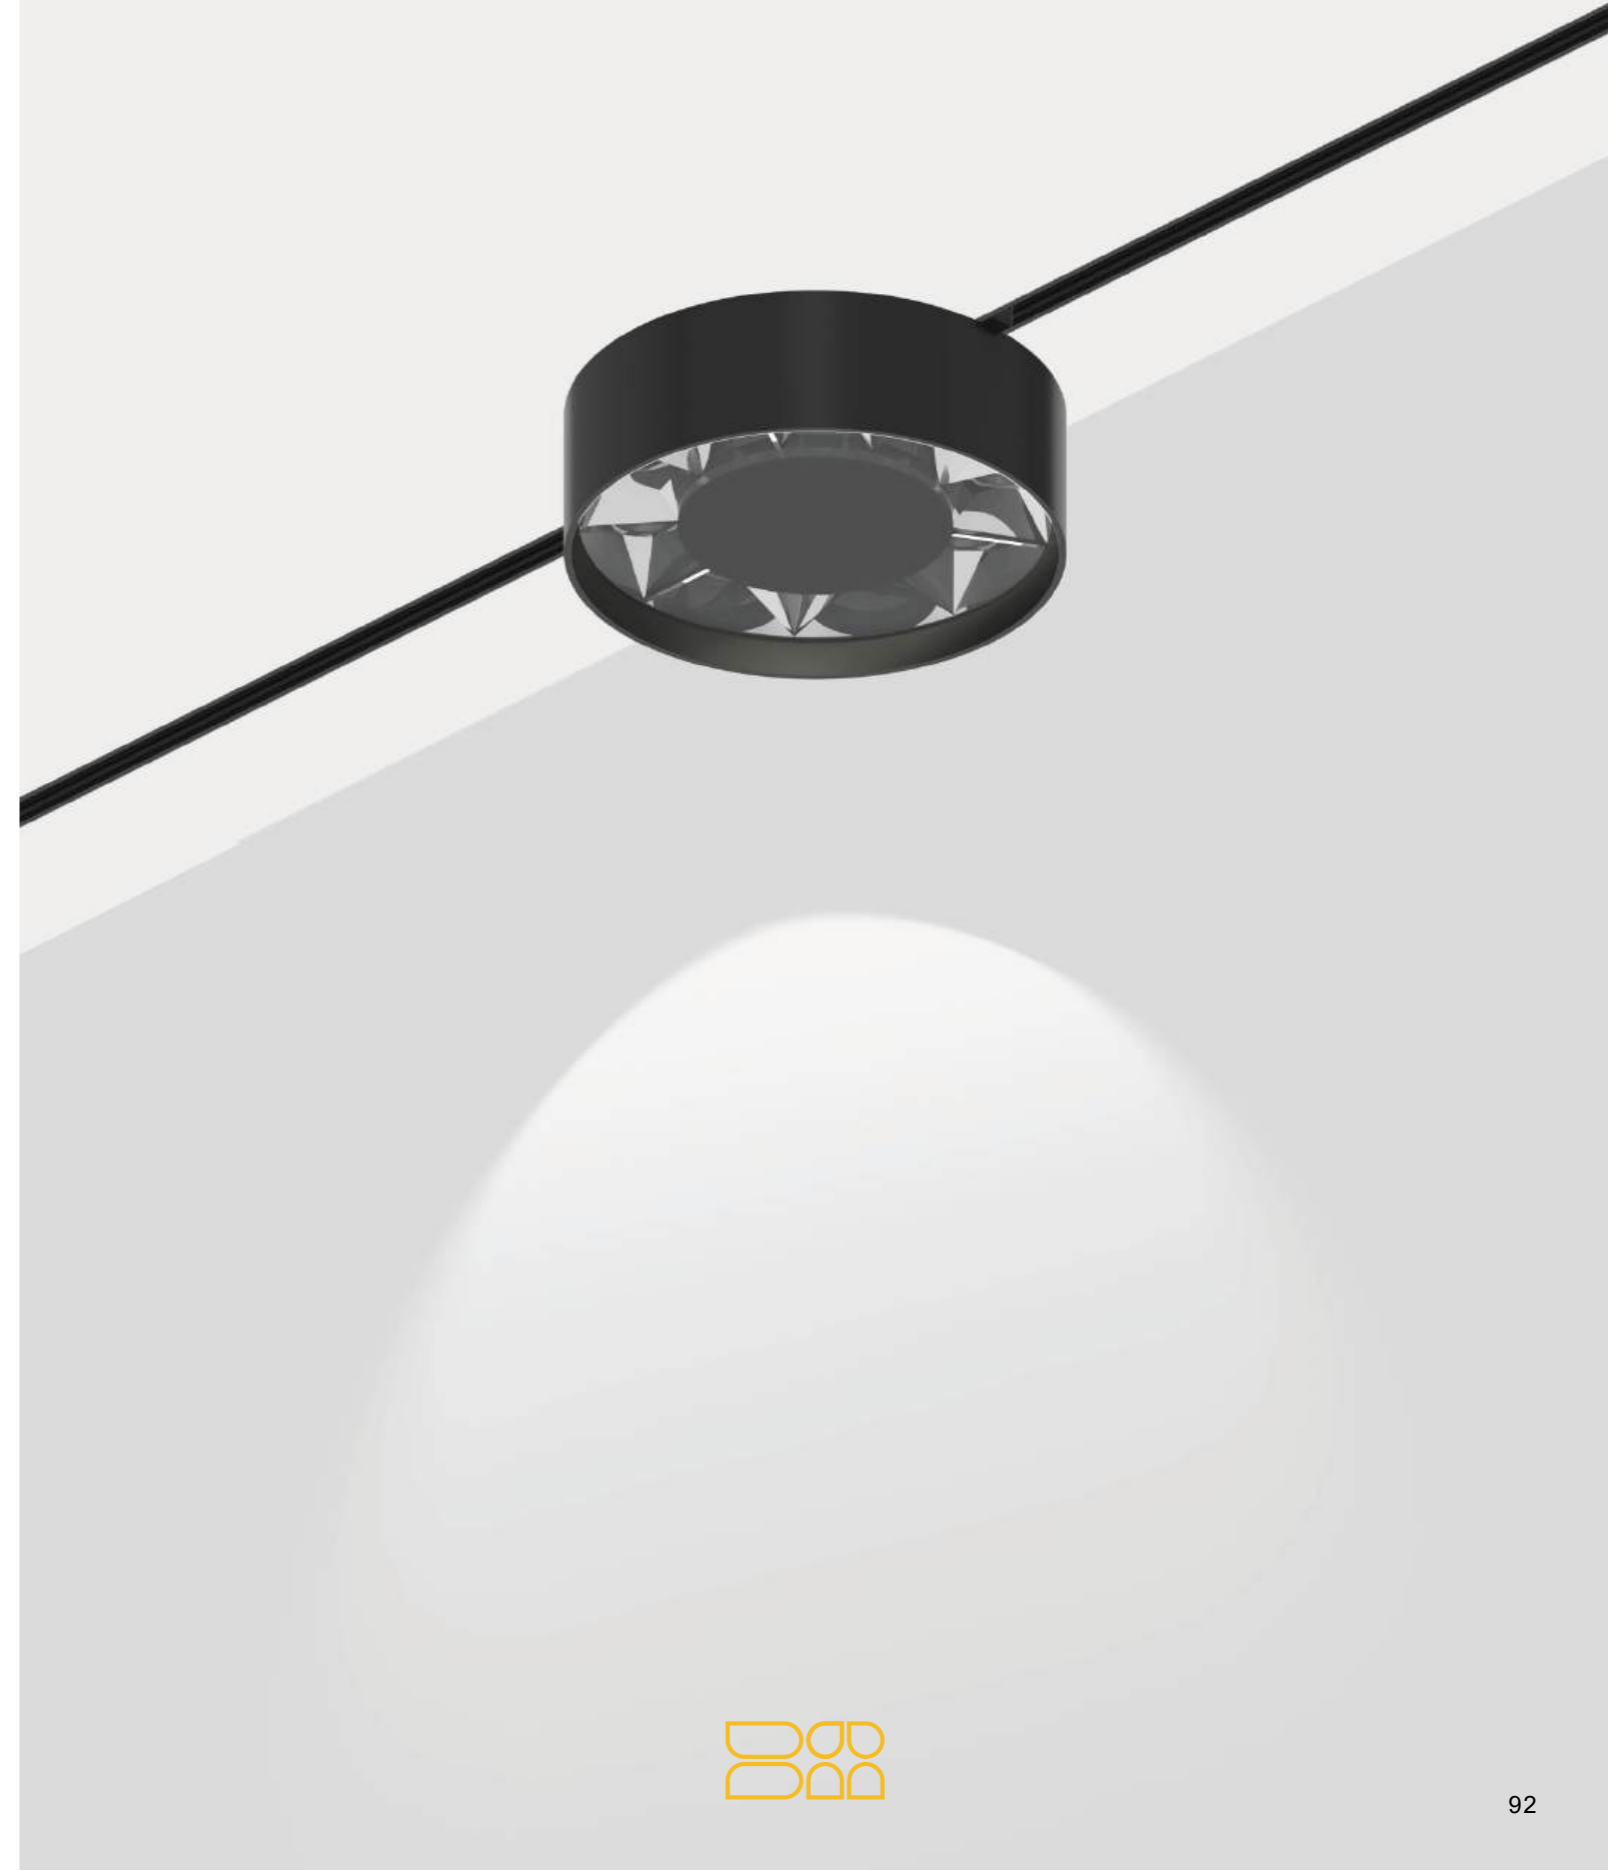

Surface mounted spotlights 9 in 1

size

Ø95*H30mm

Power

9W

Diffuser

lens

Luminous Angle

24°

Temperature

3000K / 4000K / 6000K

Voltage

DC24V

Material

Aluminum product

Body Color

Black

Protection class

IP20

Ambient temperature

-20°C~40°C