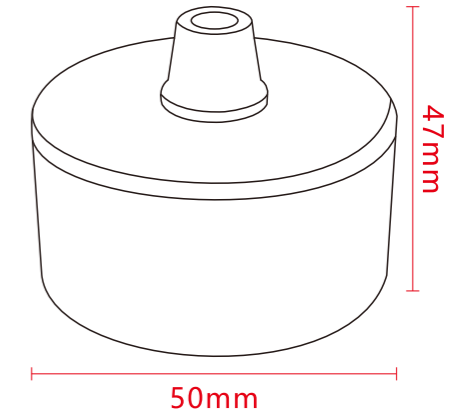

Braided track accessories