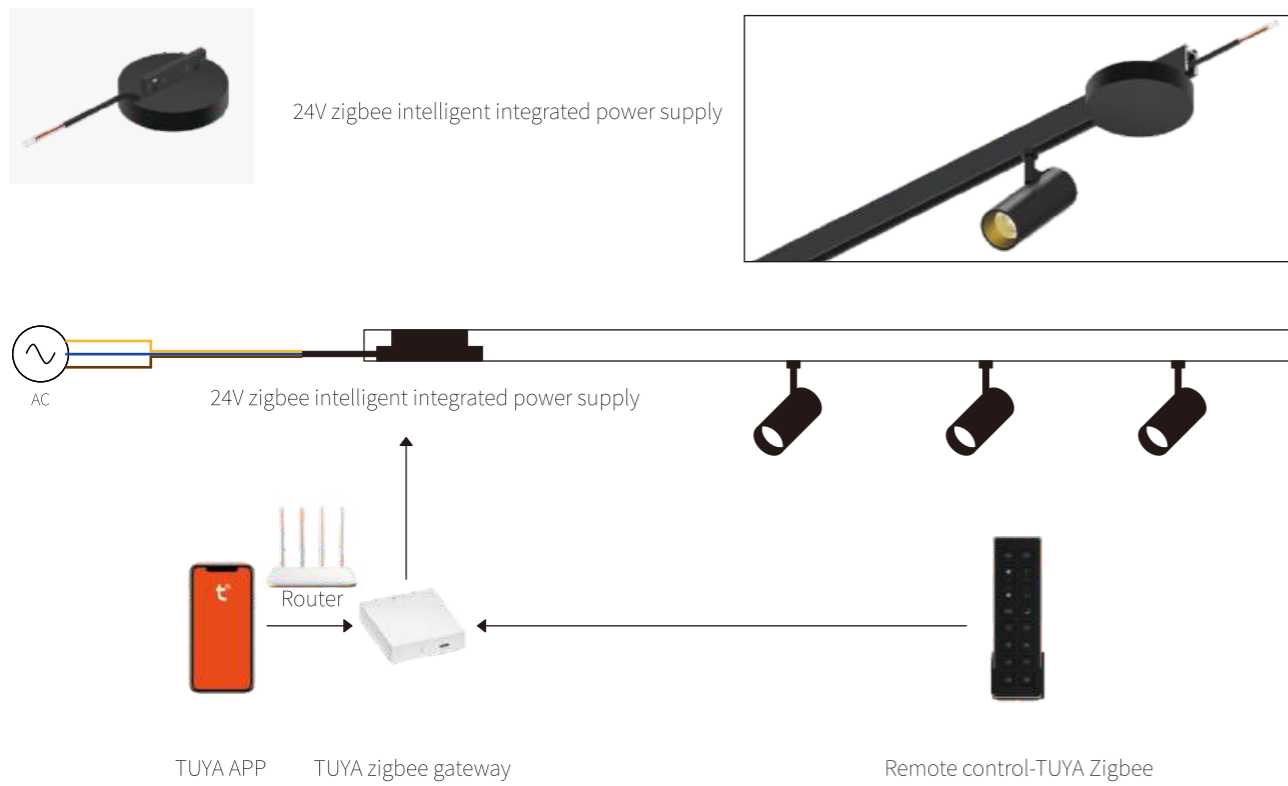

3CCT lamps built-in intelligent power group control dimming color temperature

3CCT luminaire - integrated intelligent power supply