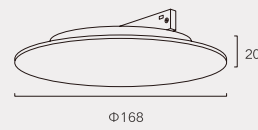

Diffuser

Glass

SIZE(MM)

Power

6W

Beam angle

350 °

CCT

SIZE(MM)

SIZE(MM)

Power

6W

Beam angle

24 °

CCT

3000K/4000K/6000K