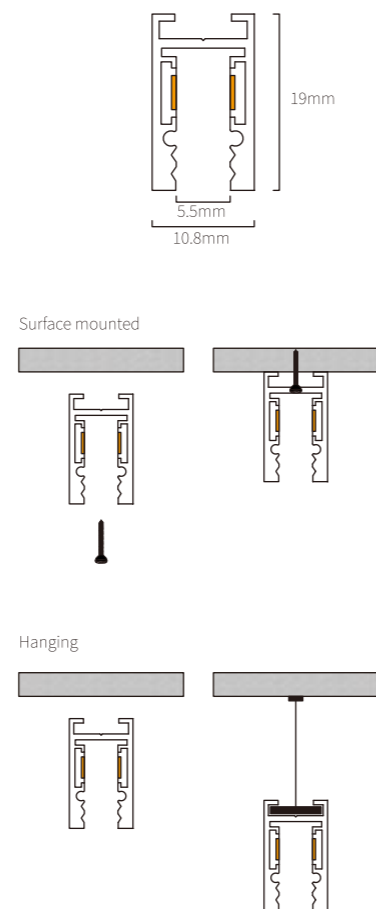

Material
Aluminum product

Body Color
Black

Voltage
DC24V

Power
200w (MAX)

Protection class
IP20

Ambient temperature
-20°C~40°C

Size
1000*10.8*19mm 
2000*10.8*19mm 
3000*10.8*19mm 

Matching parts