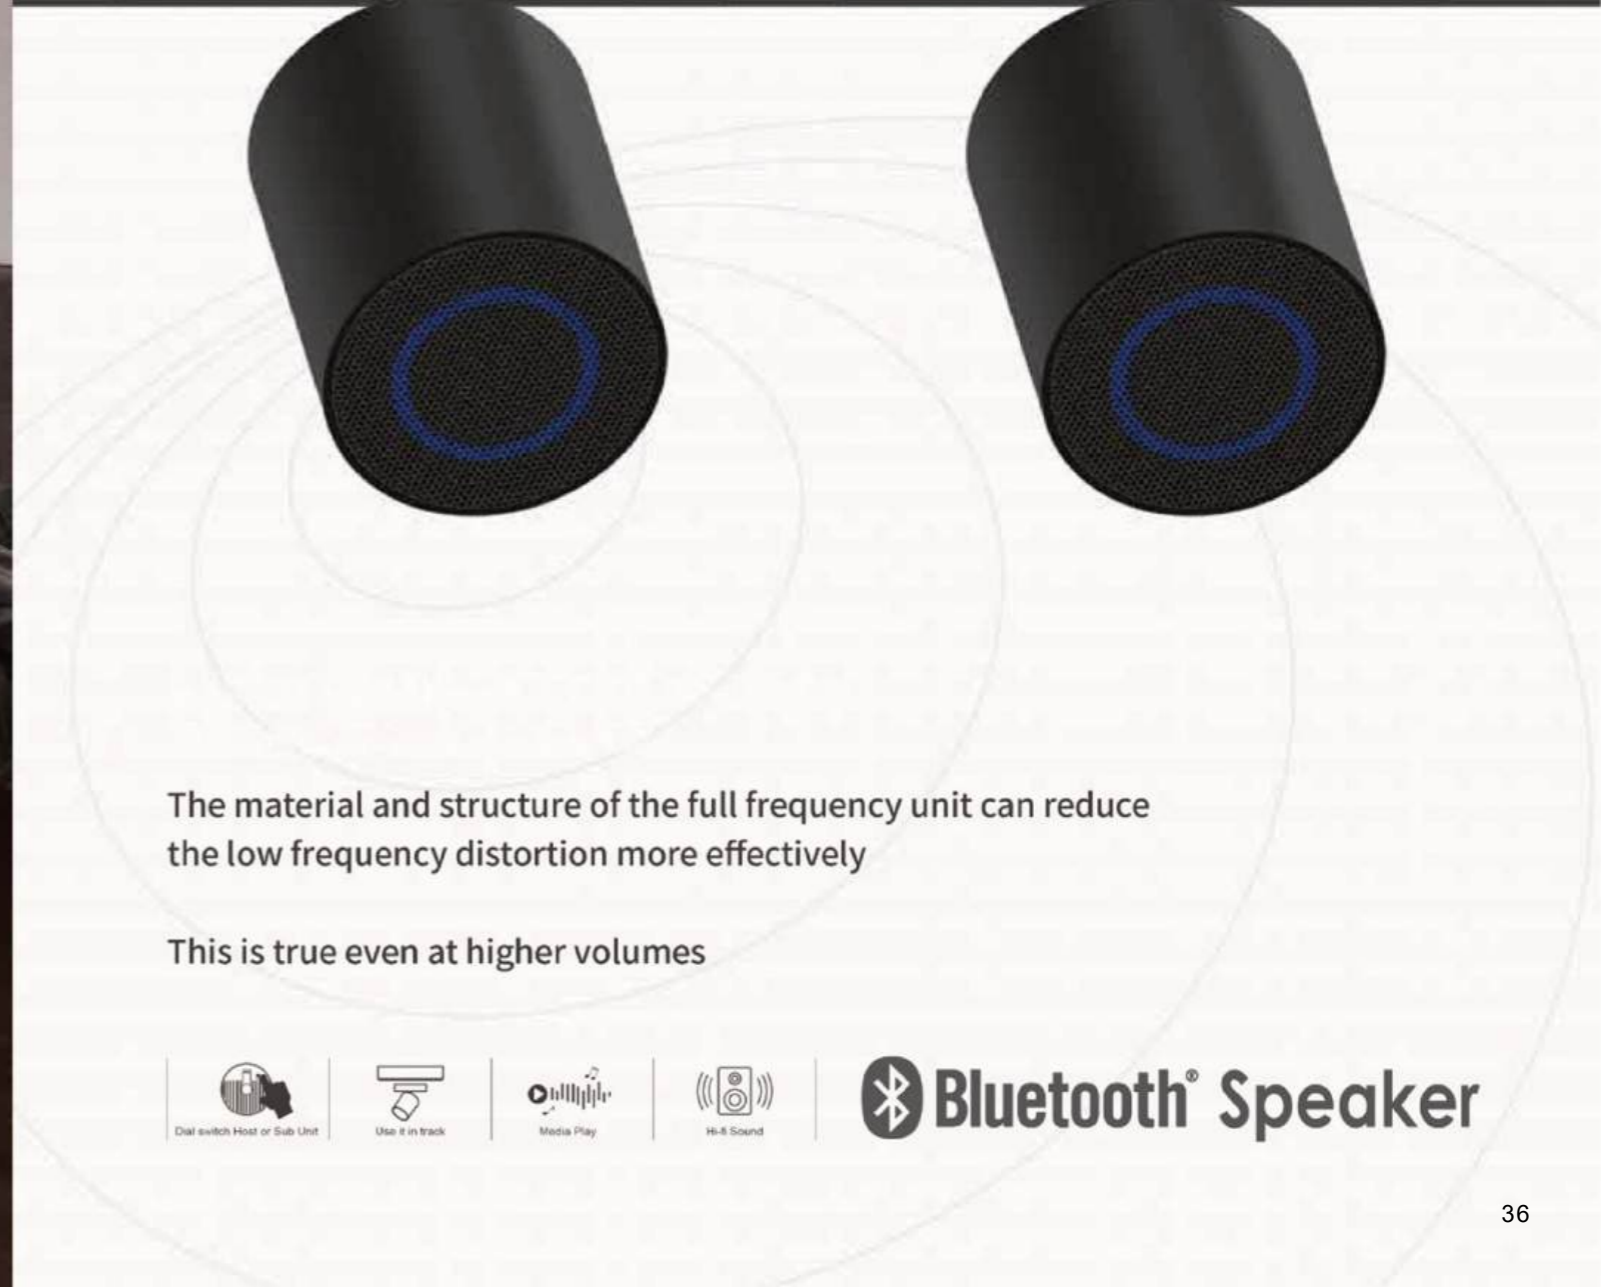

Bluetooth device connect to the Host mode, Track Bluetooth Speaker and other Sub Unit modes automatically synchronize and connect.
One Host can drive N... Sub Unit

 **Bluetooth® Speaker**

Breathing light