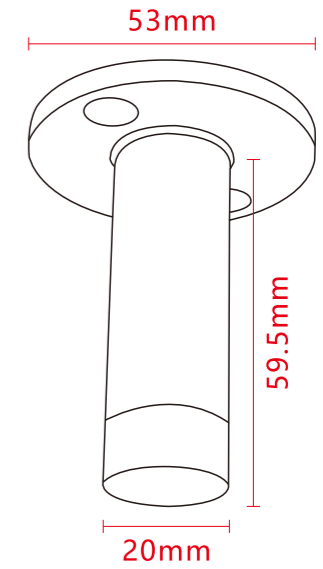

Braided track accessories