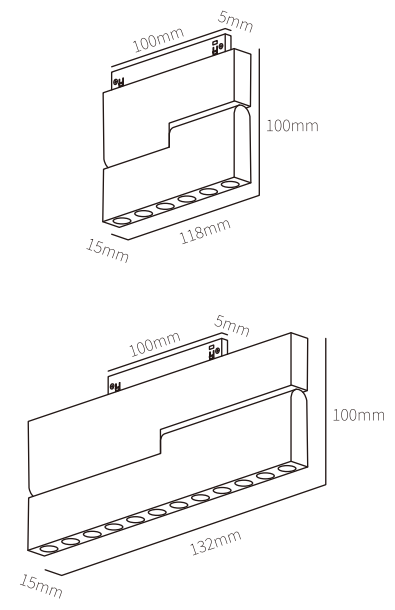

Folding light

size

L118*W15*H100mm

Power

6W

Diffuser

lens

Luminous Angle

24°

Temperature

3000K / 4000K / 6000K

Voltage

DC24V

Material

Aluminum product

Body Color

Black

Protection class

IP20

Ambient temperature

-20°C~40°C