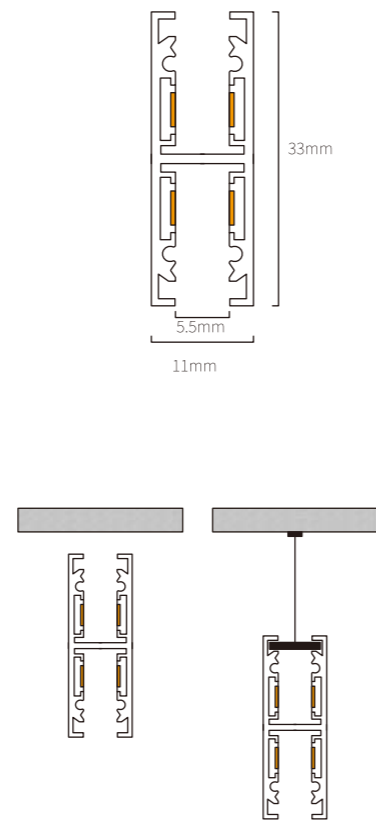

Matching parts

Conventional configuration			
Track splicing components			
Track angle module			
Track conducting module