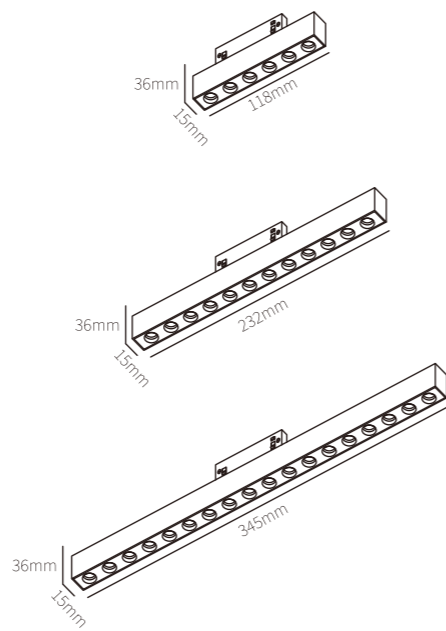

18W

Ultra-narrow magnetic track system-lamp show
5mm wide

Grille light

size

L118*W15*H36mm

Power

6W

Diffuser