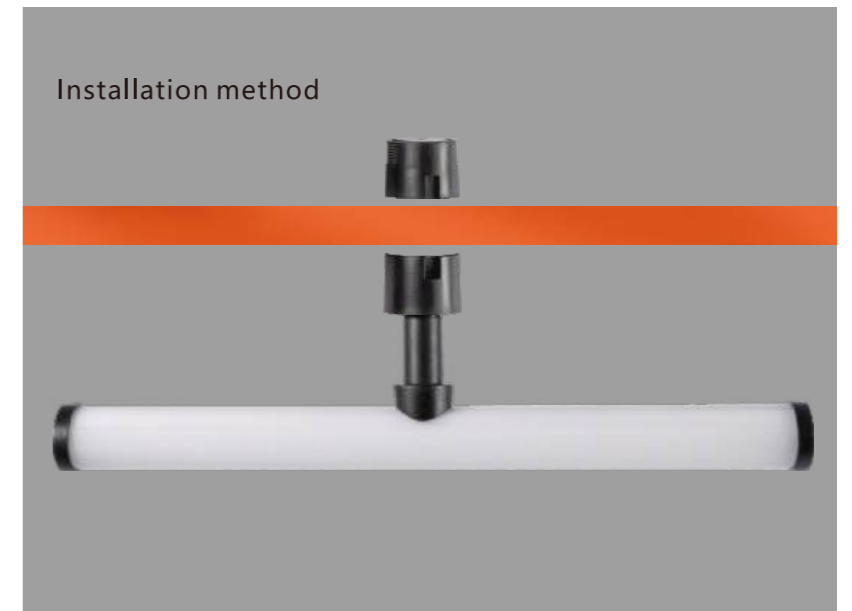

Voltage: DC48V

Colour: Black/White/Gold

CRI: ≥90

Material: Aluminum +PC

No flicker: < 3%

Optics: PC module