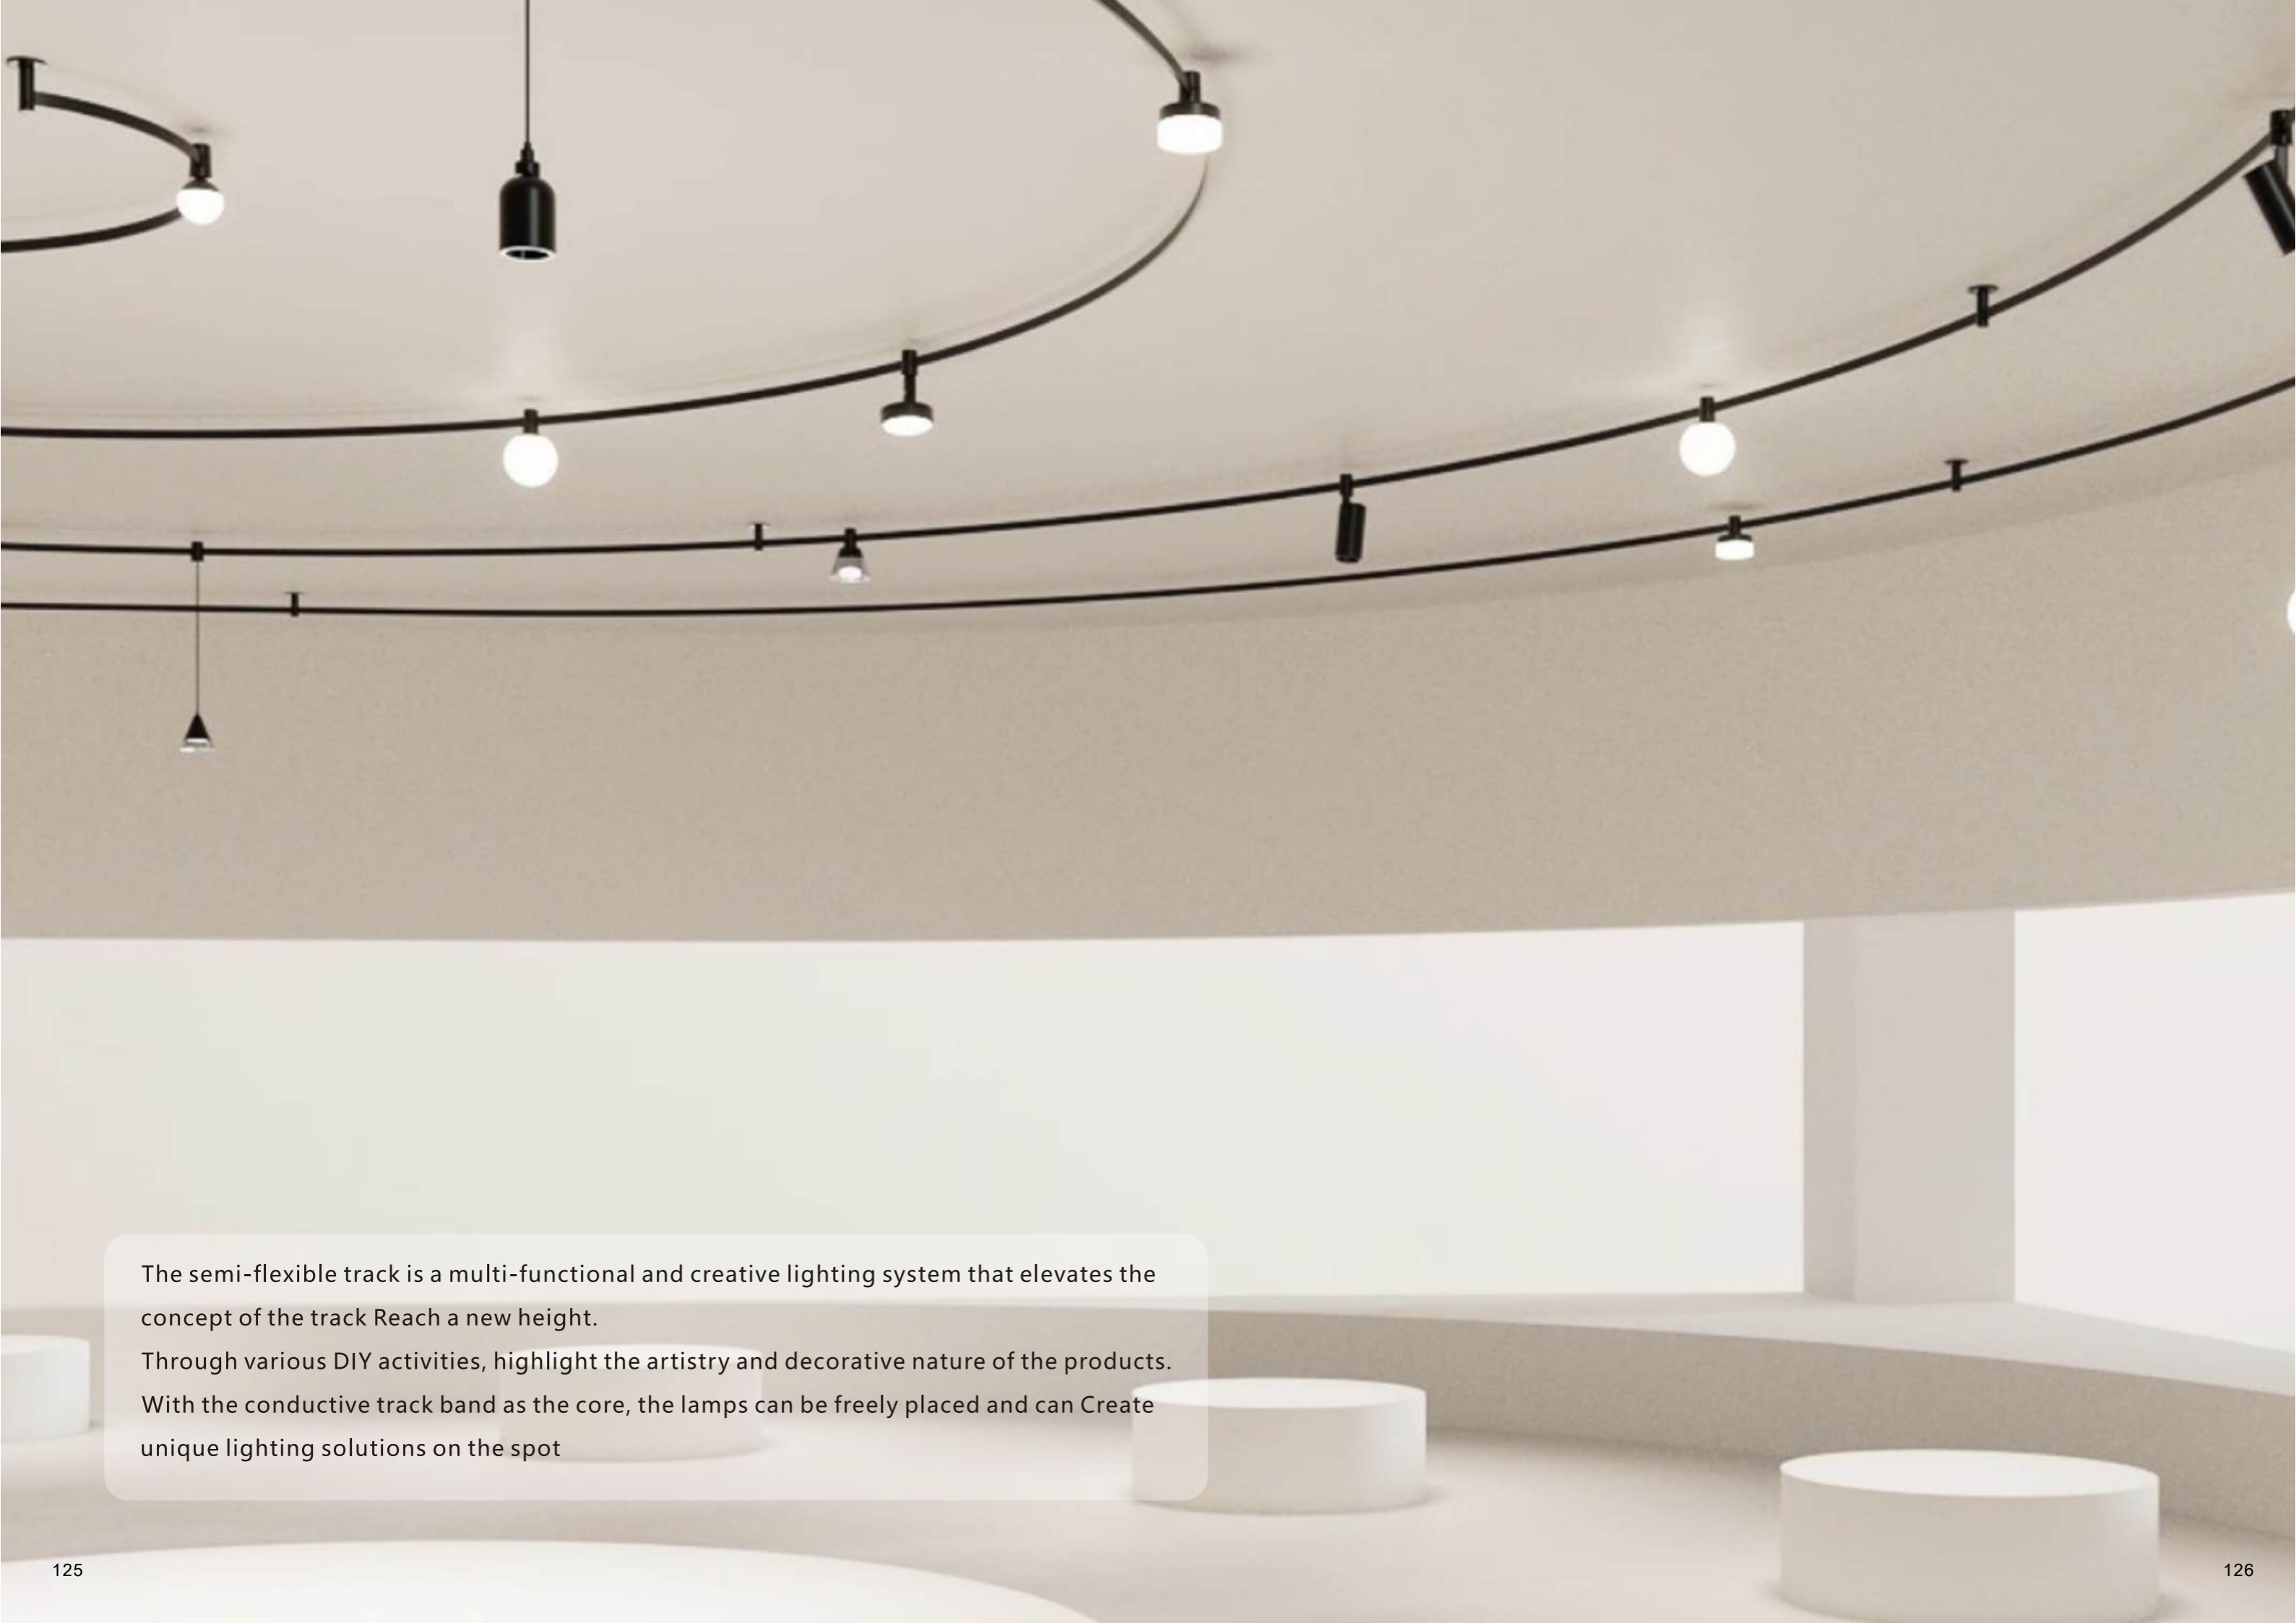

■ Track delivery

5-10-20 meters per roll

■ Minimum curvature radius

More and more configurations, from the smallest to the largest extensions, some cases of wall and ceiling layouts

The semi-flexible track is a multi-functional and creative lighting system that elevates the concept of the track Reach a new height.