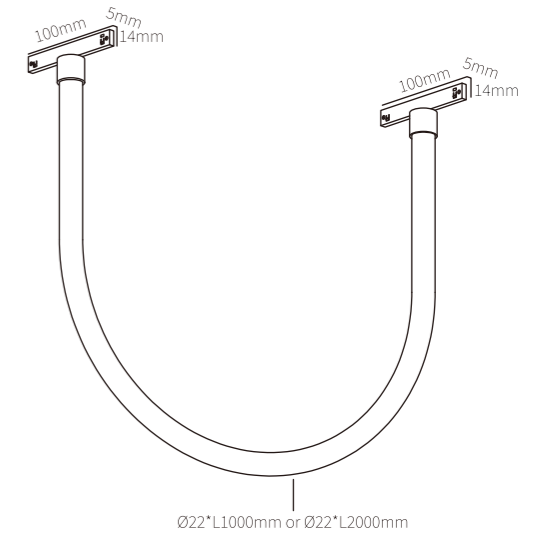

Stick - floodlight

size L300xW25xH30mm	size L600xW25xH30mm	size L900xW25xH30mm
Power 9W	Power 18W	Power 27W
Diffuser PC		
Luminous Angle 180°		
Temperature 3000K / 4000K / 6000K		
Voltage DC24V		
Material Aluminum product		
Body Color Black		
Protection class IP20		
Ambient temperature -20°C~40°C		