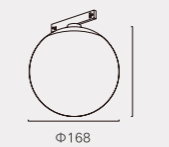

SIZE(MM)

Power

6W

Beam angle

180 °

CCT

3000K/4000K/6000K

Diffuser

Glass

SIZE(MM)

Power

6W

Beam angle

150 °

CCT

3000K/4000K/6000K

Diffuser

Glass

SIZE(MM)

Power

6W

Beam angle

350 °

CCT