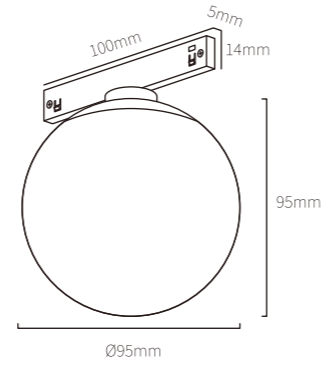

Ø80*H85mm

Power

6W

Diffuser

glass

Luminous Angle

150°

Temperature

IP20

Ambient temperature

-20°C~40°C

track ball lamp

size

Ø95*H95mm

Power

6W