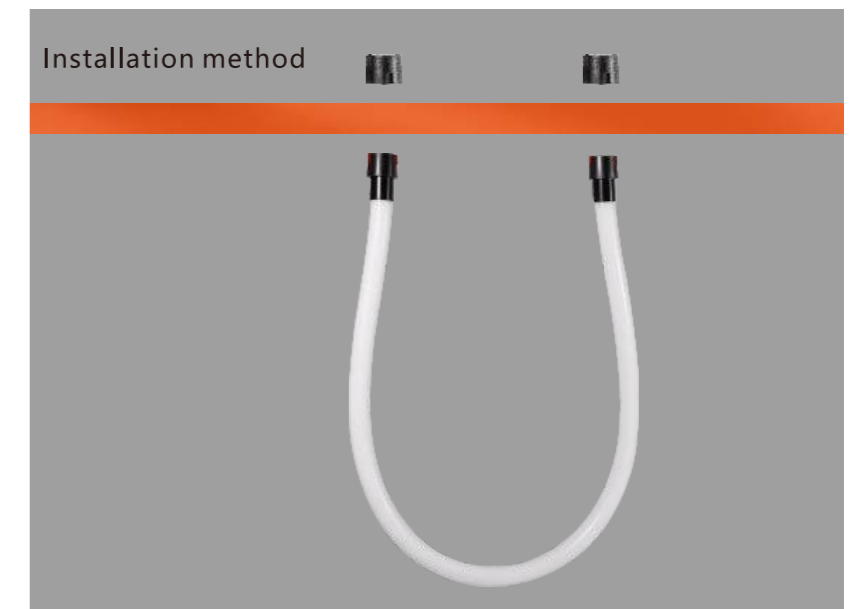

Voltage: DC48V

CRI: ≥90

Colour: Black/White/Gold

Material: Aluminum +PC

No flicker: < 3%

Optics: PC module