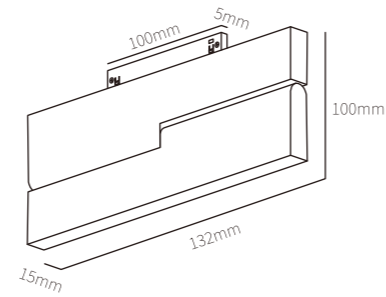

Floodlight Folding light

size
L118*W15*H100mm

Power
6W

Diffuser
PC

Luminous Angle
120°

Temperature
3000K / 4000K / 6000K

Voltage
DC24V

Material
Aluminum product

Body Color
Black

Protection class
IP20

Ambient temperature
-20°C~40°C

size
L232*W15*H100mm

Power
12W