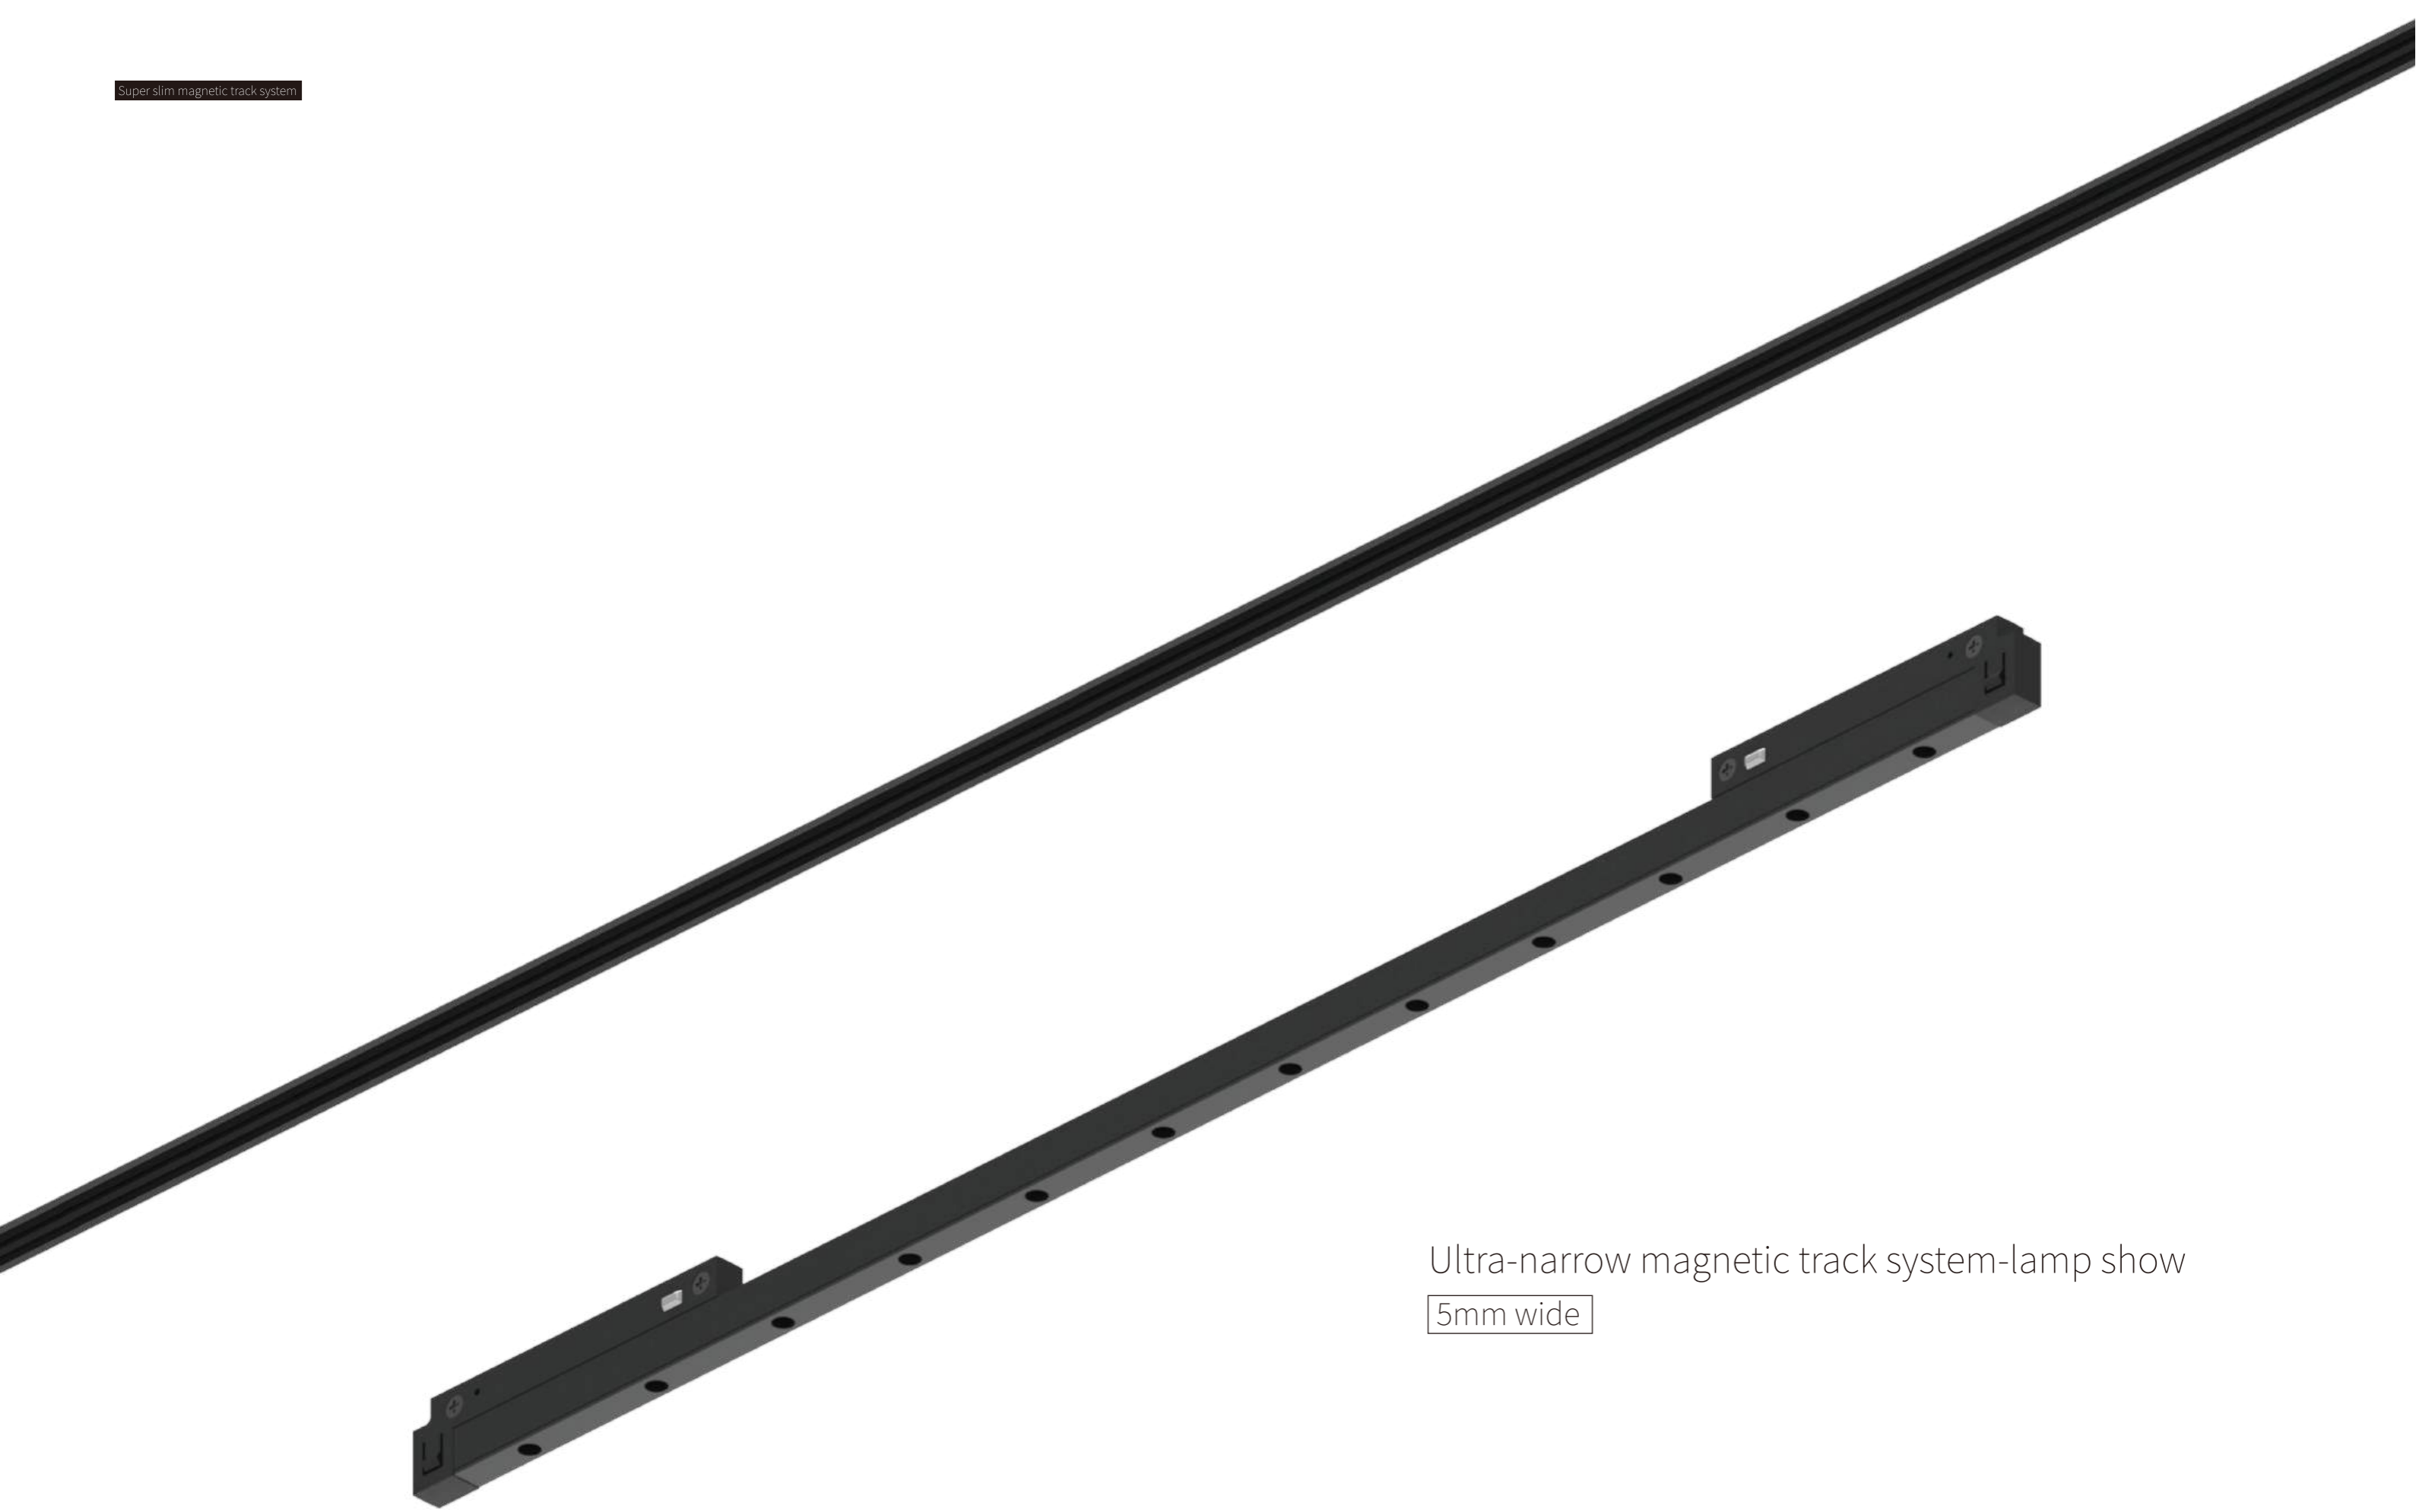

Ultra-narrow magnetic track system

5mm wide

Ultra-narrow magnetic track system-lamp show
5mm wide

Grille light 12 in 1

size

L300*W5*H14mm

Power

9W