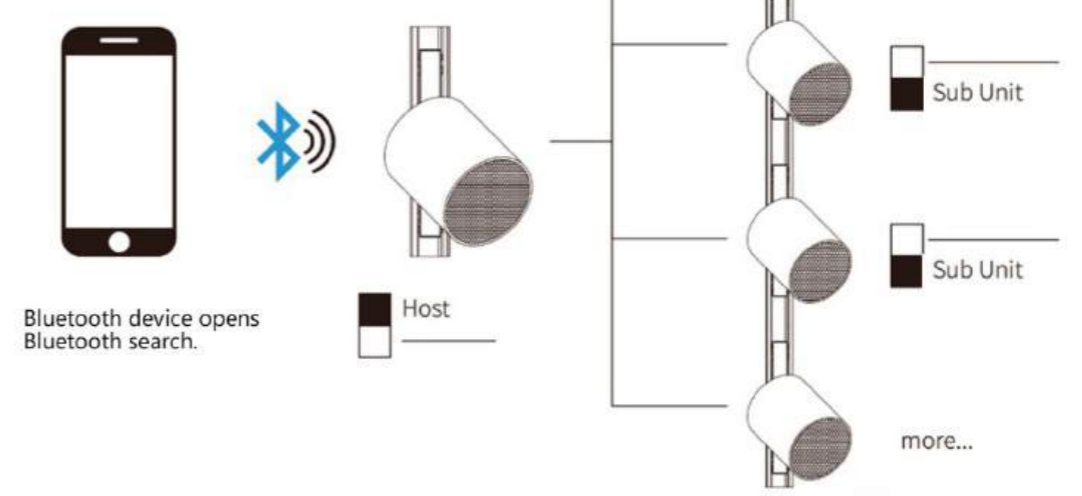

Bluetooth device connect to the Host mode, Track Bluetooth Speaker and other Sub Unit modes automatically synchronize and connect.
One Host can drive N... Sub Unit