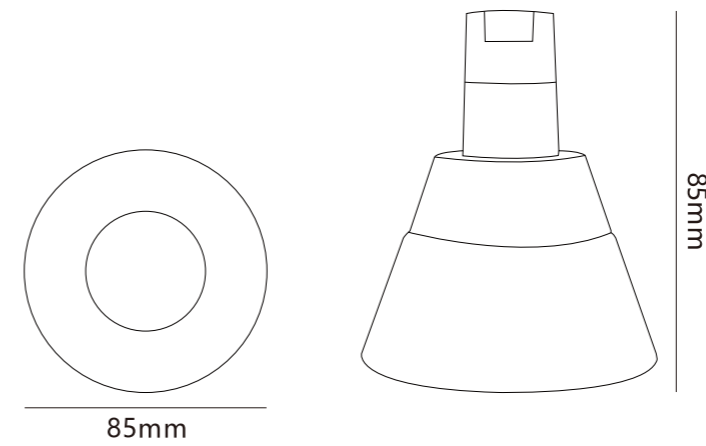

Material: Aluminum +PC

No flicker: < 3%

Optics: PC module

Specification sheet of Lighting products

Acrylic hanging line lamp

Power
7W

Luminous Angle
105°

Size
85*85mm