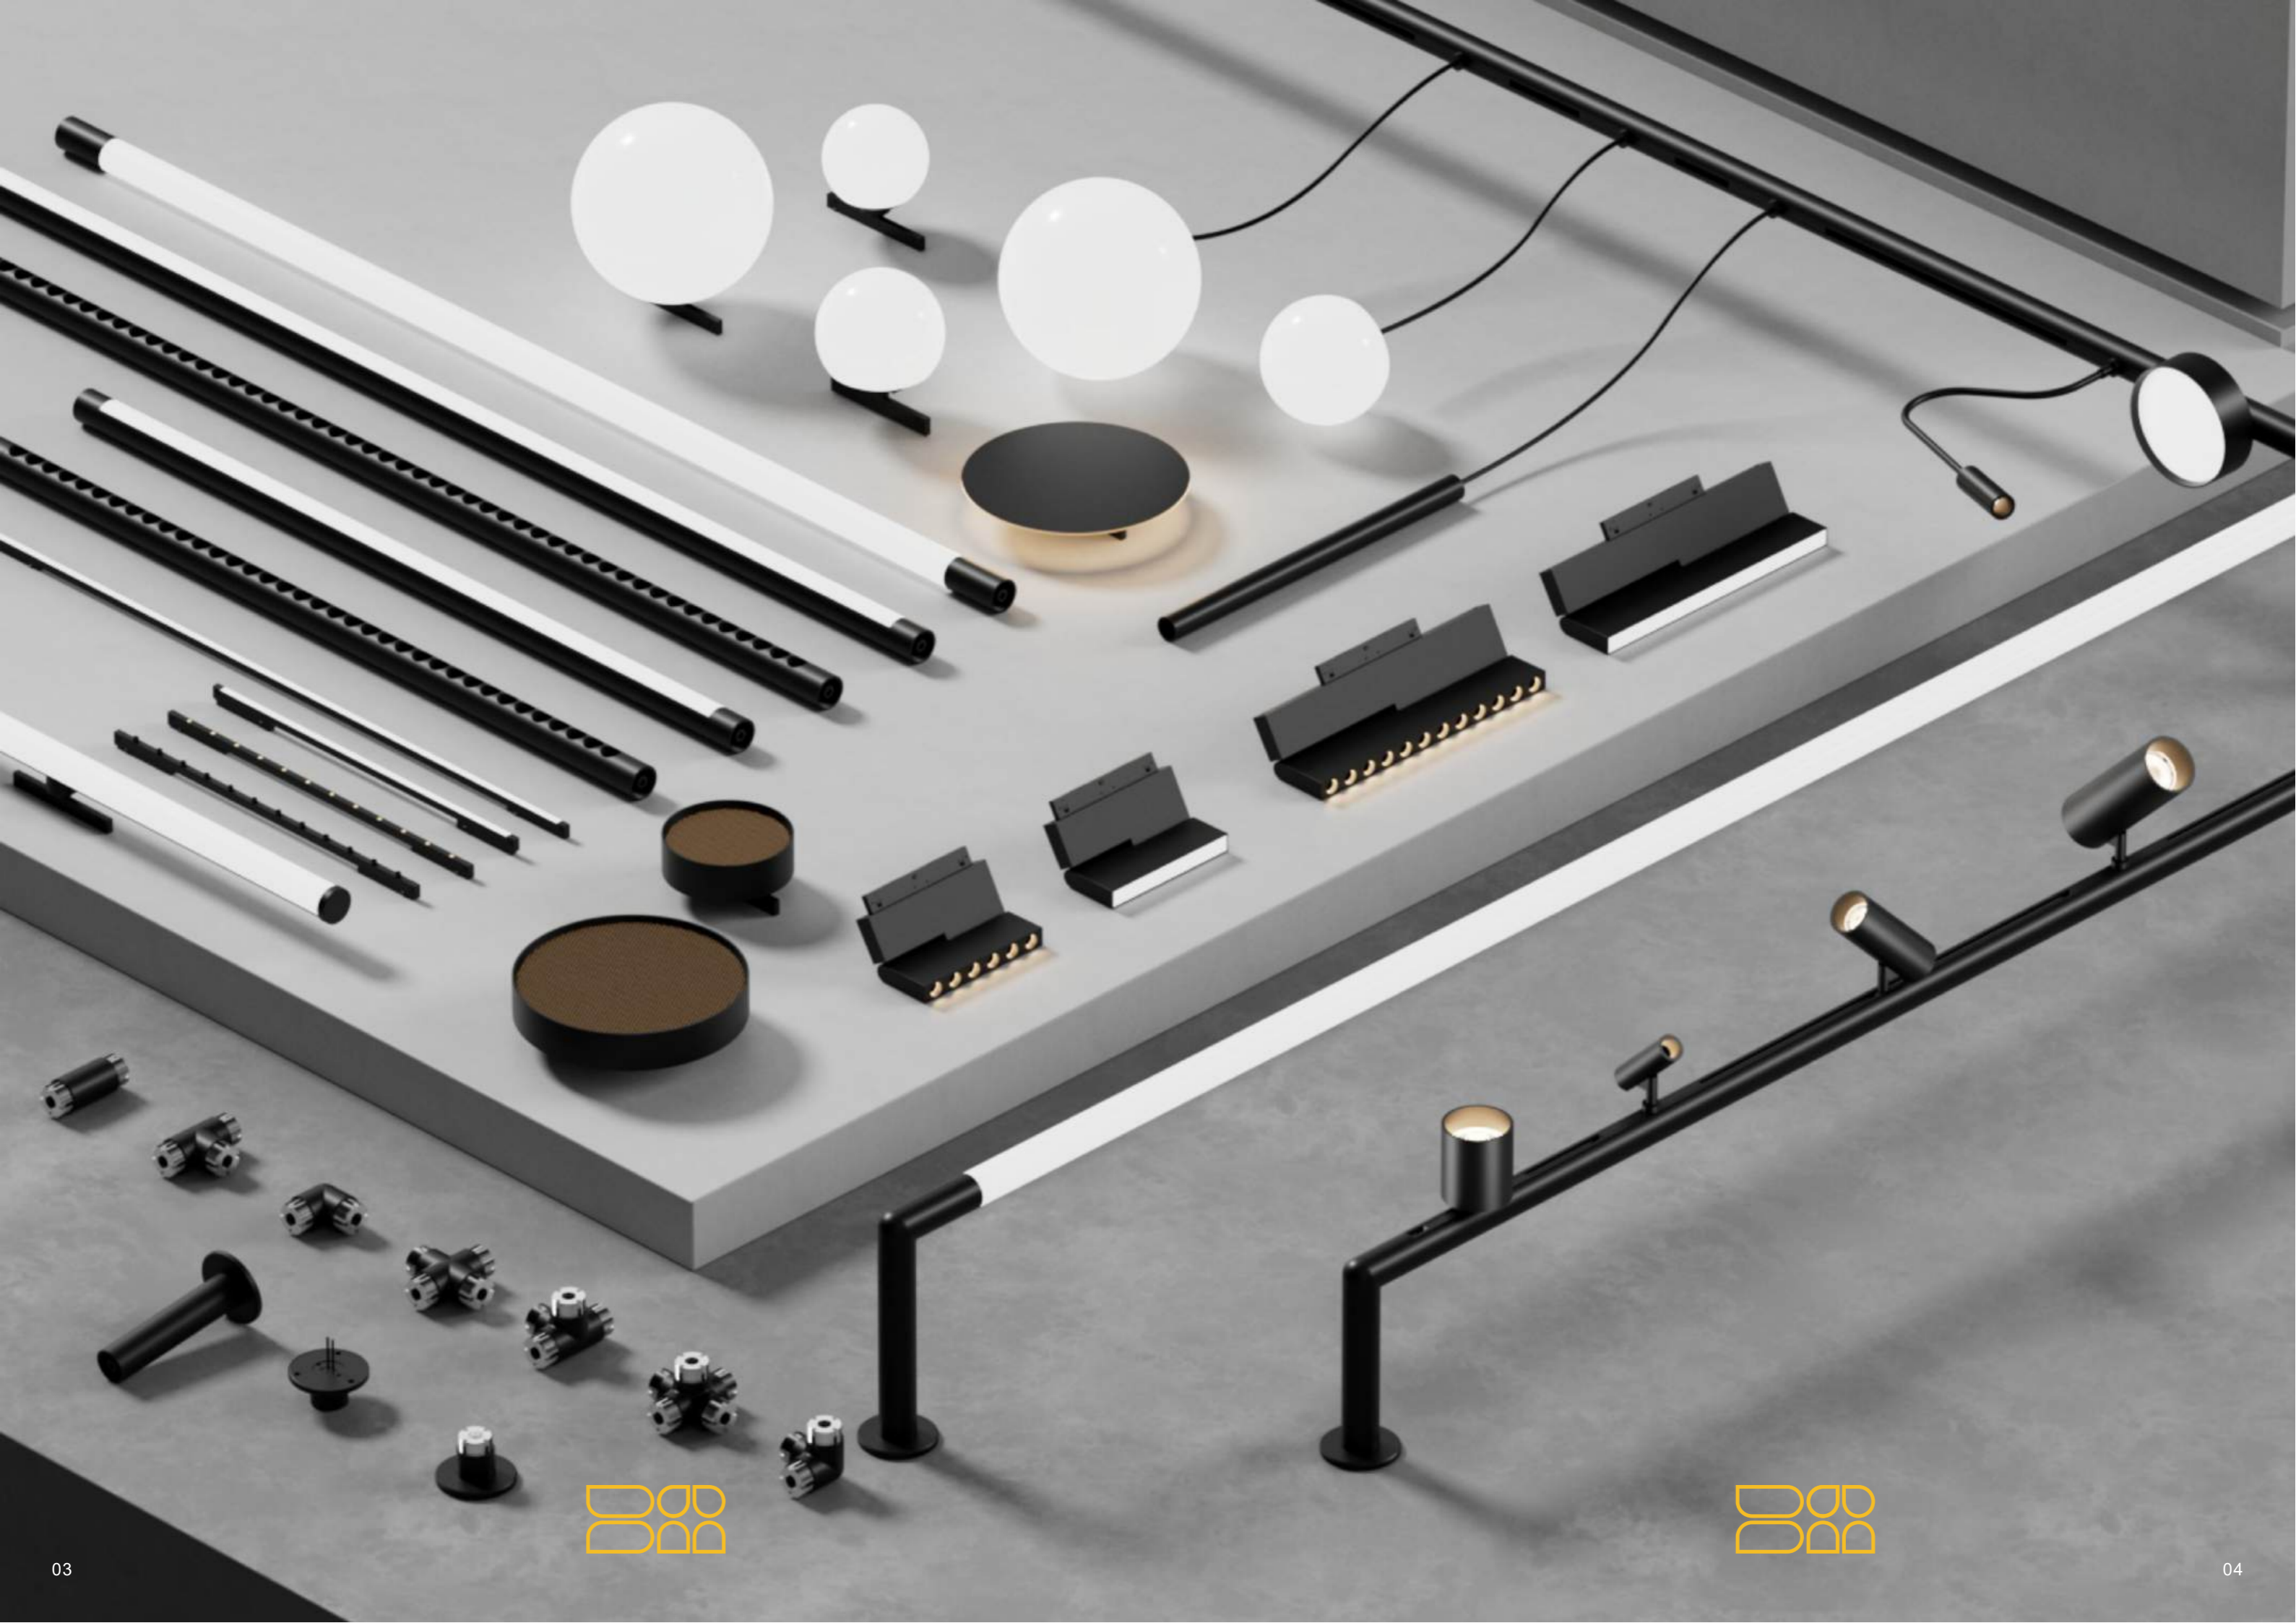

COMMERCIAL LIGHTING

BMT
modern lighting

Design & Manufacture

**EXPERT OF LED
COMMERCIAL LIGHTING**

BMT
modern lighting

TB system fulfils a wide range of lighting requirements with just one system. It can be combine with TB-DFS, TB-GLR and TB-PC these linear luminaires achive for a special effect. For optimum office lighting, TB-track can be combine with Nano (5mm) system luminaires inserts for even more flexibility in lighting design.

Material - Extruded aluminum profile
Surface treatment - Available in white, black
Powder coating of other colors, can be customized upon request. You Can cut by yourself
Size - Diameter 26.6*Length 1000/1500/2000 Other sizes can be customized upon request.

Material - Extruded aluminum profile with built-in pure copper wire guide
Surface treatment - Available in white, black
Powder coating of other colors, customizable upon request.
Size - Diameter 26.6*Length 1020/1500/2000 Other sizes can be customized upon request.

ALL AROUND PRECISION

Precision extruded profile with discreet swivels and machined joiners for premium quality you can touch and see.

ALL AROUND PRECISION

The easily reconfigurable end cap and connection system can be ideal for any space, from a minimalist architectural corridor to a new generation of serpentine staircases.