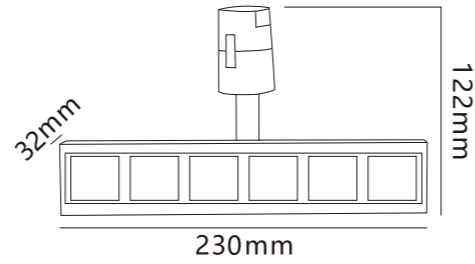

CRI: ≥90

Material: Aluminum +PC

No flicker: < 3%

Optics: PC module

Specification sheet of Lighting products

Folding grille lamp

Power 10W Luminous Angle 24°

Size 230*32*122mm